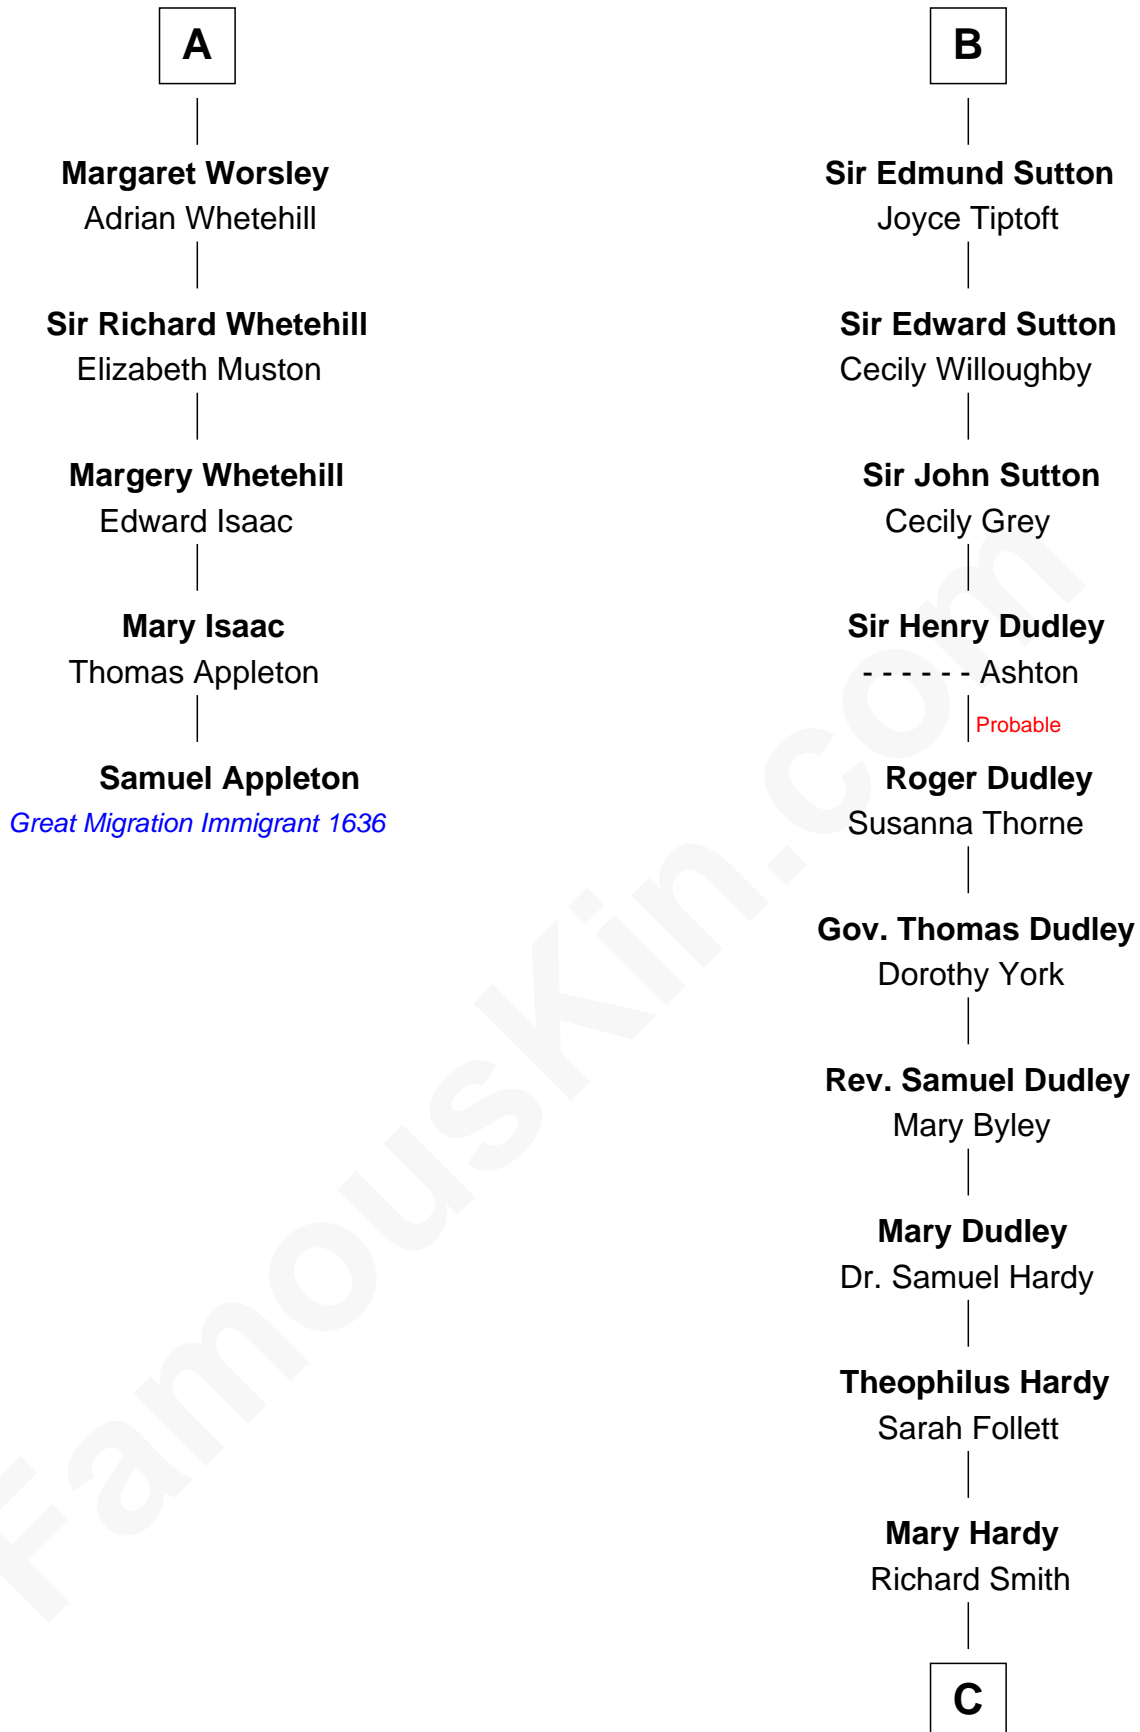

FamousKin.com

Relationship Chart of

Samuel Appleton

(c1586 - 1670) Great Migration Immigrant 1636

11th cousin 10 times removed of

Dr. H. H. Holmes

Serial Killer aka "Devil in the White City"

Sir Roger de Somery

C

Sarah Smith

Edward Scribner Mudgett

Samuel Mudgett

Mary Morrill

Scribner Mudgett

Nancy Prescott

Levi Horton Mudgett