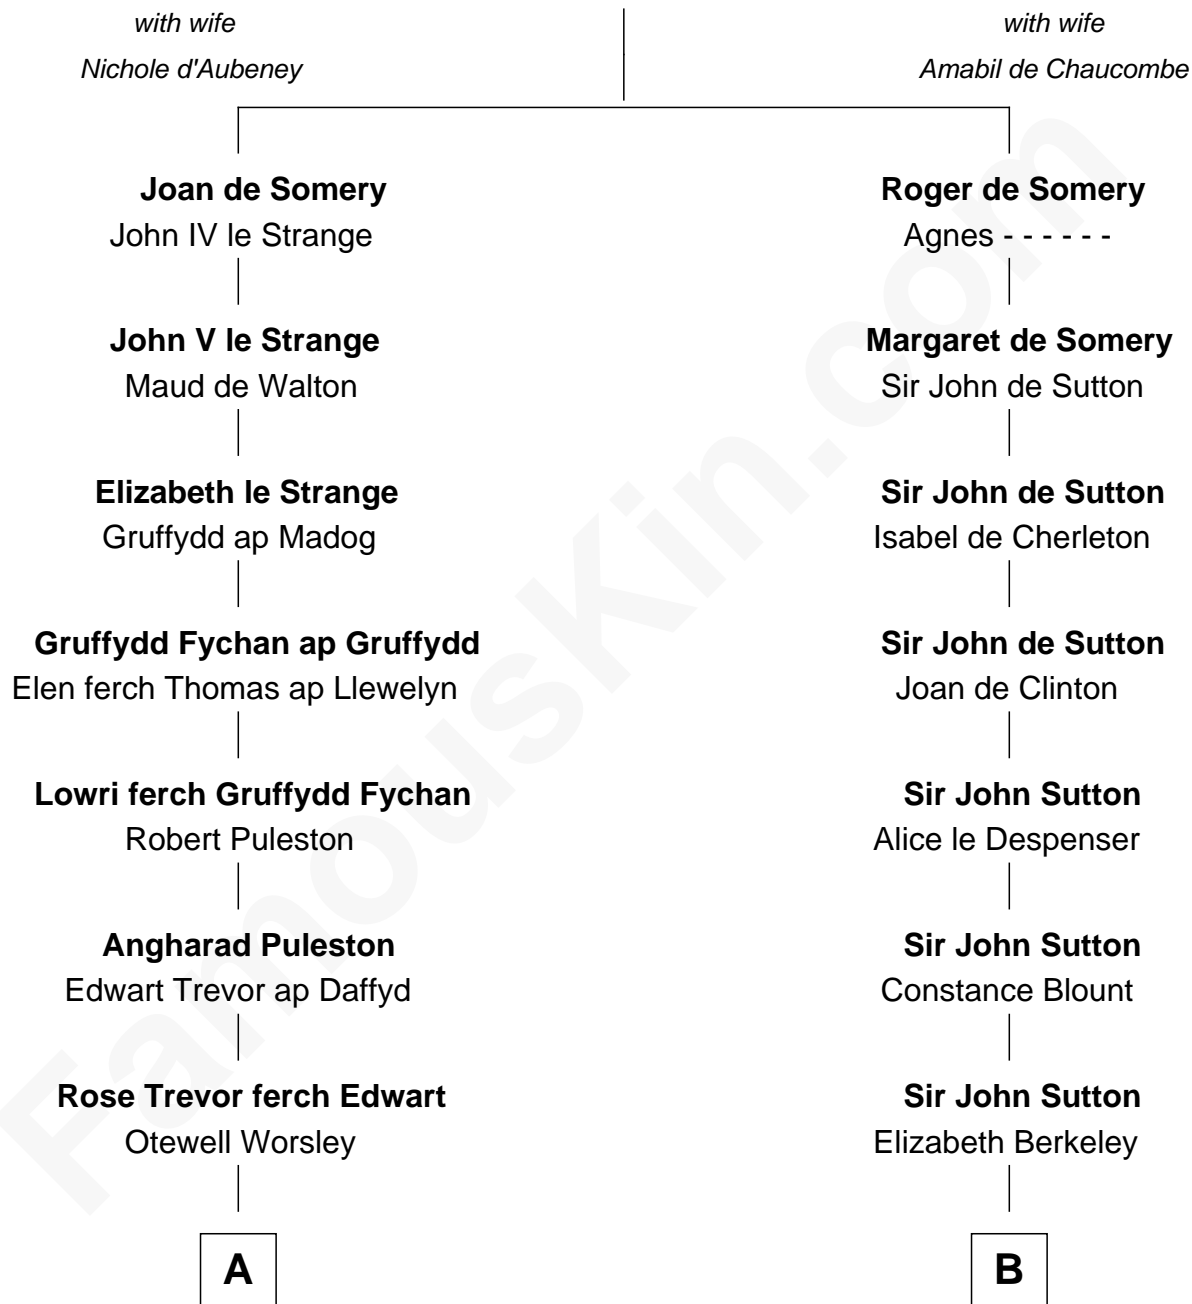

FamousKin.com

Relationship Chart of

Samuel Appleton

(c1586 - 1670) Great Migration Immigrant 1636

11th cousin 10 times removed of

Dr. H. H. Holmes

Serial Killer aka "Devil in the White City"

Sir Roger de Somery

C

Sarah Smith

Edward Scribner Mudgett

Samuel Mudgett

Mary Morrill

Scribner Mudgett

Nancy Prescott

Levi Horton Mudgett