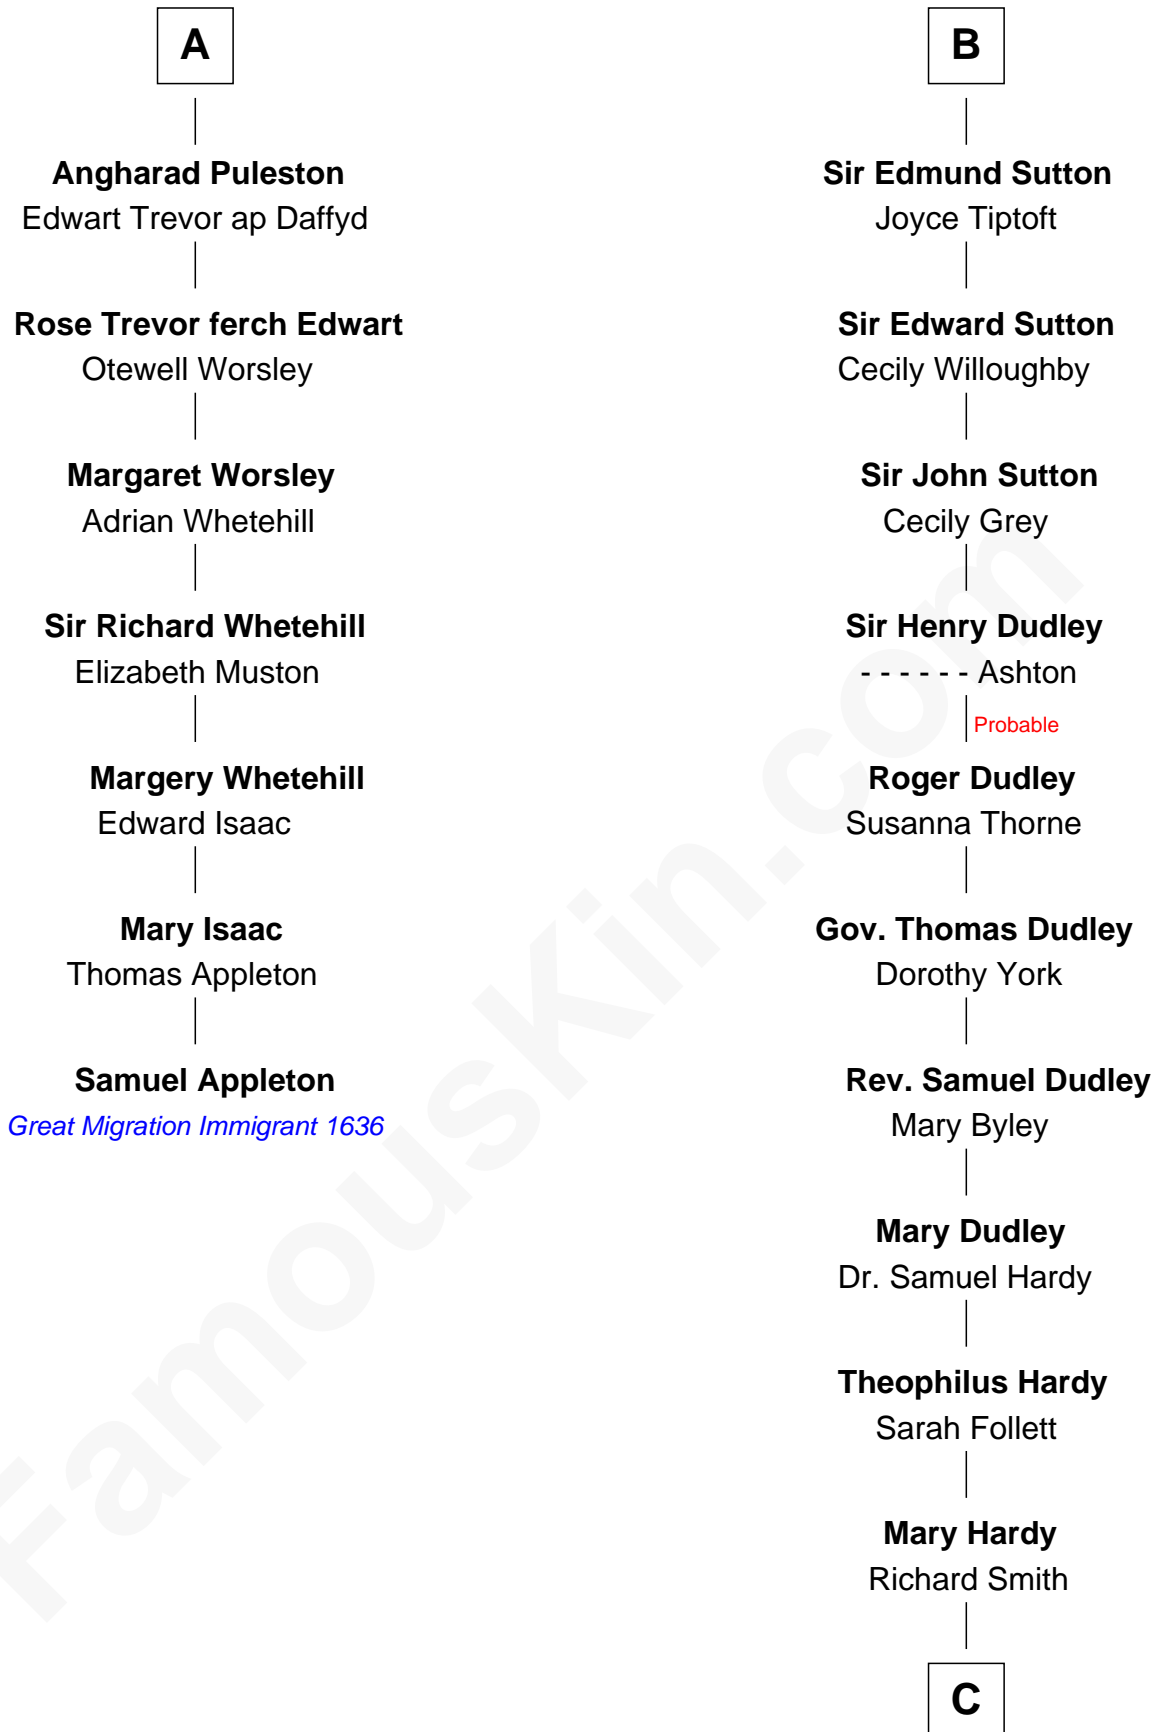

FamousKin.com

Relationship Chart of

Samuel Appleton

(c1586 - 1670) Great Migration Immigrant 1636

13th cousin 8 times removed of

Dr. H. H. Holmes

Serial Killer aka "Devil in the White City"

Hugh de Kevelioc
Bertrade de Montfort

C

—
Sarah Smith

Edward Scribner Mudgett

—
Samuel Mudgett

Mary Morrill

—
Scribner Mudgett

Nancy Prescott

—
Levi Horton Mudgett

Theodate Page Price

—
Dr. H. H. Holmes

Serial Killer Dr. H. H. Holmes

FamousKin.com