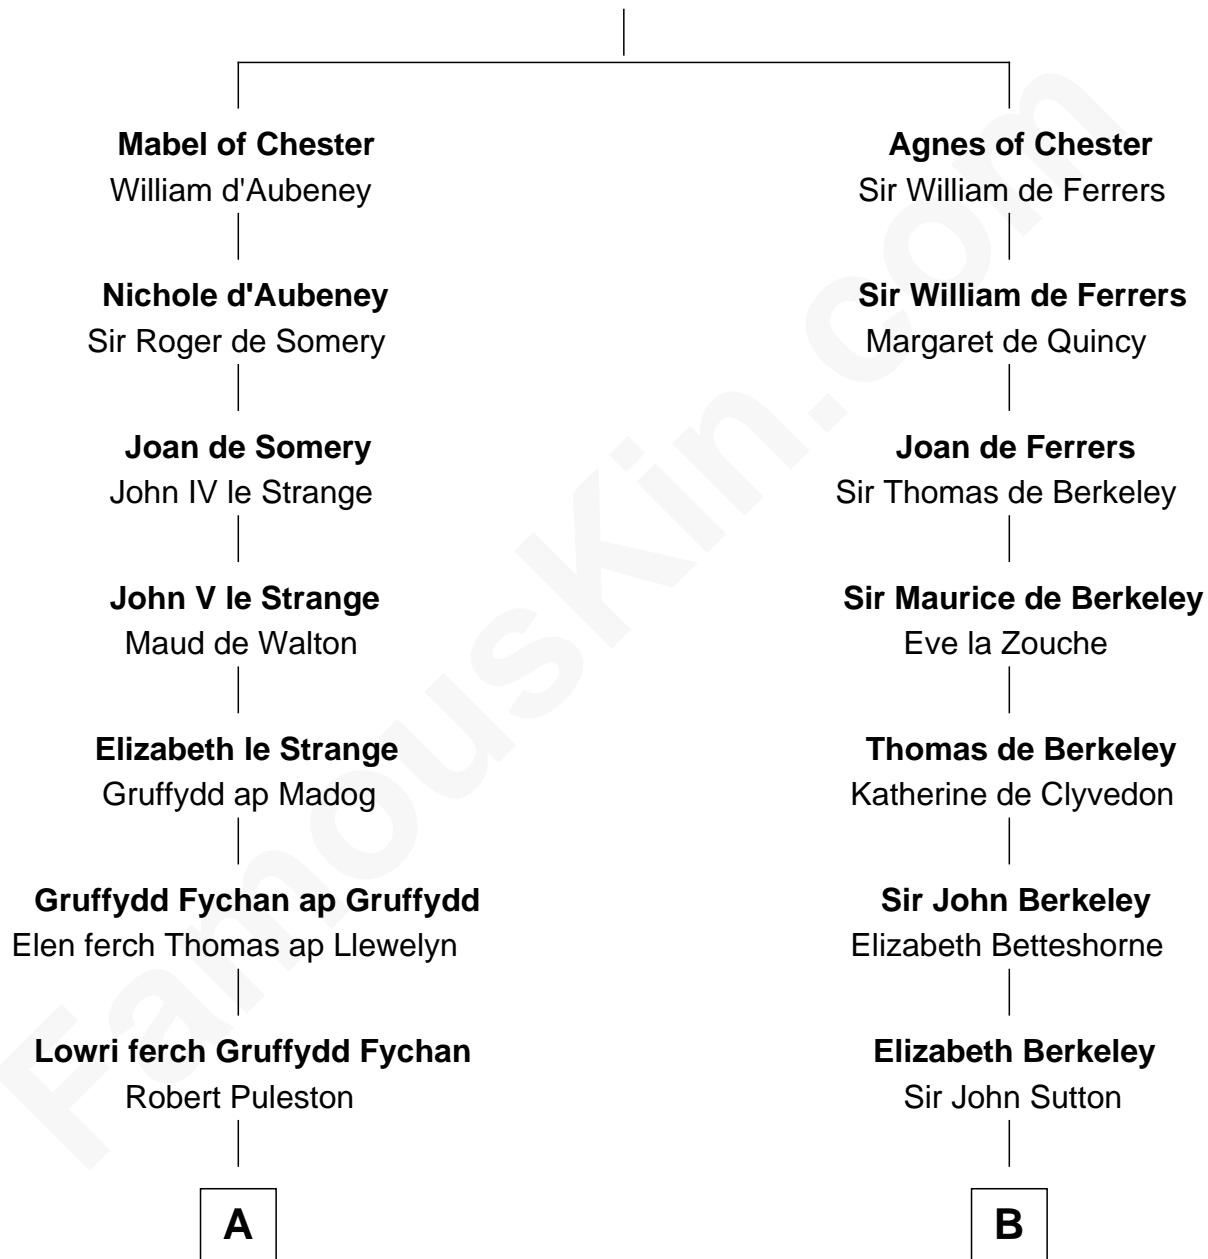

FamousKin.com

Relationship Chart of

Samuel Appleton

(c1586 - 1670) Great Migration Immigrant 1636

13th cousin 8 times removed of

Dr. H. H. Holmes

Serial Killer aka "Devil in the White City"

Hugh de Kevelioc
Bertrade de Montfort

C

—
Sarah Smith

Edward Scribner Mudgett

—
Samuel Mudgett

Mary Morrill

—
Scribner Mudgett

Nancy Prescott

—
Levi Horton Mudgett

Theodate Page Price

—
Dr. H. H. Holmes

Serial Killer Dr. H. H. Holmes

FamousKin.com