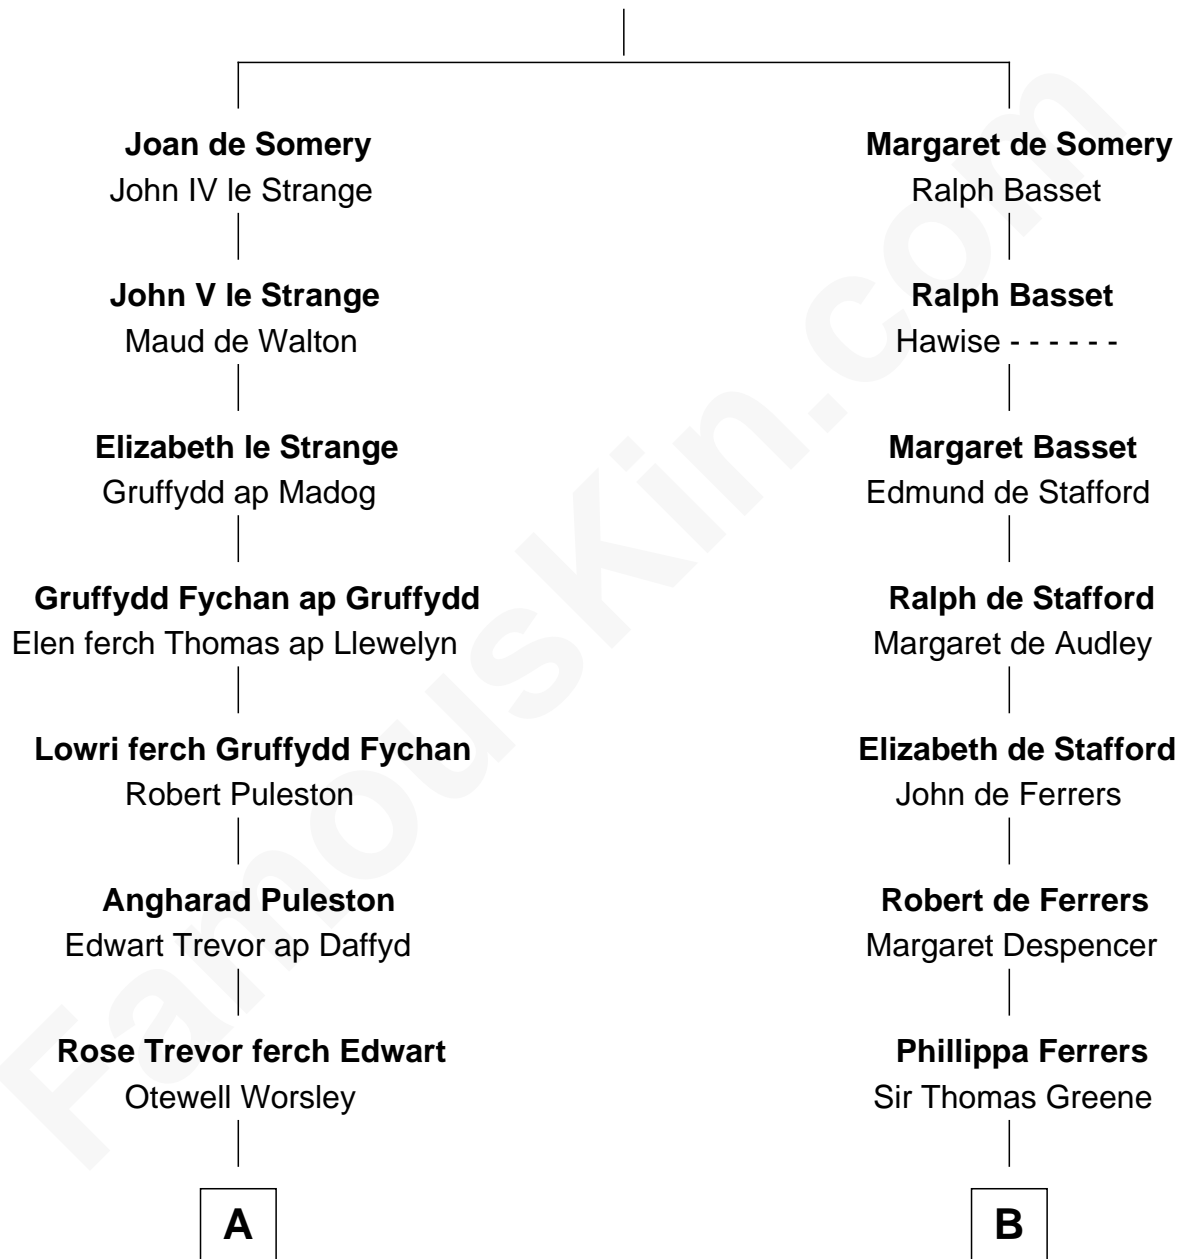

FamousKin.com

Relationship Chart of

Samuel Appleton

(c1586 - 1670) Great Migration Immigrant 1636

11th cousin 9 times removed of

Melvil Dewey

Inventor of the Dewey Decimal System

Sir Roger de Somery

Nichole d'Aubenev

C

Benjamin Cole
Martha Wightman

Polly Cole
David Dewey

Joel Dewey
Eliza Green

Melvil Dewey
Dewey Decimal System

FamousKin.com