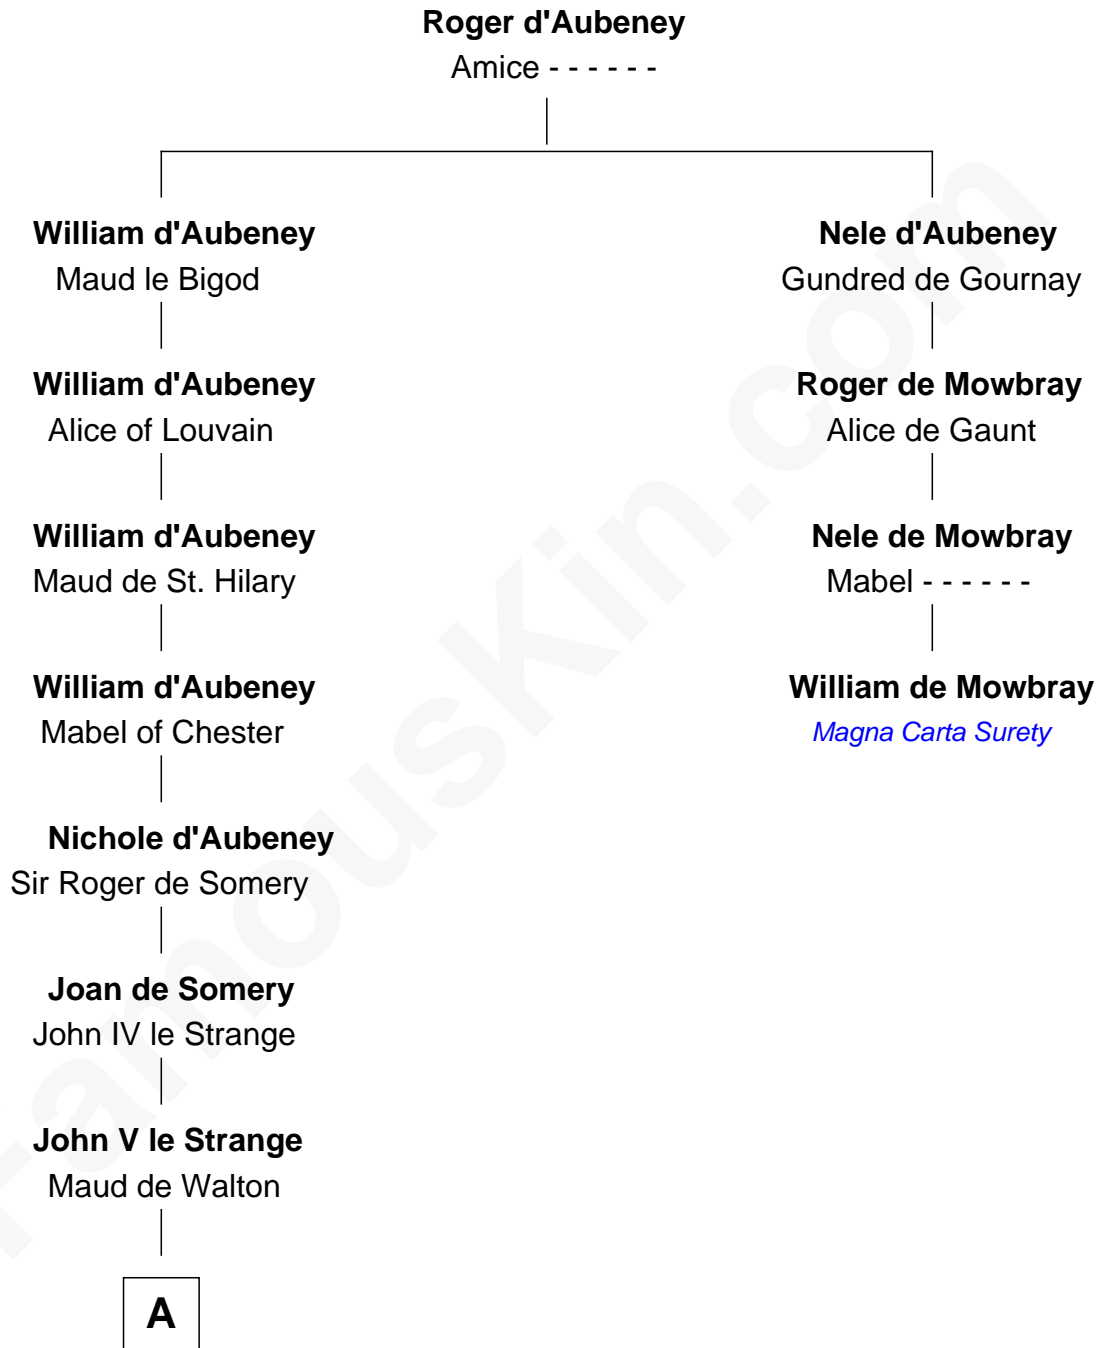

# FamousKin.com

## Relationship Chart of

### Samuel Appleton

(c1586 - 1670) Great Migration Immigrant 1636

3rd cousin 13 times removed of

**William de Mowbray**  
Magna Carta Surety

**A**

**Elizabeth le Strange**

Gruffydd ap Madog

**Gruffydd Fychan ap Gruffydd**