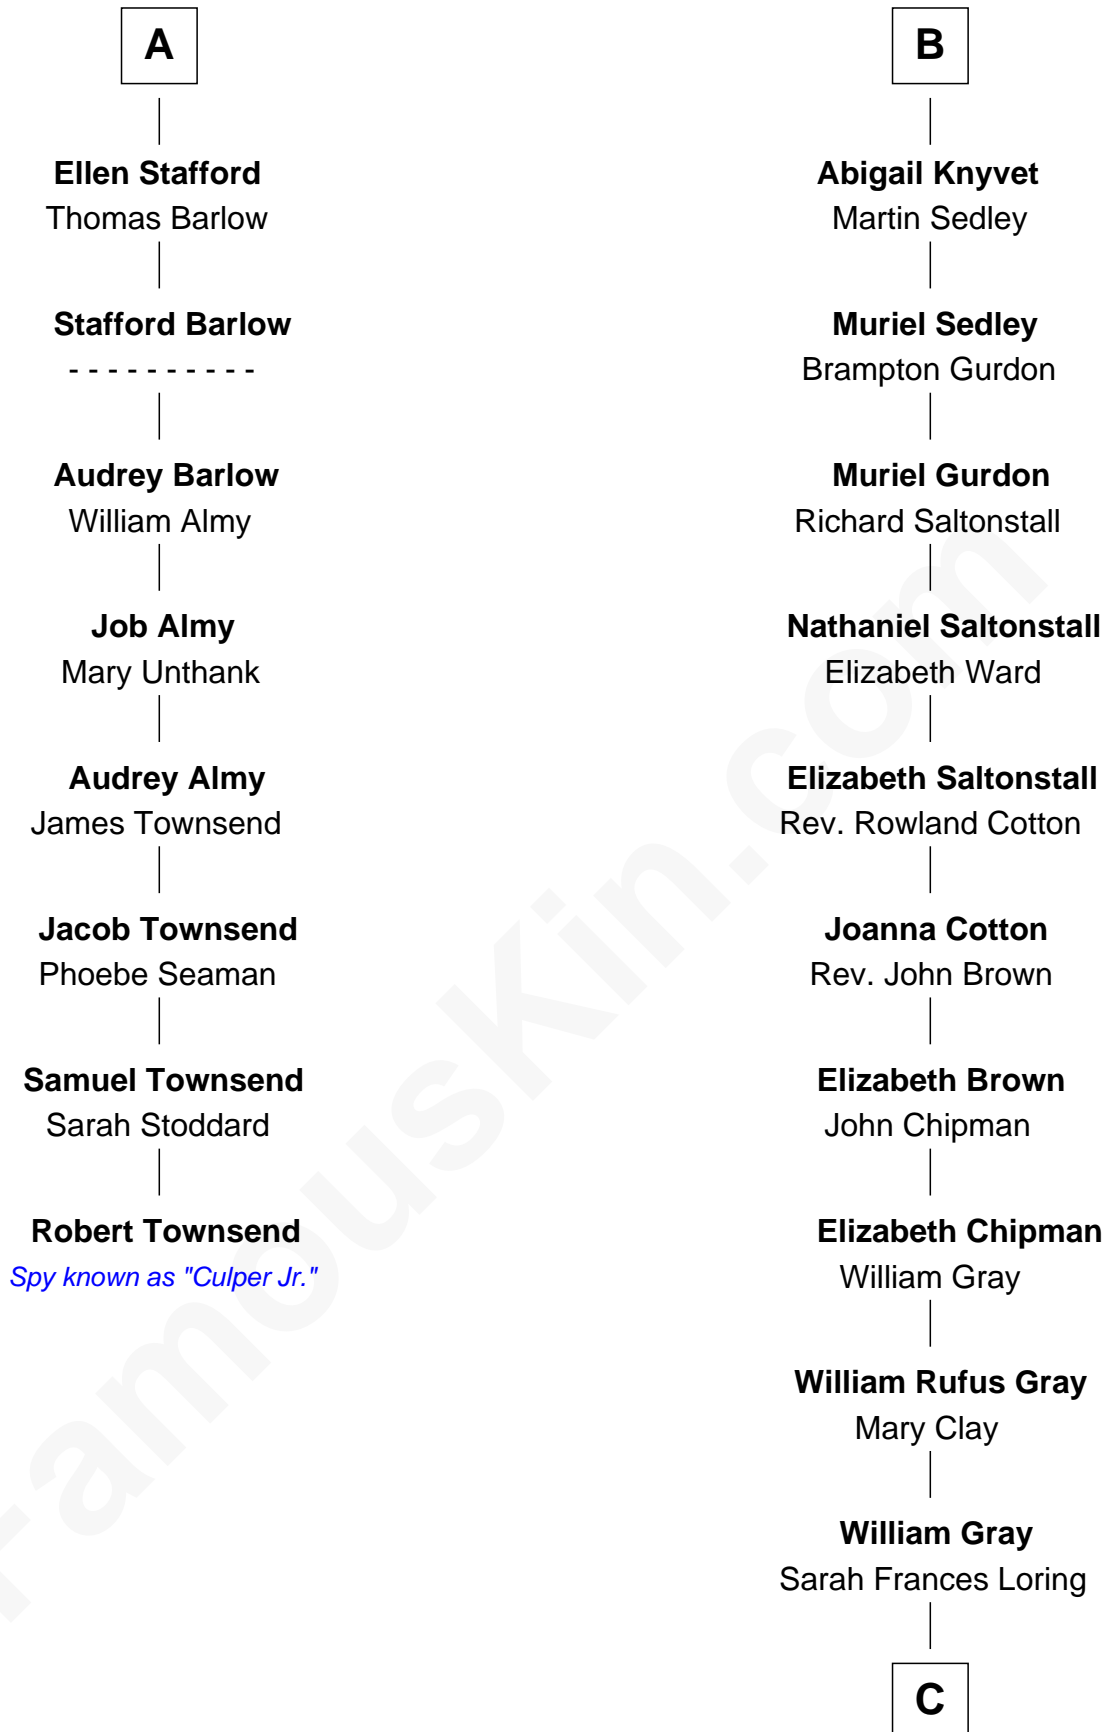

## Relationship Chart of

### Robert Townsend

Member of the Culper Spy Ring during the American Revolution

14th cousin 6 times removed of

**Story Musgrave**  
NASA Astronaut

**C**

Edward Gray

Elizabeth Gray Story

Marguerite Gray

John Butler Swann

Marguerite Swann

Percy Musgrave

Story Musgrave

*NASA Astronaut*

FamousKin.com