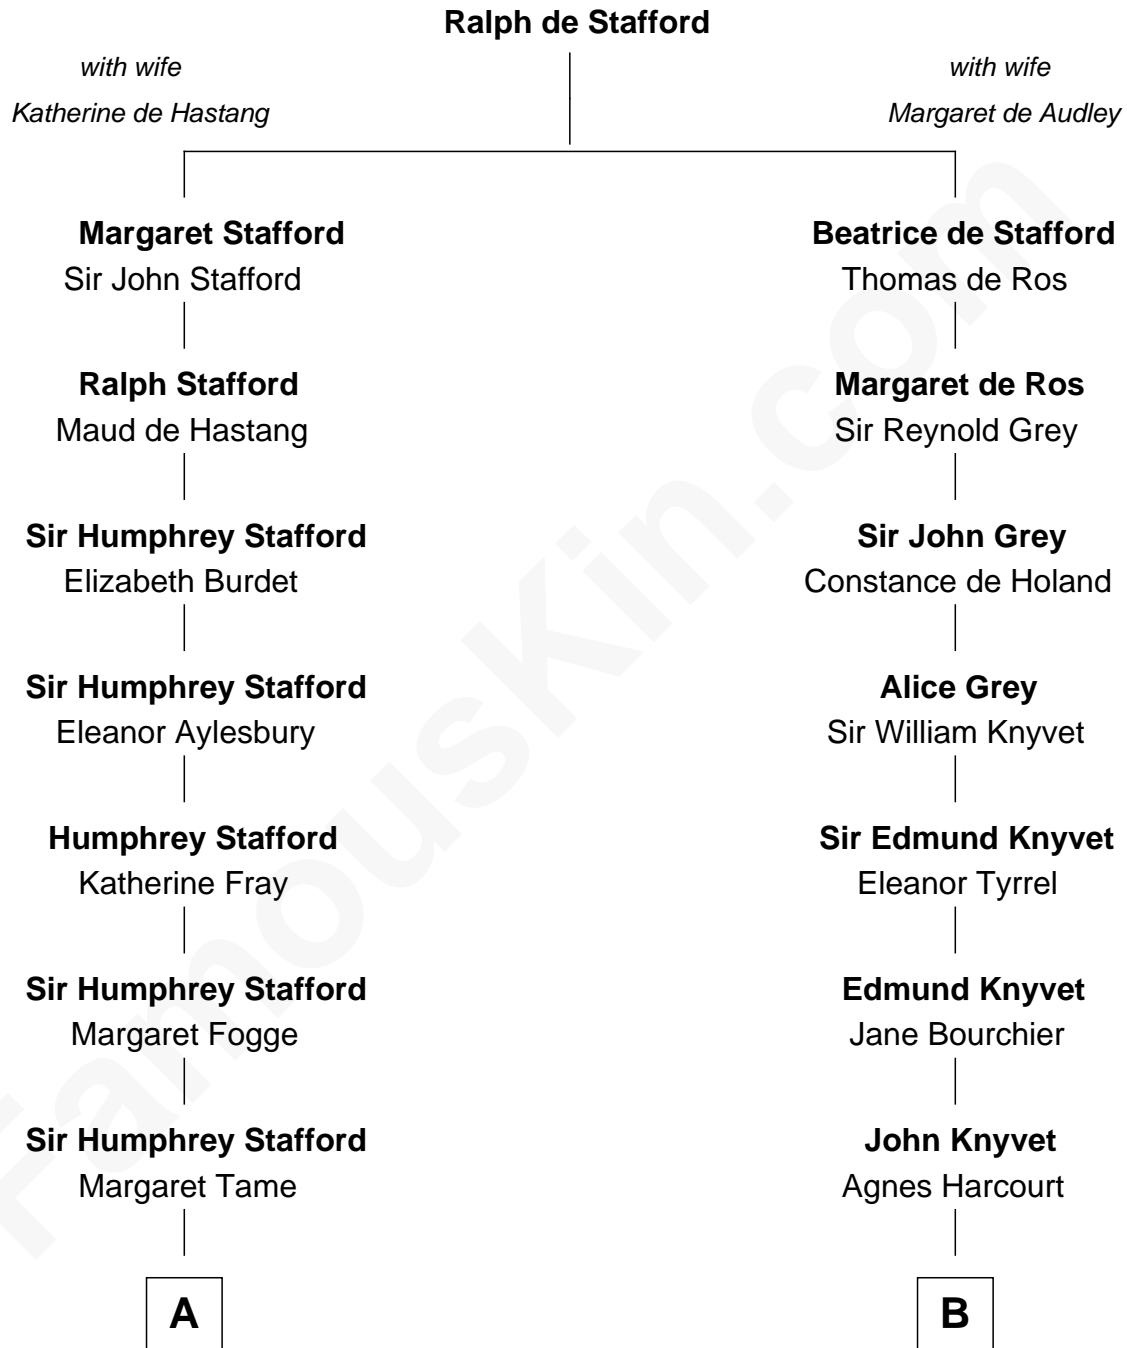

# FamousKin.com

## Relationship Chart of

### Robert Townsend

Member of the Culper Spy Ring during the American Revolution

14th cousin 6 times removed of

**Story Musgrave**  
NASA Astronaut

**C**

Edward Gray

Elizabeth Gray Story

Marguerite Gray

John Butler Swann

Marguerite Swann

Percy Musgrave

Story Musgrave

*NASA Astronaut*

FamousKin.com