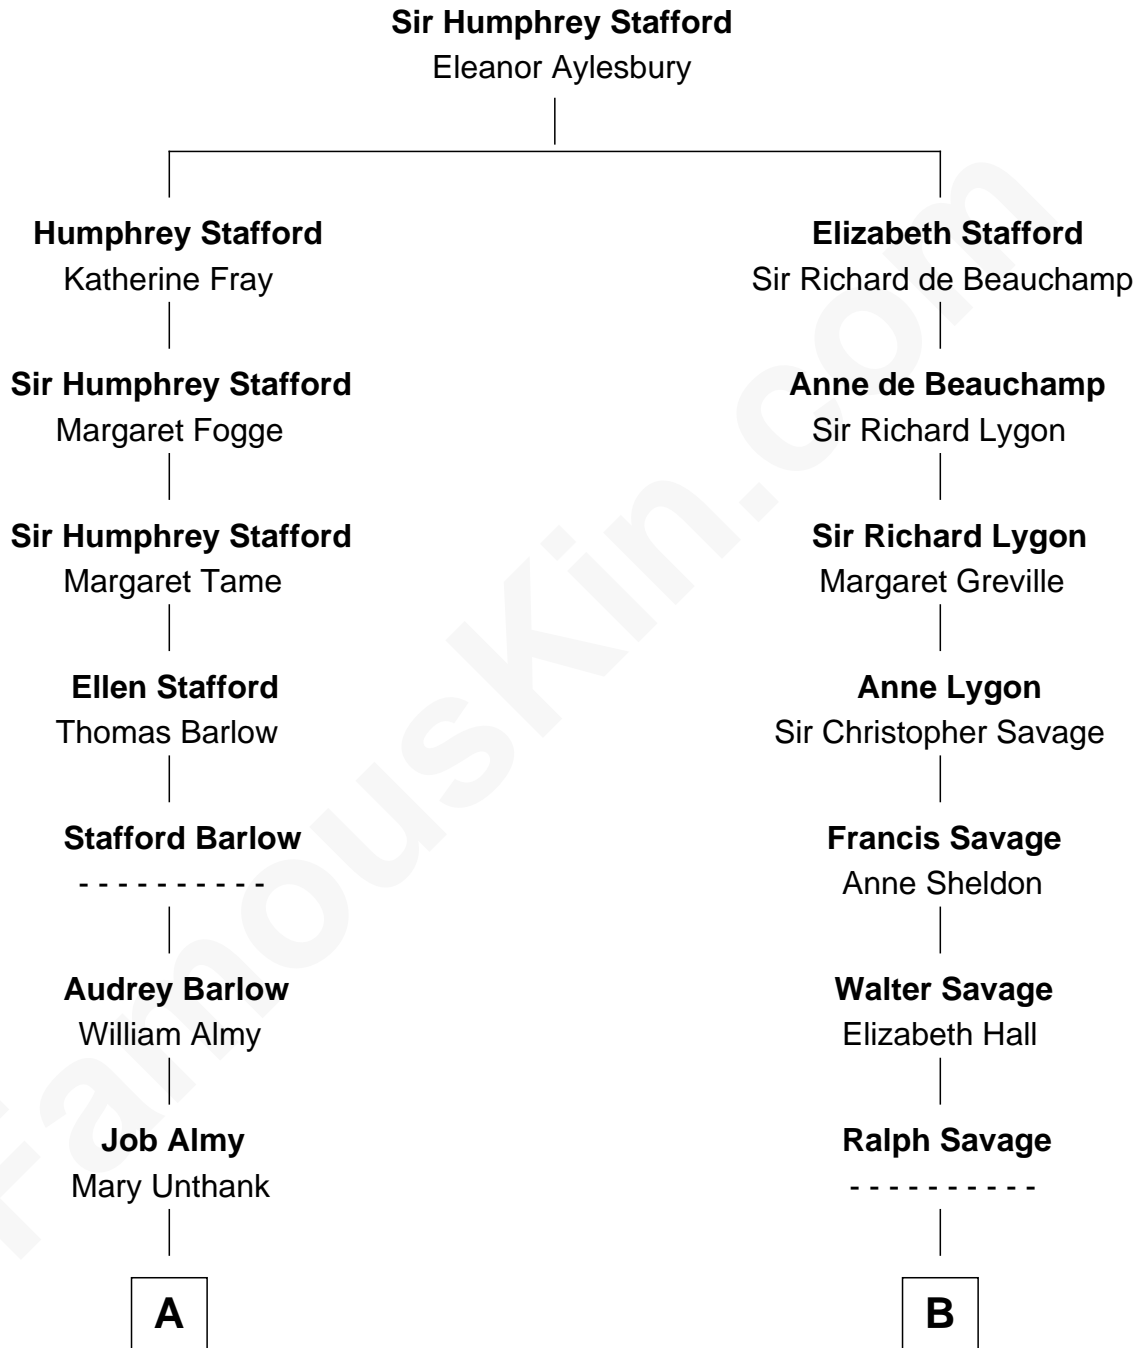

# FamousKin.com

## Relationship Chart of

### Robert Townsend

*Member of the Culper Spy Ring during the American Revolution*

10th cousin 6 times removed of

**General George S. Patton**  
*U.S. Army - World War II*

**A**

**Audrey Almy**  
James Townsend

**Jacob Townsend**  
Phoebe Seaman

**Samuel Townsend**  
Sarah Stoddard

**Robert Townsend**  
*Spy known as "Culper Jr."*

**B**

**Anthony Savage**  
Sarah Constable

**Alice Savage**  
Francis Thornton

**Col. Francis Thornton**  
Mary Taliaferro