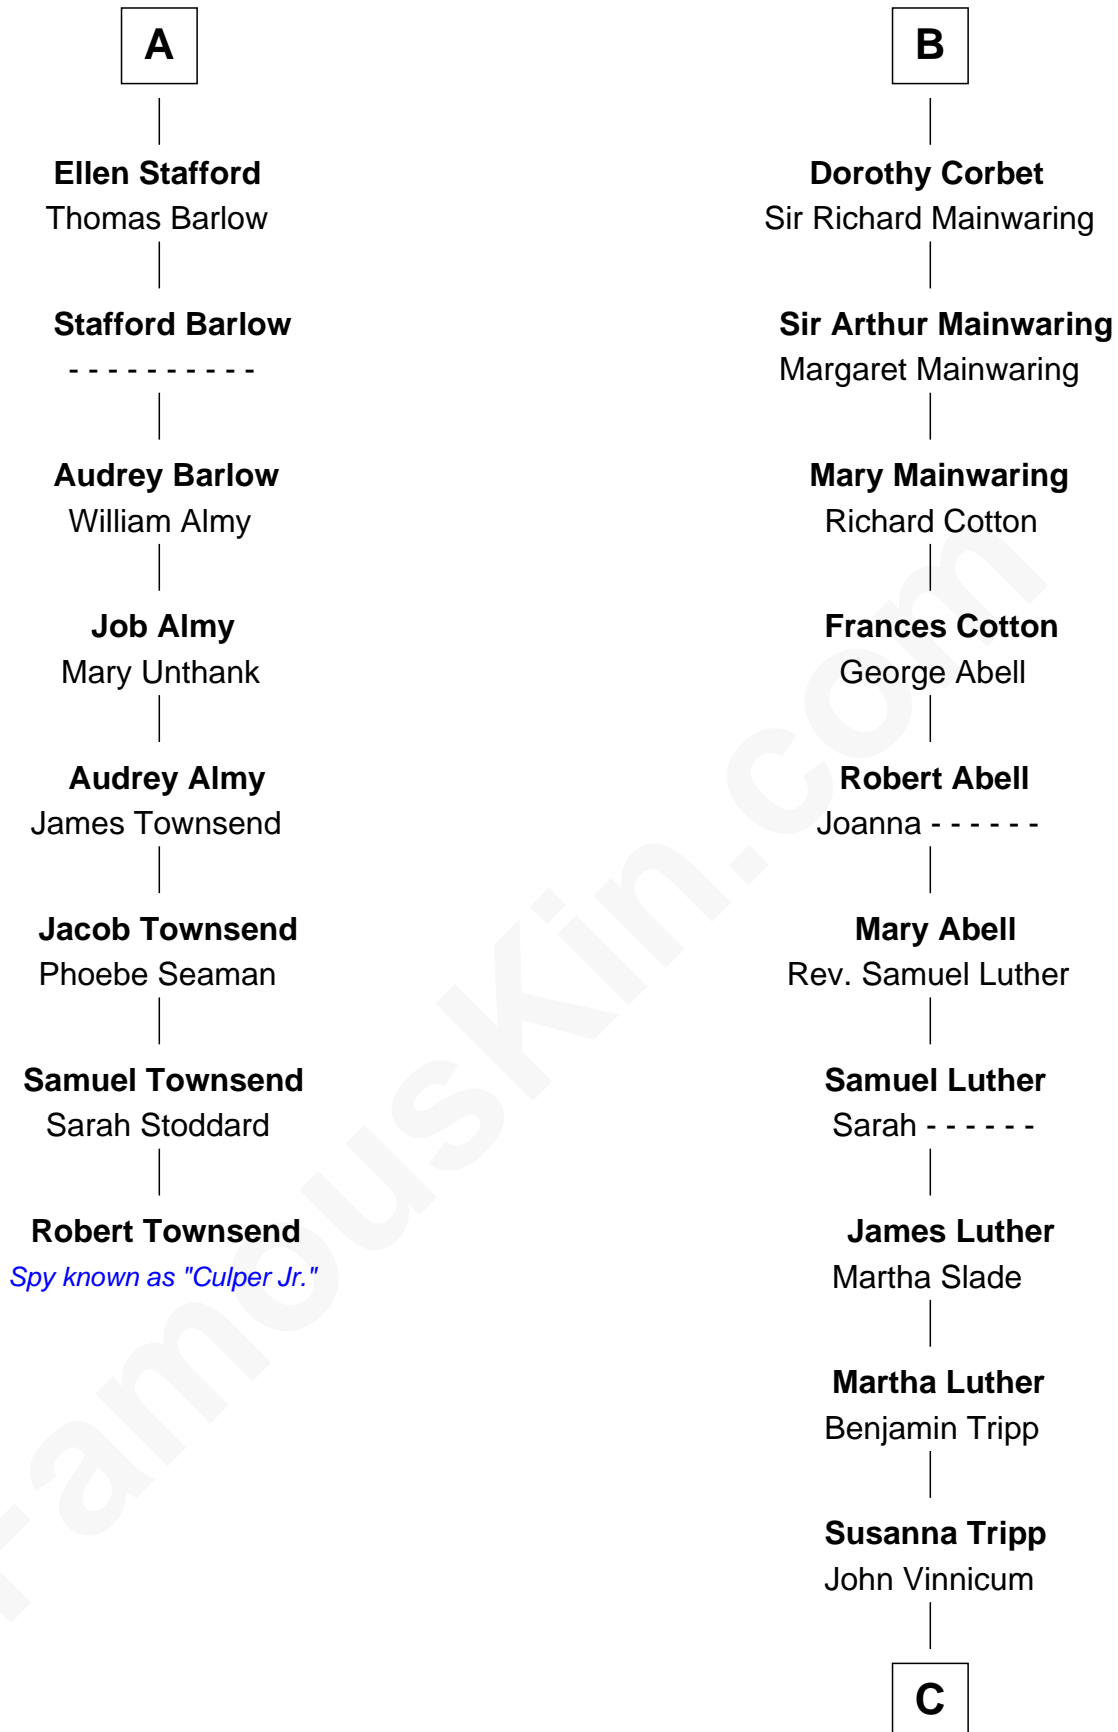

## Relationship Chart of

### Robert Townsend

*Member of the Culper Spy Ring during the American Revolution*

14th cousin 6 times removed of

**Lizzie Borden**

*Accused Murderess*

**C**

—  
**Sarah L. Vinnicum**

Joseph Morse

—  
**Anthony Morse**

Rhoda Morrison

—  
**Sarah Anthony Morse**

Andrew Jackson Borden

—  
**Lizzie Borden**

*Accused Murderess*

FamousKin.com