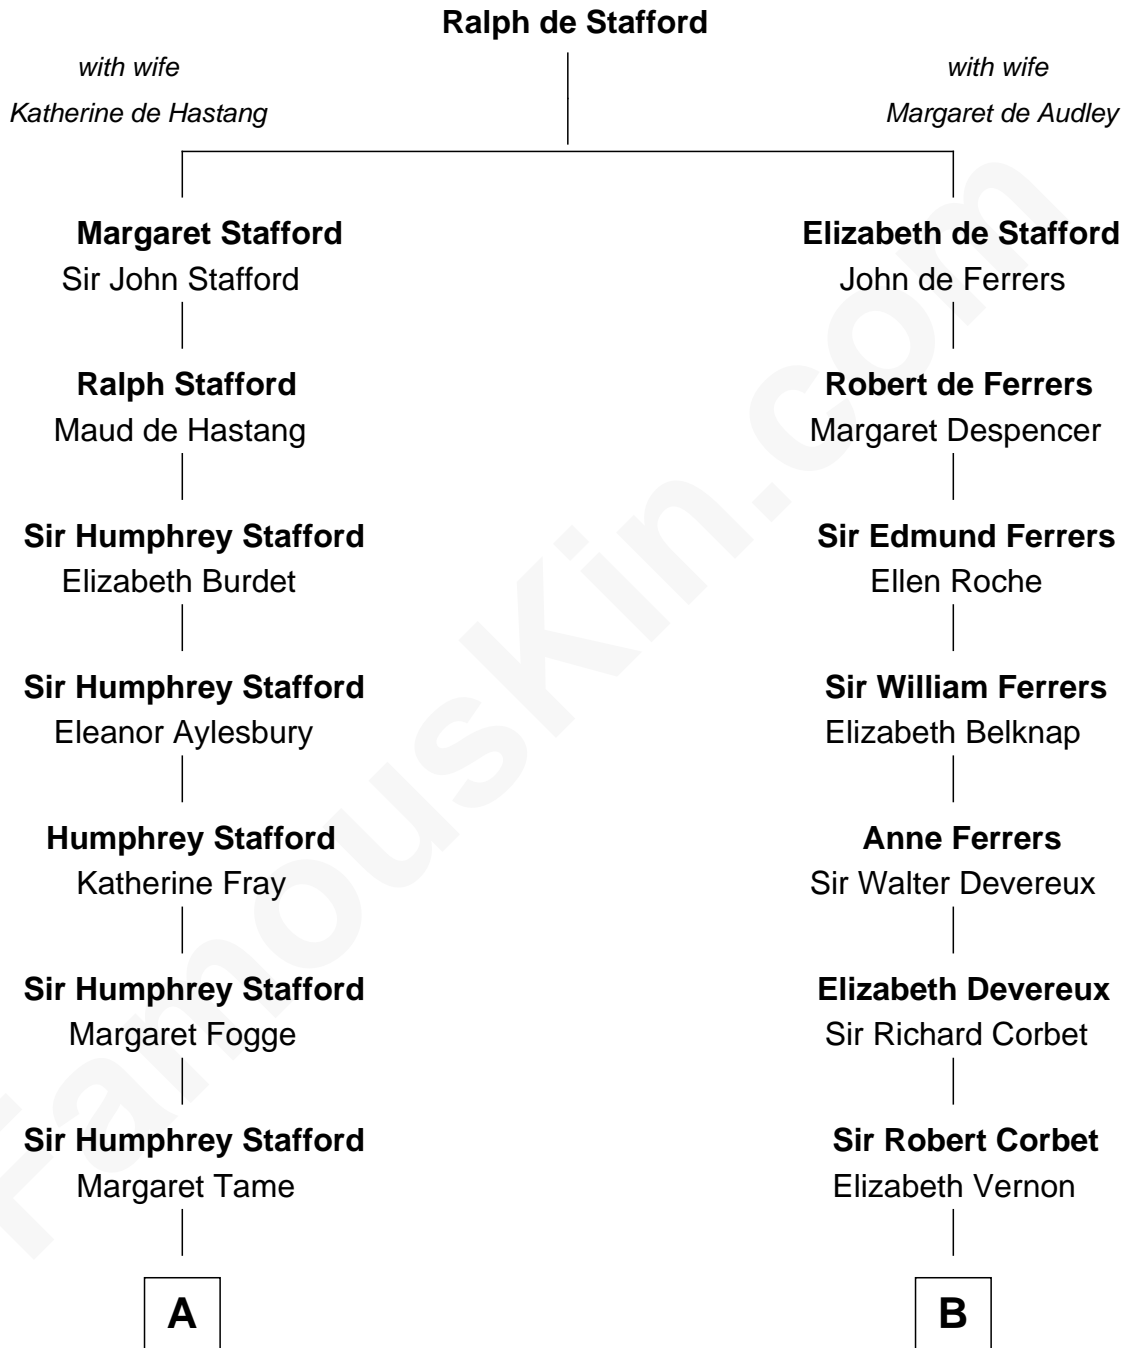

## Relationship Chart of

### Robert Townsend

*Member of the Culper Spy Ring during the American Revolution*

14th cousin 6 times removed of

**Lizzie Borden**

*Accused Murderess*

**C**

—  
**Sarah L. Vinnicum**

Joseph Morse

—  
**Anthony Morse**

Rhoda Morrison

—  
**Sarah Anthony Morse**

Andrew Jackson Borden

—  
**Lizzie Borden**

*Accused Murderess*

FamousKin.com