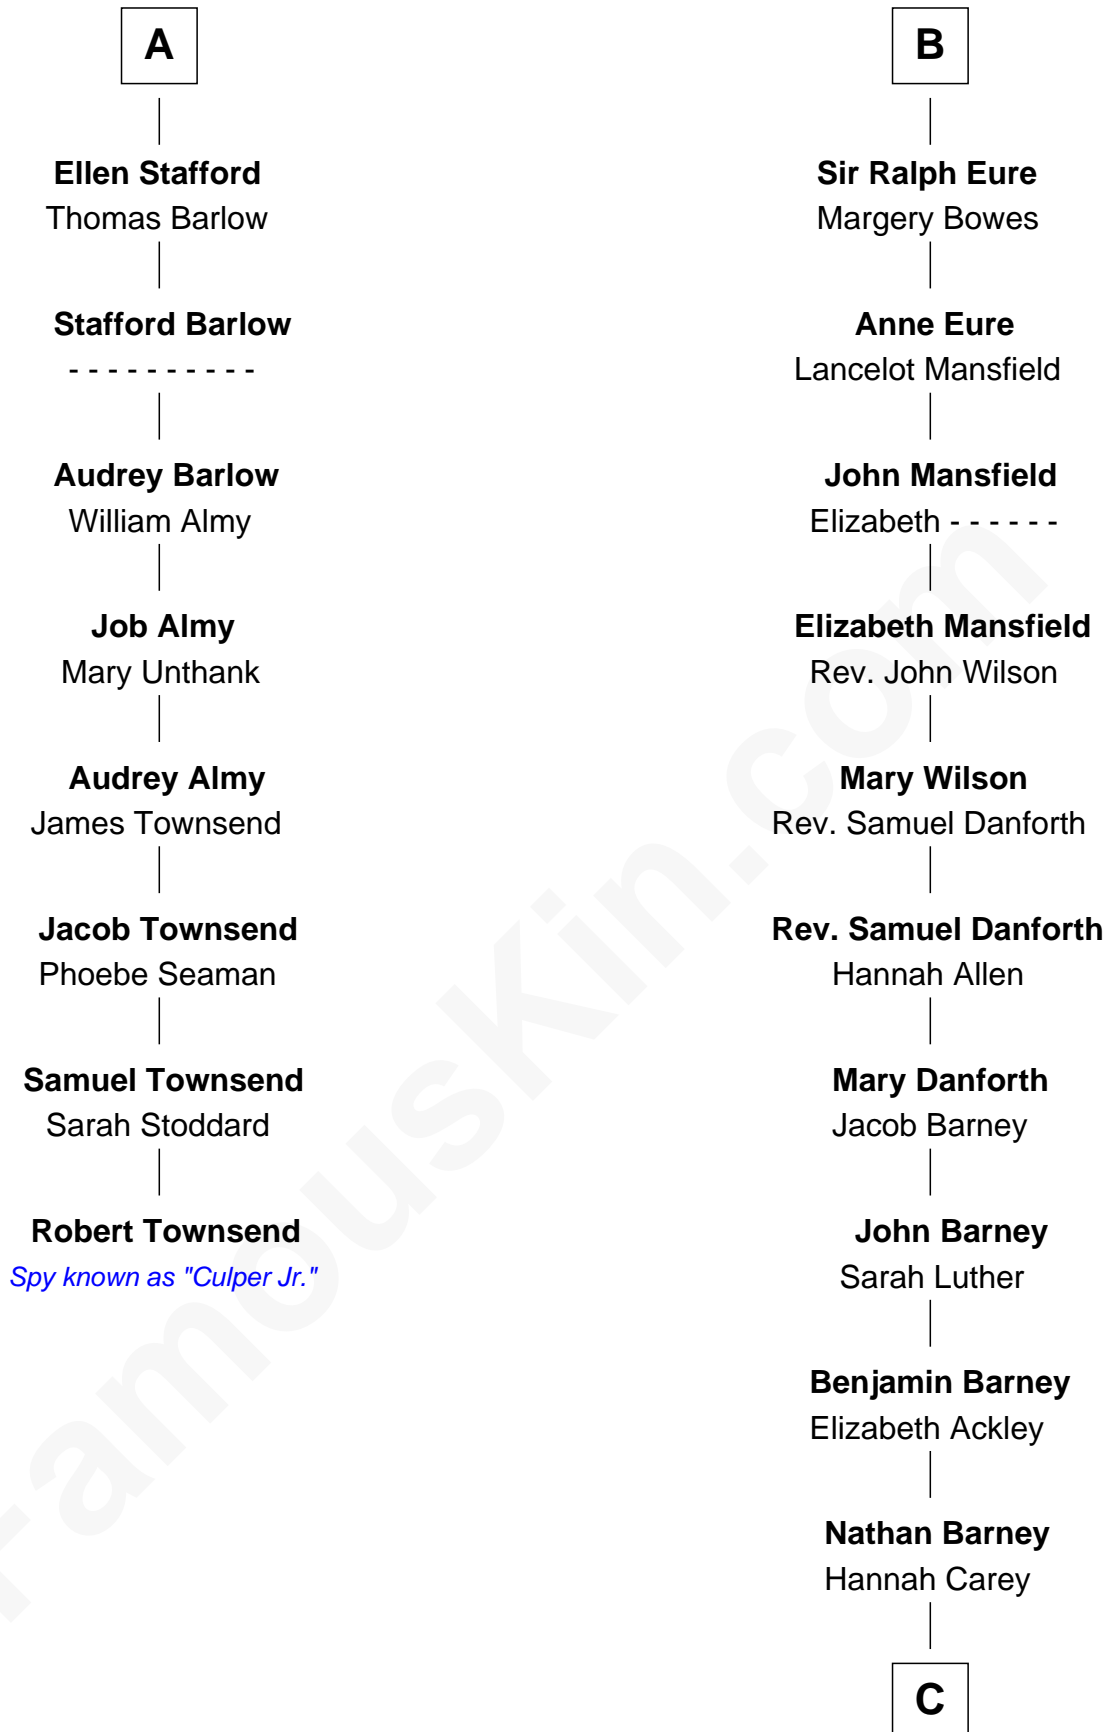

FamousKin.com
Relationship Chart of
Robert Townsend

Member of the Culper Spy Ring during the American Revolution

14th cousin 6 times removed of

Elizabeth Montgomery
TV Actress - "Bewitched"

C

Nathan Barney

Mary A. Deverell

Mary Weed Barney

Henry Montgomery

Henry Montgomery

Elizabeth Bryan Allen

Elizabeth Montgomery

TV Actress - "Bewitched"