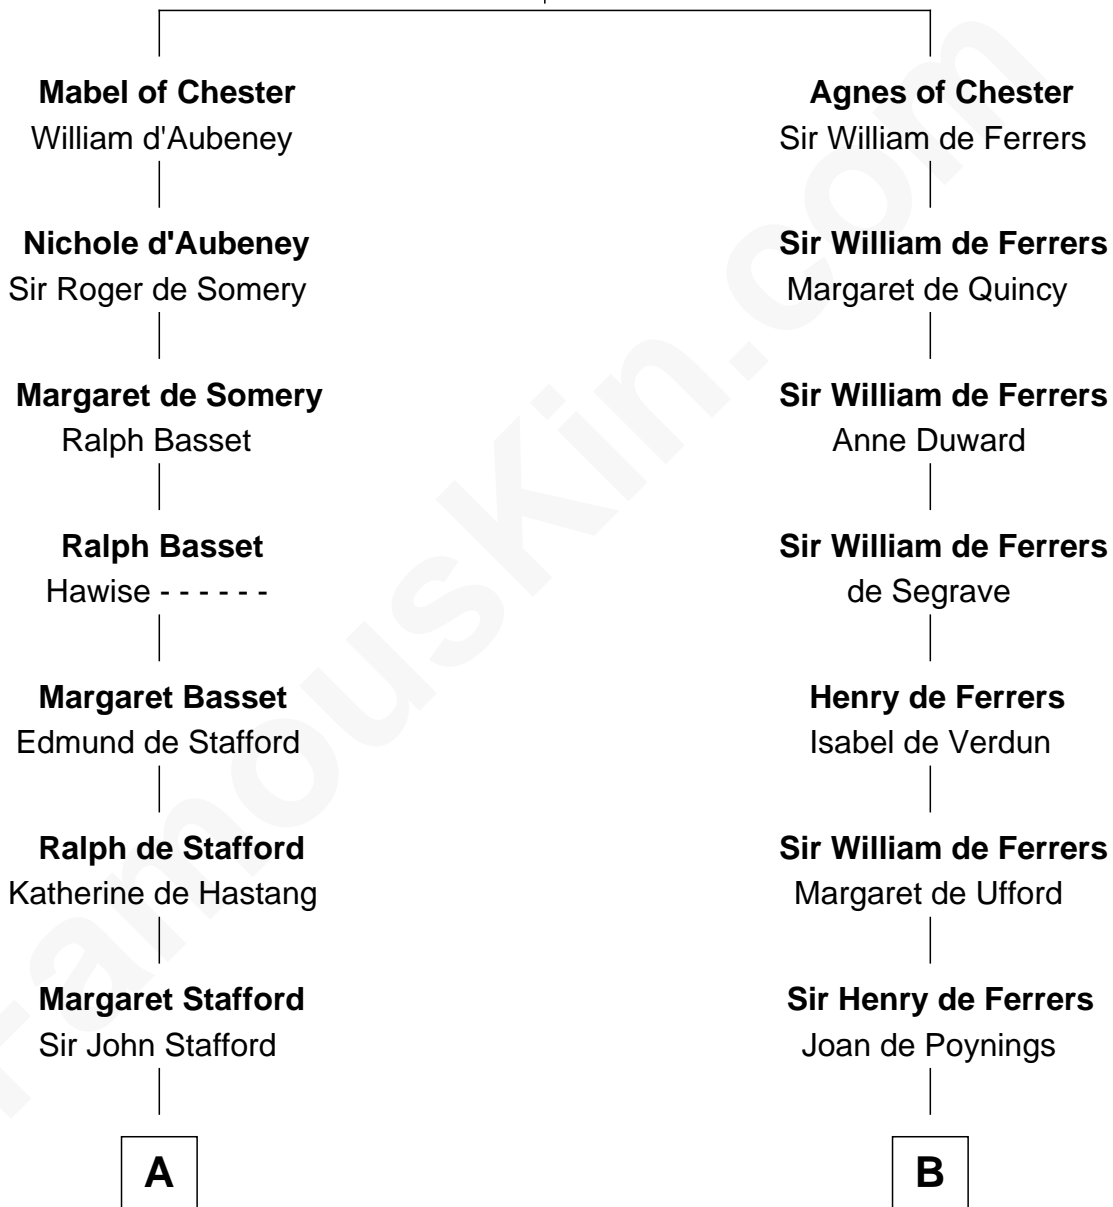

## Relationship Chart of

### Robert Townsend

*Member of the Culper Spy Ring during the American Revolution*

20th cousin 1 time removed of

### Susan B. Anthony

*Women's Rights Advocate*

**Hugh de Kevelioc**  
Bertrade de Montfort

**C**

**Audrey Almy**  
James Townsend

**Jacob Townsend**  
Phoebe Seaman

**Samuel Townsend**  
Sarah Stoddard

**Robert Townsend**  
*Spy known as "Culper Jr."*

**D**

**Thomas Hicks**  
Judith Akin

**Judith Hicks**  
David Anthony

**Humphrey Anthony**  
Hannah Lapham

**Daniel Anthony**  
Lucy Read

**Susan B. Anthony**  
*Women's Rights Advocate*

FamousKin.com