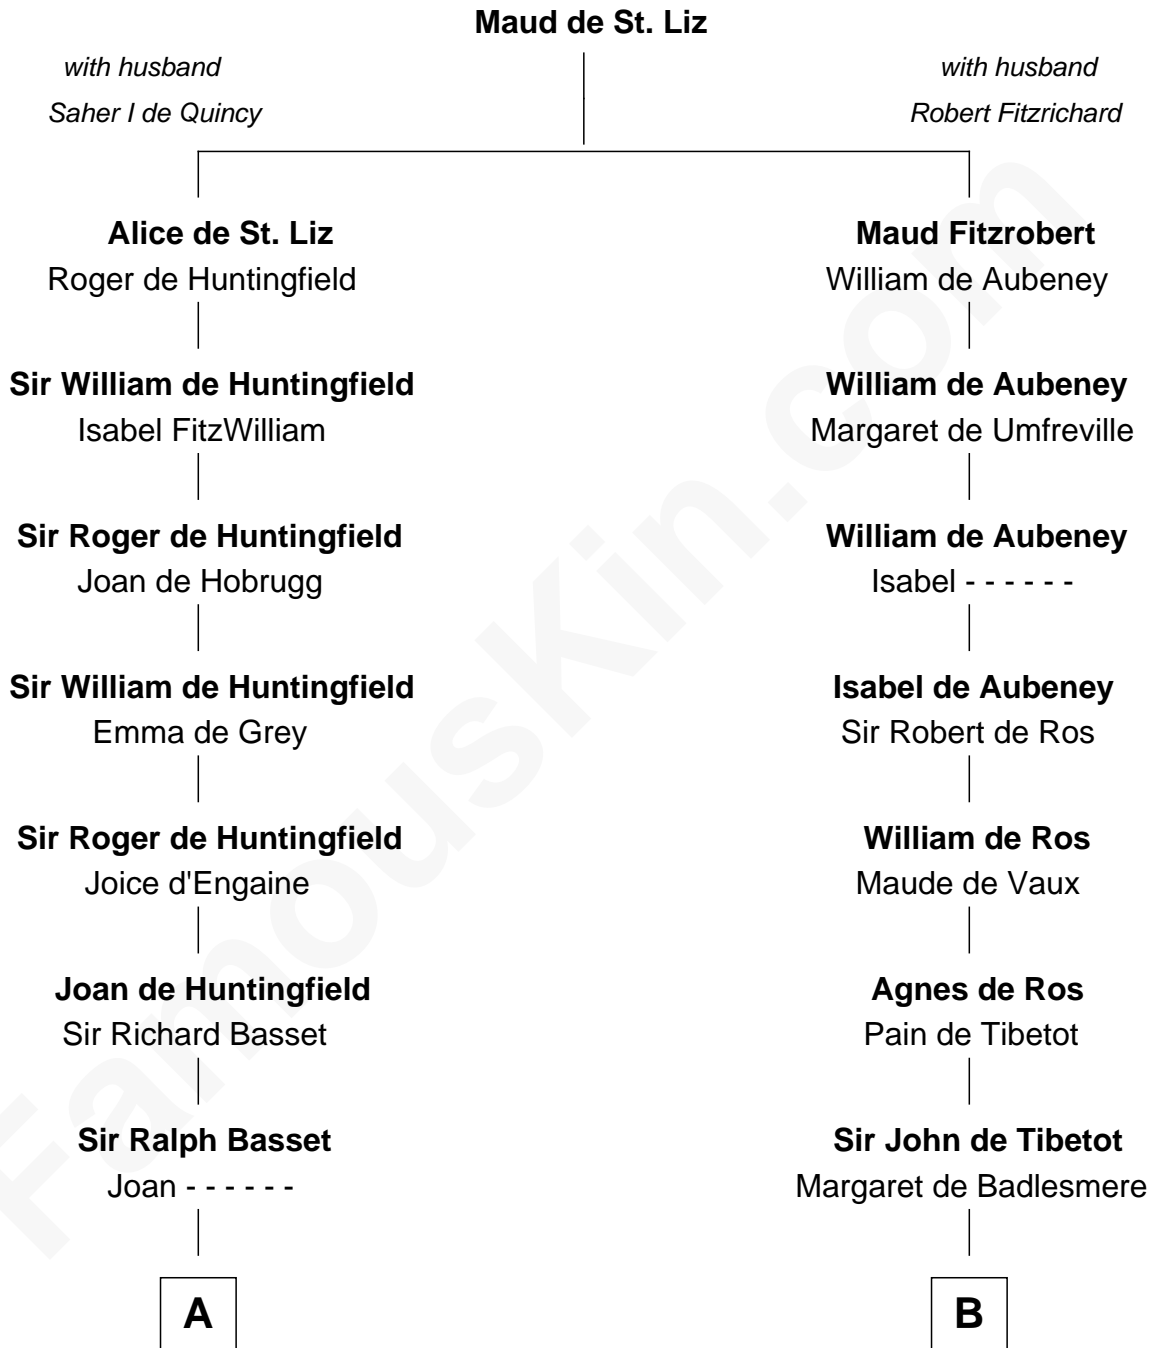

FamousKin.com

Relationship Chart of

Robert Townsend

Member of the Culper Spy Ring during the American Revolution

17th cousin 4 times removed of

Rev. George Burroughs

Executed for Witchcraft, Salem 1692