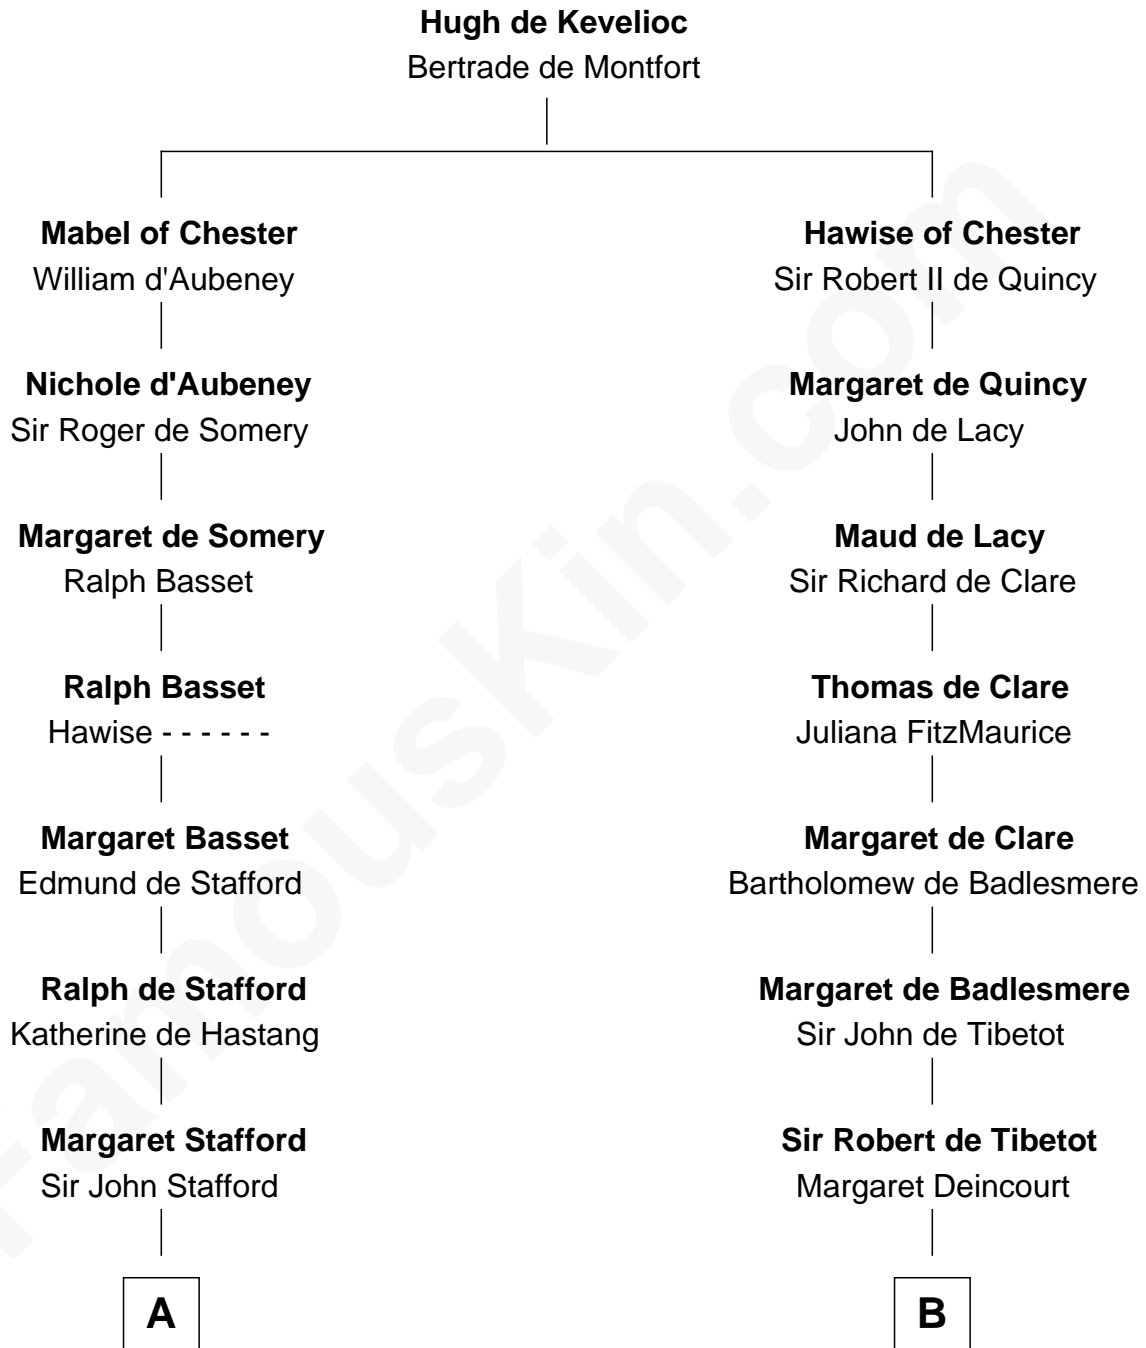

**FamousKin.com**  
**Relationship Chart of**  
**Robert Townsend**

*Member of the Culper Spy Ring during the American Revolution*

**16th cousin 4 times removed of**

**Rev. George Burroughs**

*Executed for Witchcraft, Salem 1692*

**C**

—  
**Audrey Almy**  
James Townsend

—  
**Jacob Townsend**  
Phoebe Seaman

—  
**Samuel Townsend**  
Sarah Stoddard

—  
**Robert Townsend**  
*Spy known as "Culper Jr."*

FamousKin.com