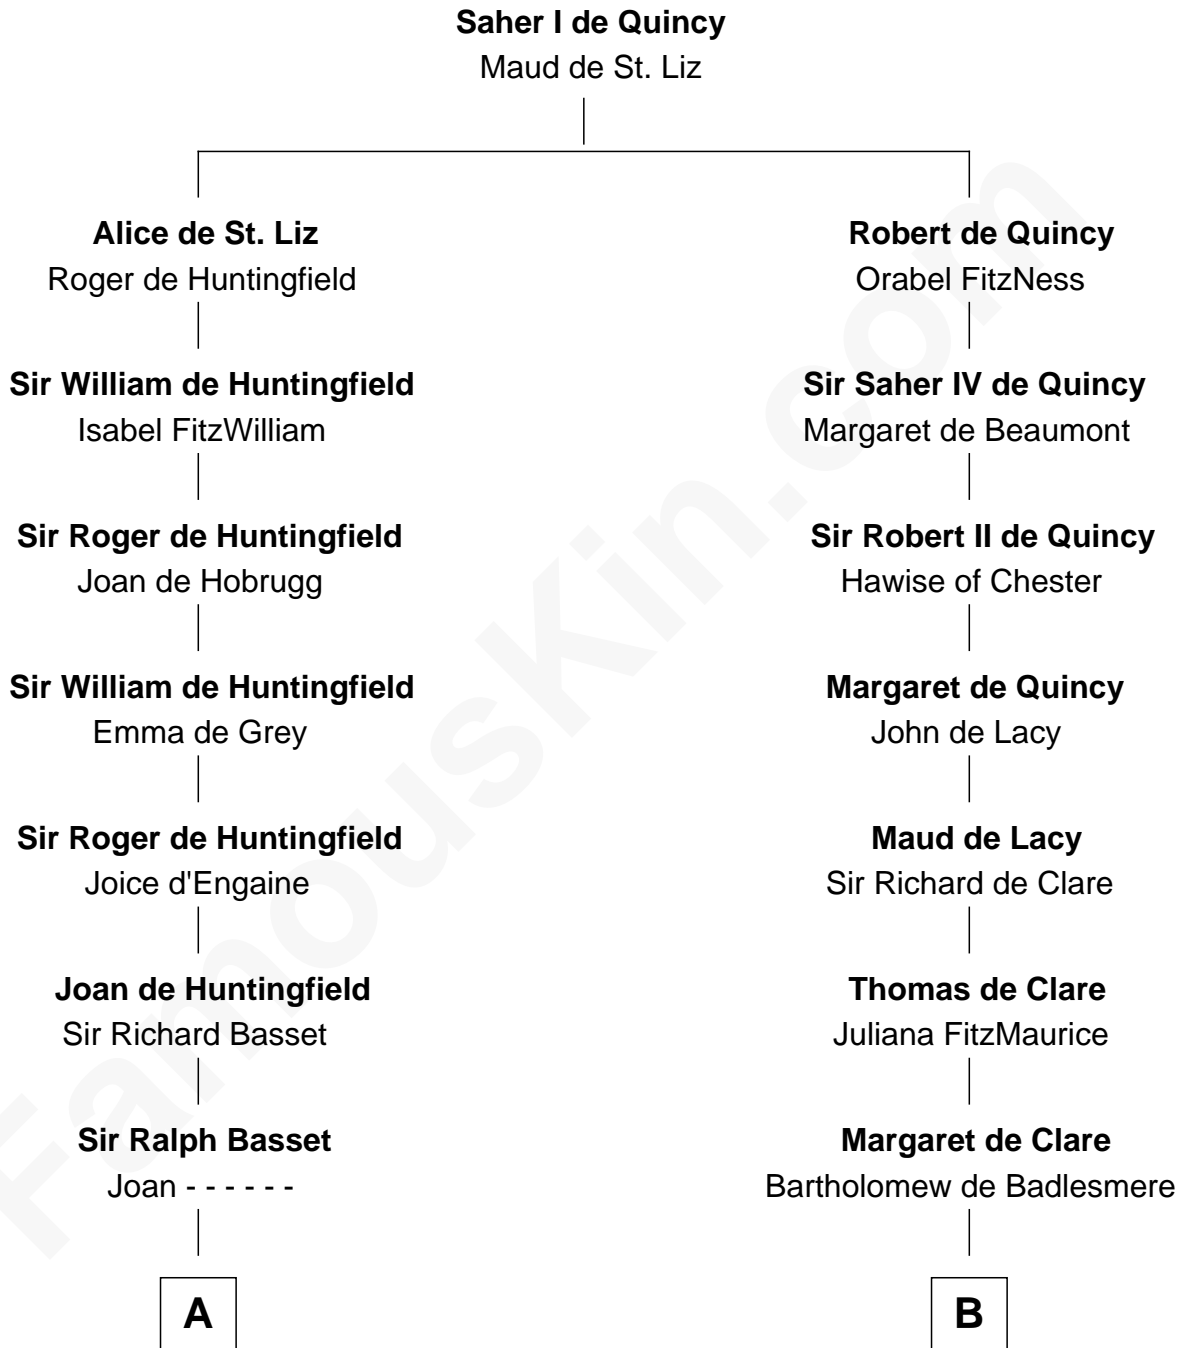

FamousKin.com

Relationship Chart of

Robert Townsend

Member of the Culper Spy Ring during the American Revolution

18th cousin 3 times removed of

Rev. George Burroughs

Executed for Witchcraft, Salem 1692