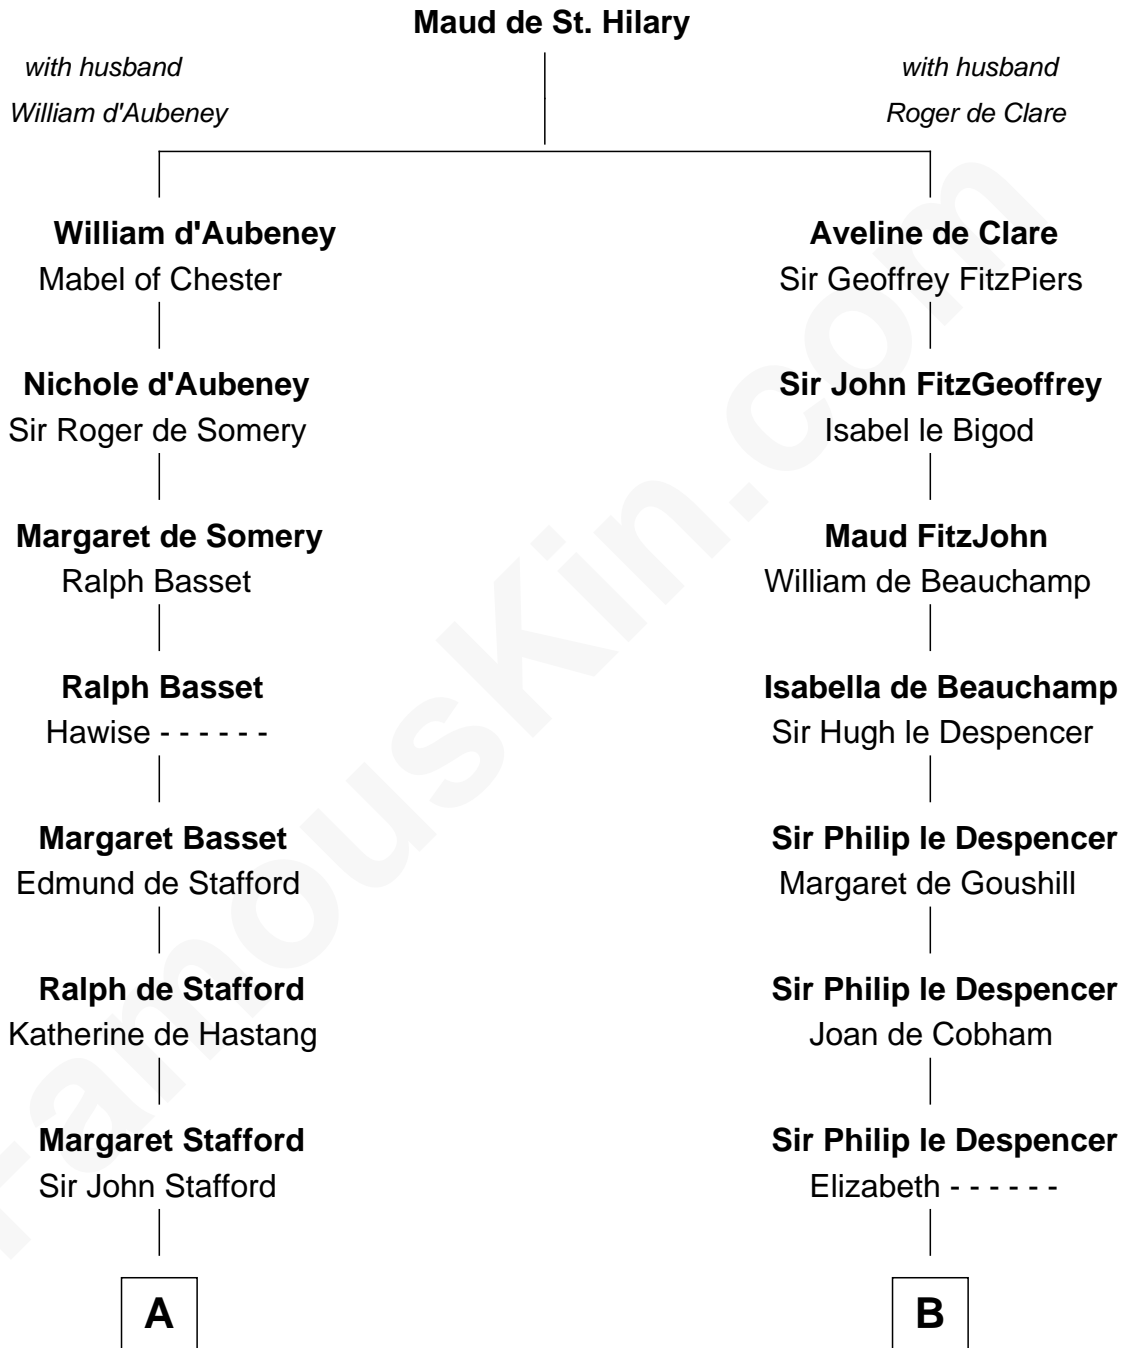

FamousKin.com

Relationship Chart of

Robert Townsend

Member of the Culper Spy Ring during the American Revolution

16th cousin 4 times removed of

Rev. George Burroughs

Executed for Witchcraft, Salem 1692

C

—
Audrey Almy
James Townsend

—
Jacob Townsend
Phoebe Seaman

—
Samuel Townsend
Sarah Stoddard

—
Robert Townsend
Spy known as "Culper Jr."

FamousKin.com