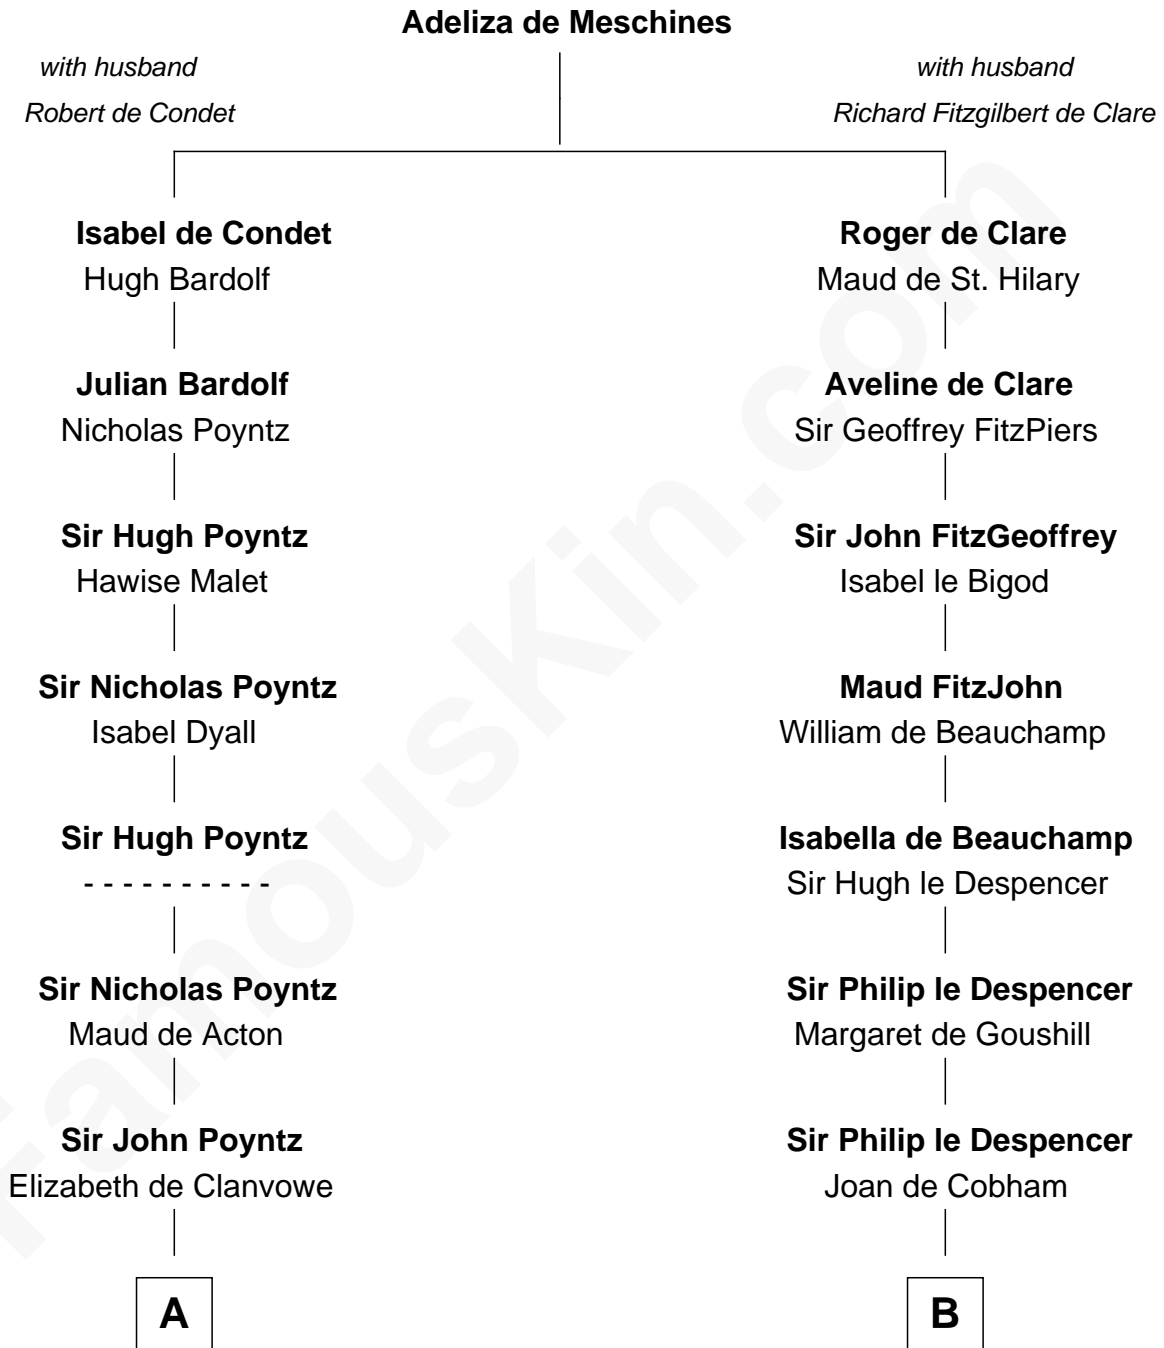

FamousKin.com

Relationship Chart of

Robert Townsend

Member of the Culper Spy Ring during the American Revolution

17th cousin 3 times removed of

Rev. George Burroughs

Executed for Witchcraft, Salem 1692

C

—
Audrey Almy
James Townsend

—
Jacob Townsend
Phoebe Seaman

—
Samuel Townsend
Sarah Stoddard

—
Robert Townsend
Spy known as "Culper Jr."

FamousKin.com