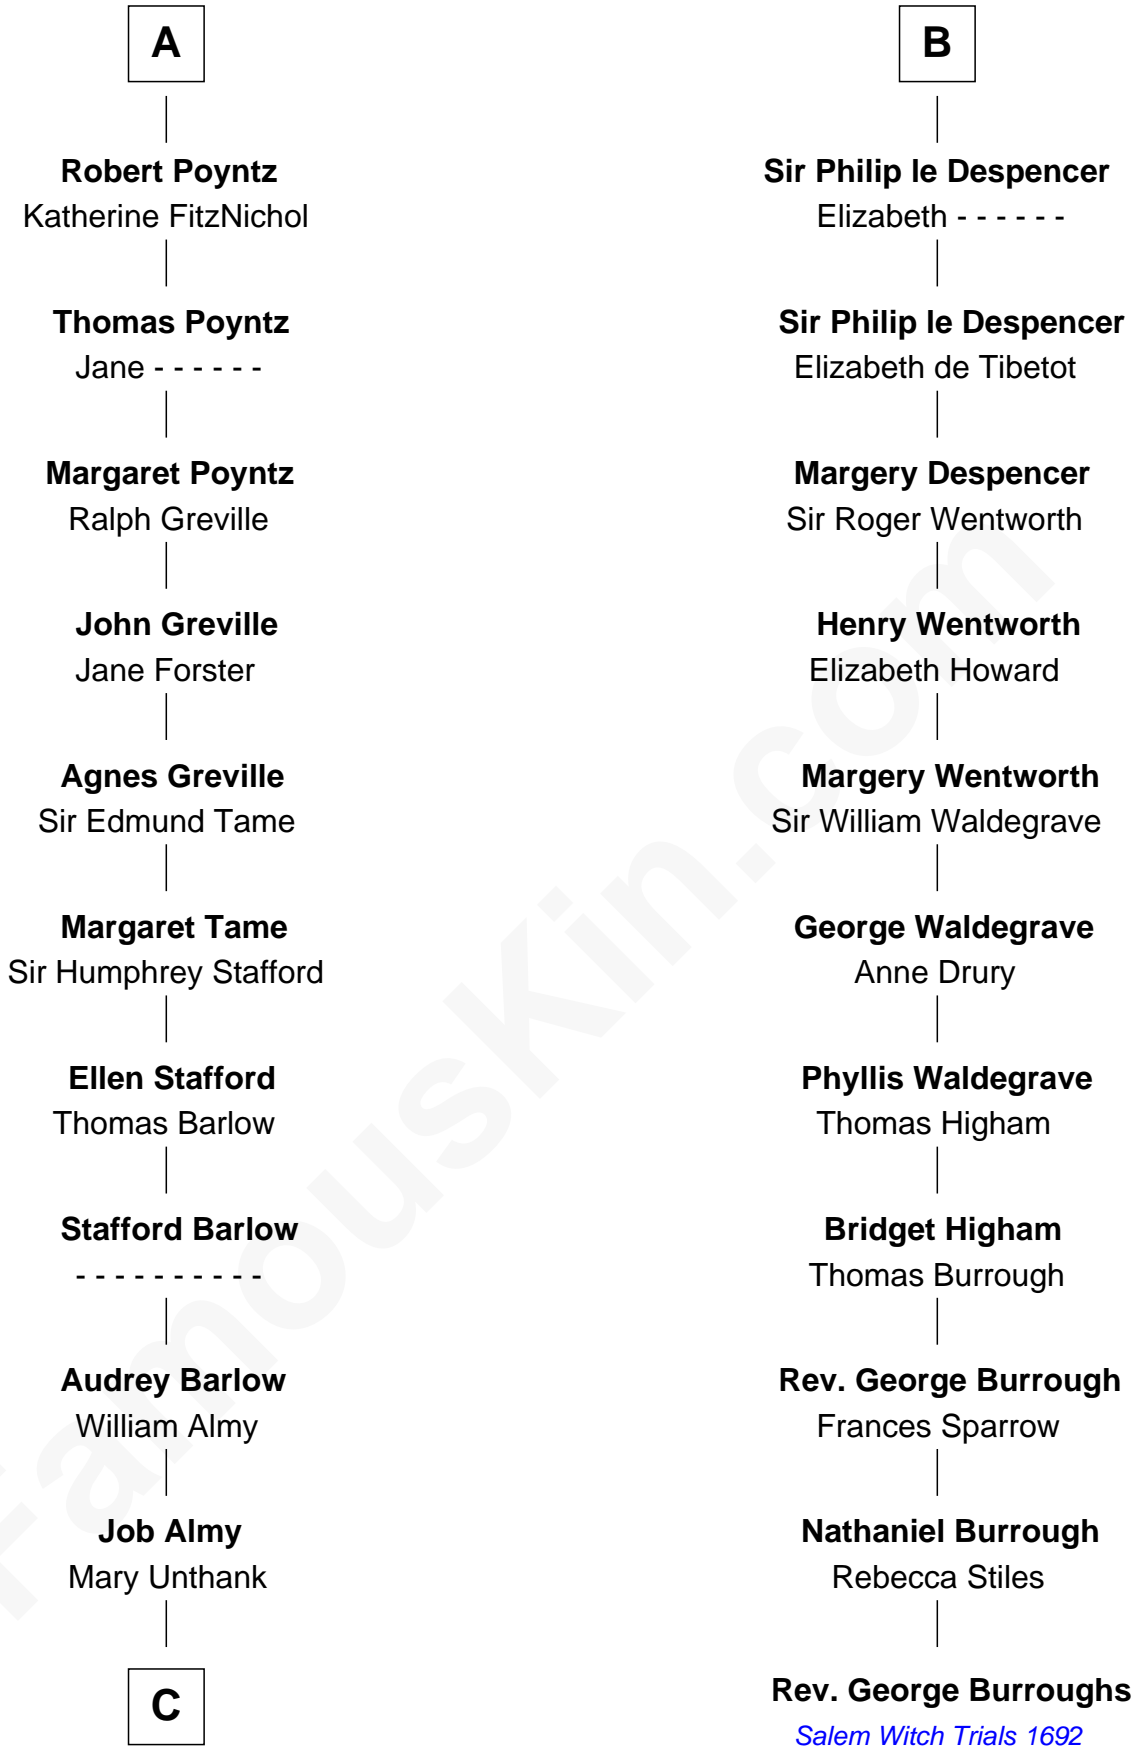

FamousKin.com

Relationship Chart of

Robert Townsend

Member of the Culper Spy Ring during the American Revolution

17th cousin 3 times removed of

Rev. George Burroughs

Executed for Witchcraft, Salem 1692

C

—
Audrey Almy
James Townsend

—
Jacob Townsend
Phoebe Seaman

—
Samuel Townsend
Sarah Stoddard

—
Robert Townsend
Spy known as "Culper Jr."

FamousKin.com