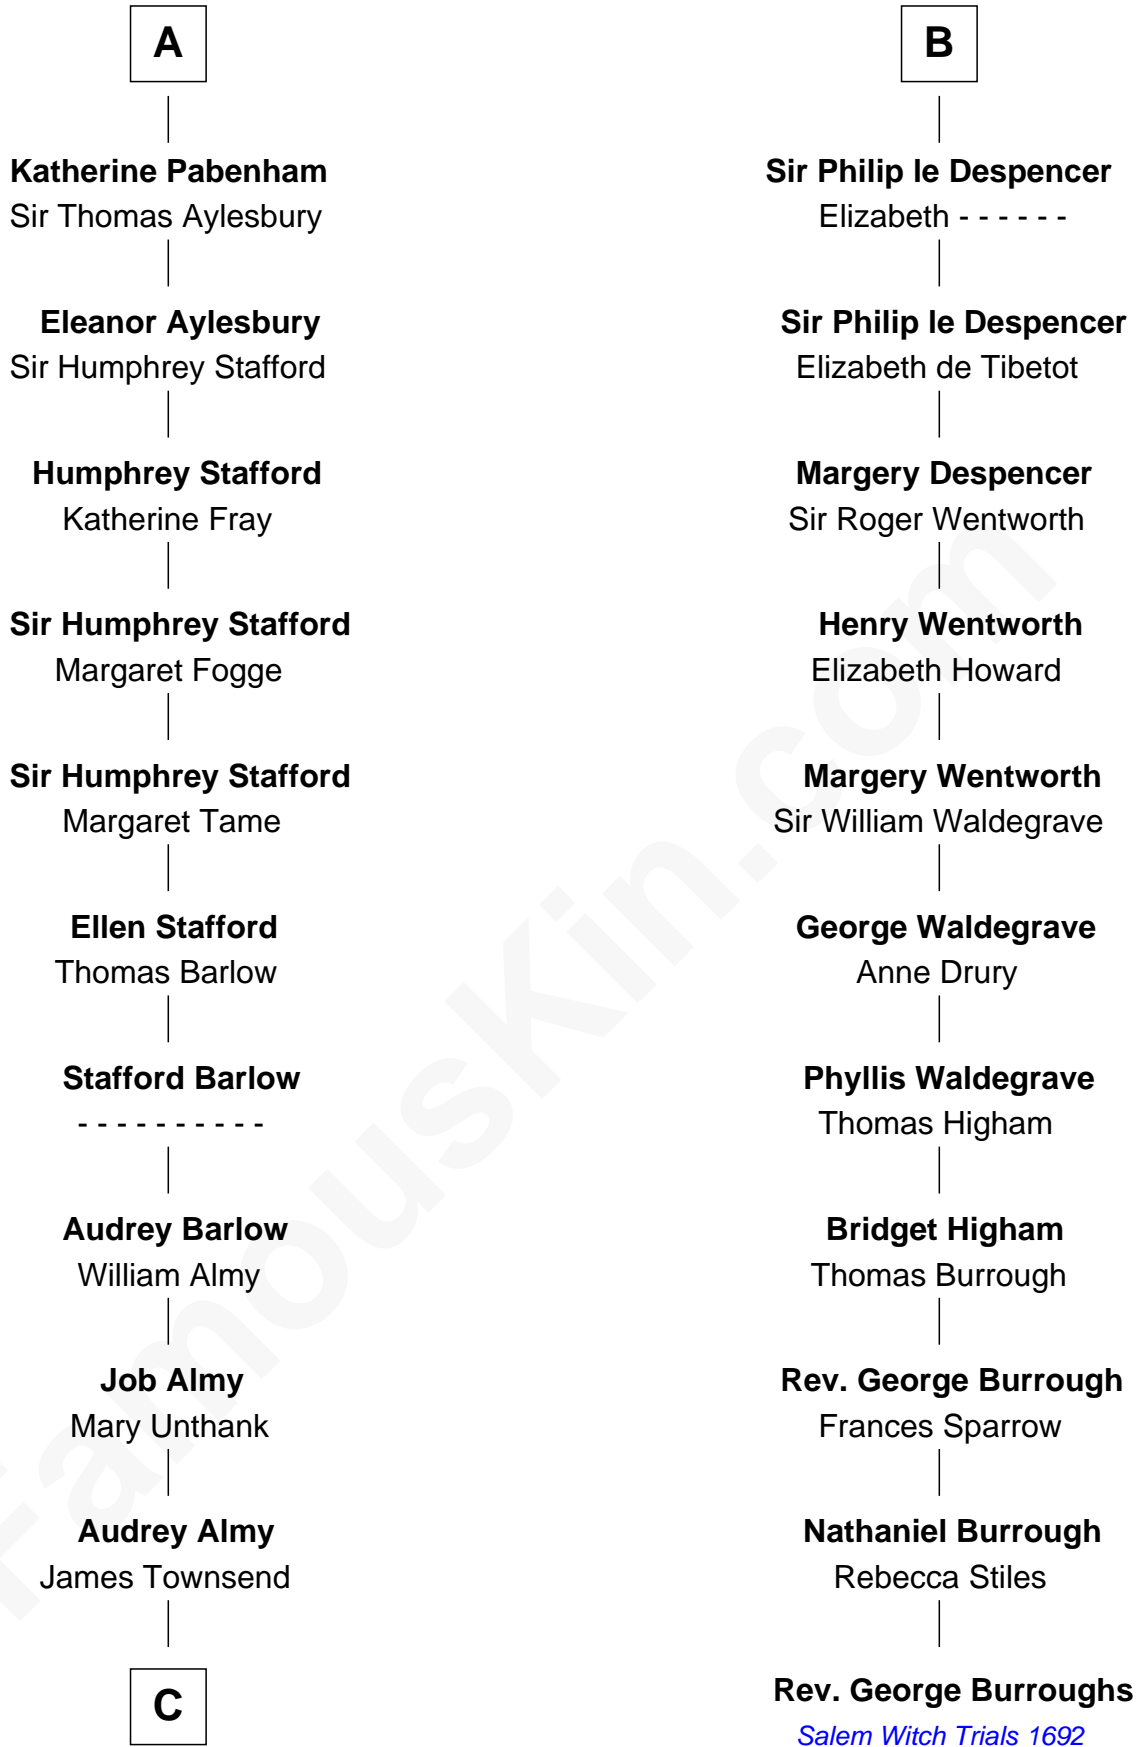

FamousKin.com

Relationship Chart of

Robert Townsend

Member of the Culper Spy Ring during the American Revolution

17th cousin 2 times removed of

Rev. George Burroughs

Executed for Witchcraft, Salem 1692

C

—
Jacob Townsend

Phoebe Seaman

—
Samuel Townsend

Sarah Stoddard

—
Robert Townsend

Spy known as "Culper Jr."

FamousKin.com