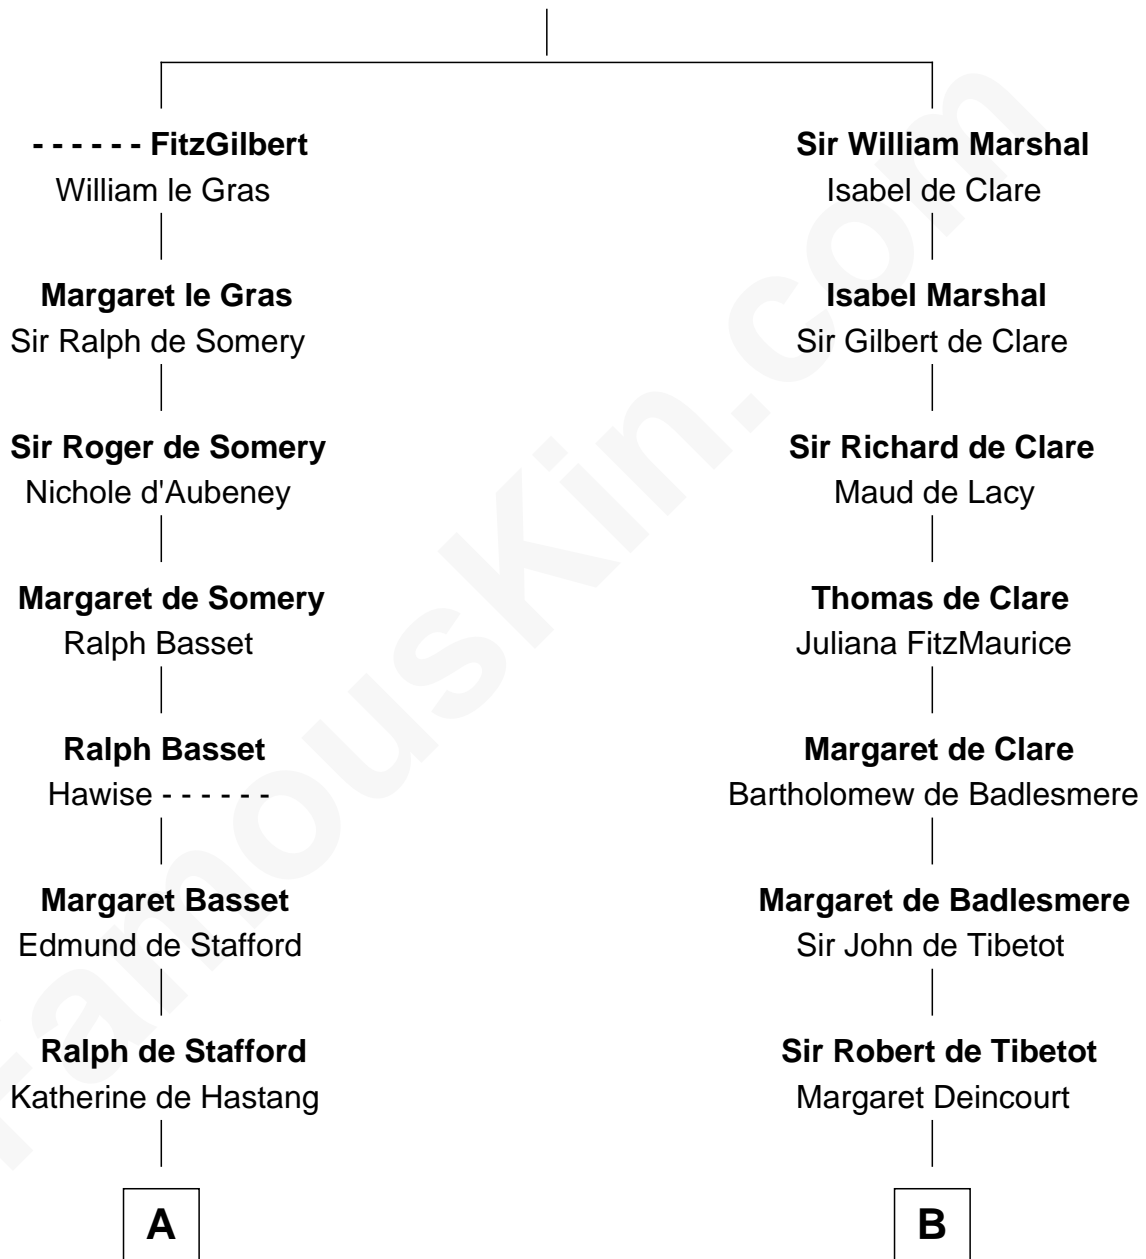

FamousKin.com

Relationship Chart of

Robert Townsend

Member of the Culper Spy Ring during the American Revolution

16th cousin 5 times removed of

Rev. George Burroughs

Executed for Witchcraft, Salem 1692

John FitzGilbert
Sybilla of Salisbury

C

—
Job Almy

Mary Unthank

—
Audrey Almy

James Townsend

—
Jacob Townsend

Phoebe Seaman

—
Samuel Townsend

Sarah Stoddard

—
Robert Townsend

Spy known as "Culper Jr."