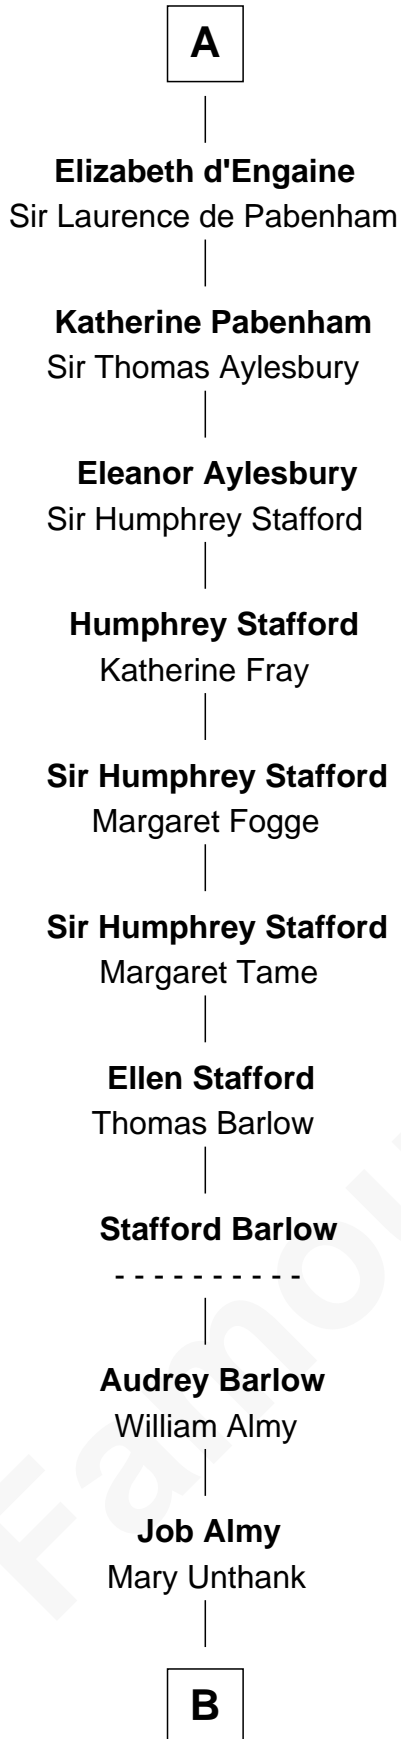

FamousKin.com

Relationship Chart of

Robert Townsend

Member of the Culper Spy Ring during the American Revolution

2nd cousin 18 times removed of

Henry de Bohun
Magna Carta Surety

B

—
Audrey Almy
James Townsend

—
Jacob Townsend
Phoebe Seaman

—
Samuel Townsend
Sarah Stoddard

—
Robert Townsend
Spy known as "Culper Jr."

FamousKin.com