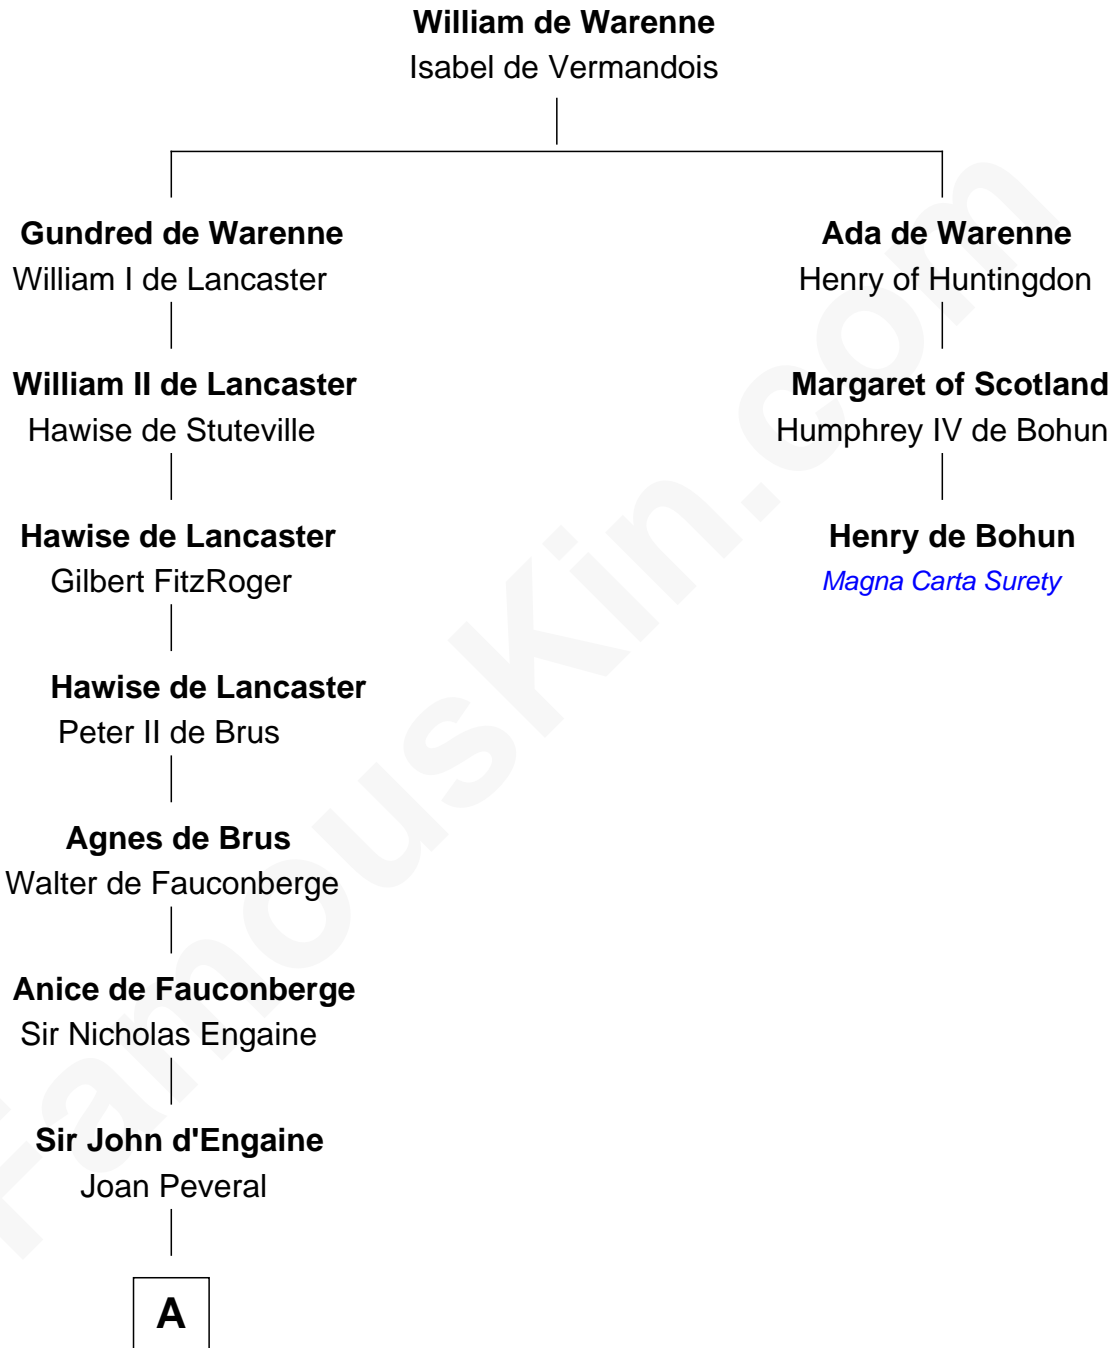

FamousKin.com

Relationship Chart of

Robert Townsend

Member of the Culper Spy Ring during the American Revolution

2nd cousin 18 times removed of

Henry de Bohun
Magna Carta Surety

B

—
Audrey Almy
James Townsend

—
Jacob Townsend
Phoebe Seaman

—
Samuel Townsend
Sarah Stoddard

—
Robert Townsend
Spy known as "Culper Jr."

FamousKin.com