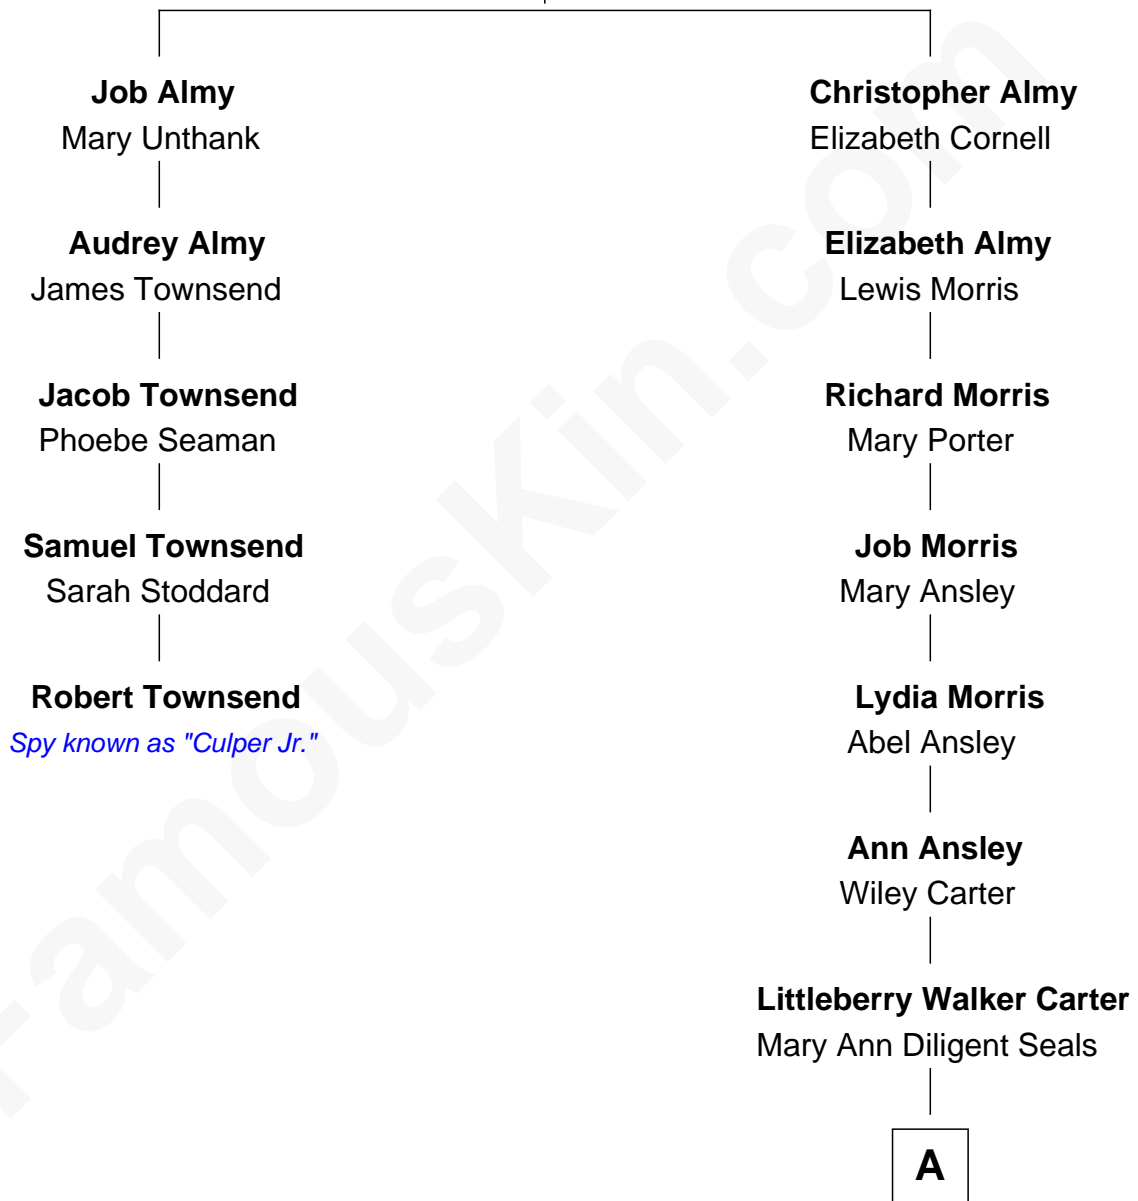

FamousKin.com

Relationship Chart of

Robert Townsend

Member of the Culper Spy Ring during the American Revolution

4th cousin 5 times removed of

Jimmy Carter
39th U.S. President

William Almy
Audrey Barlow

A

William Archibald Carter

Nina Pratt

Earl Carter

Lillian Gordy

Jimmy Carter

39th U.S. President

FamousKin.com