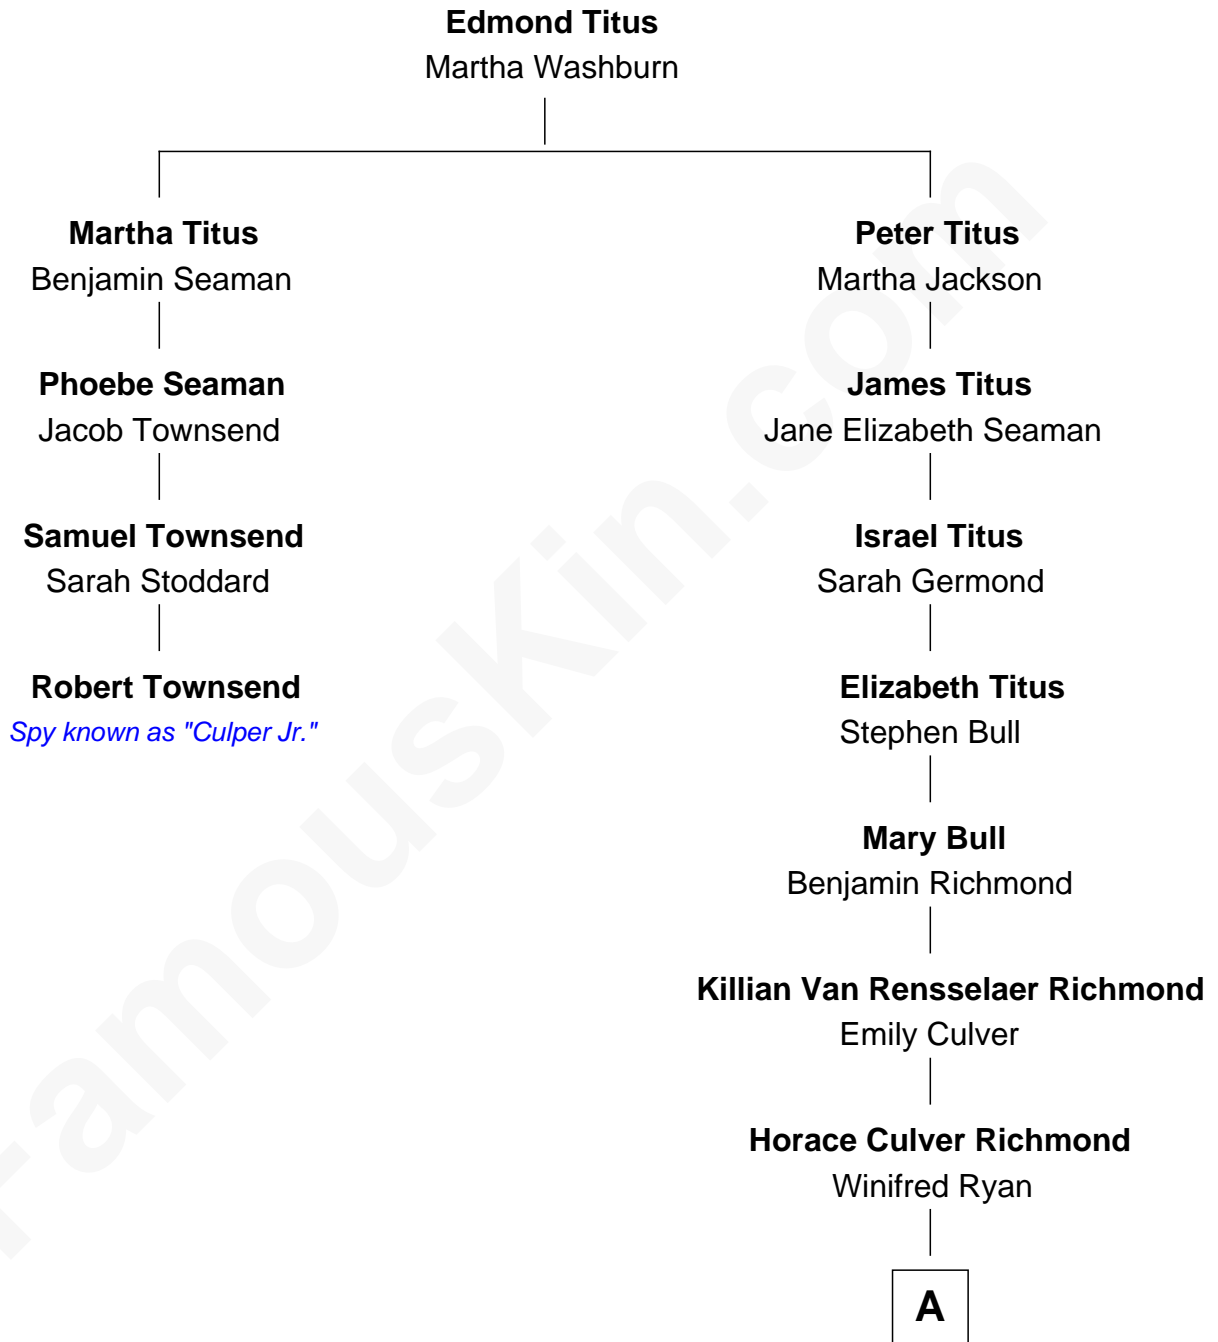

FamousKin.com

Relationship Chart of

Robert Townsend

Member of the Culper Spy Ring during the American Revolution

3rd cousin 7 times removed of

Martha Plimpton

TV, Movie & Stage Actress