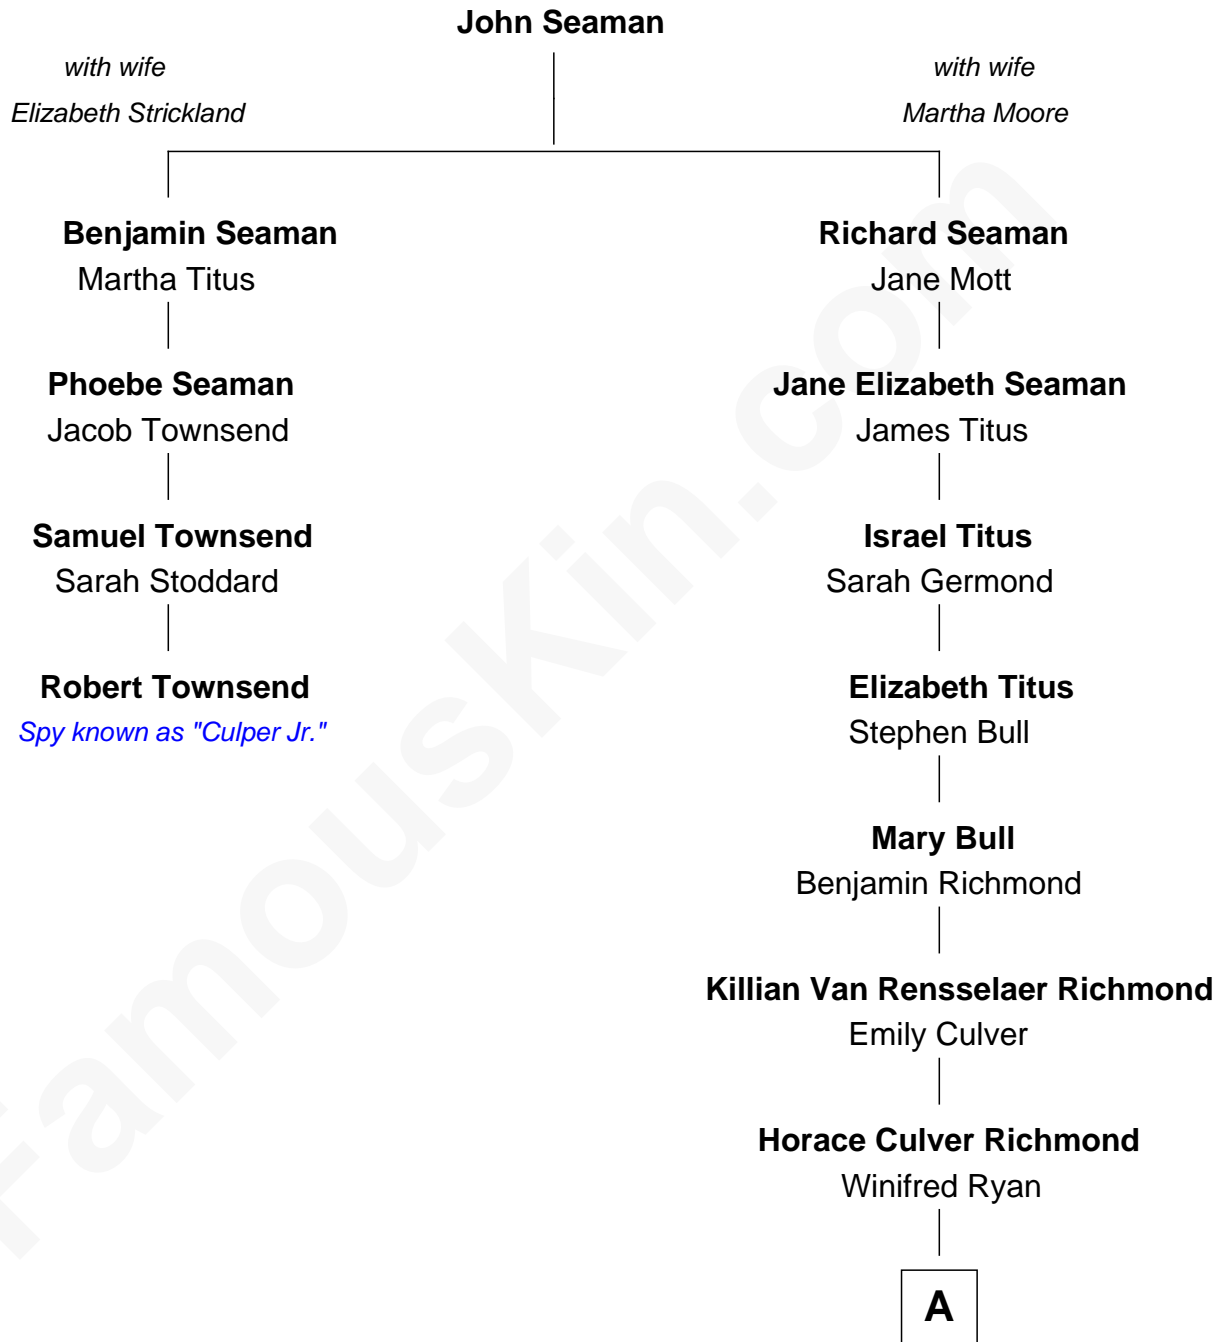

FamousKin.com

Relationship Chart of

Robert Townsend

Member of the Culper Spy Ring during the American Revolution

3rd cousin 7 times removed of

Martha Plimpton

TV, Movie & Stage Actress

A

Genevieve Winifred Richmond

William Reed Carradine

Richmond Reed Carradine

Sonia Henius

Keith Ian Carradine

Shelley Plimpton

Martha Plimpton

TV, Movie & Stage Actress

FamousKin.com