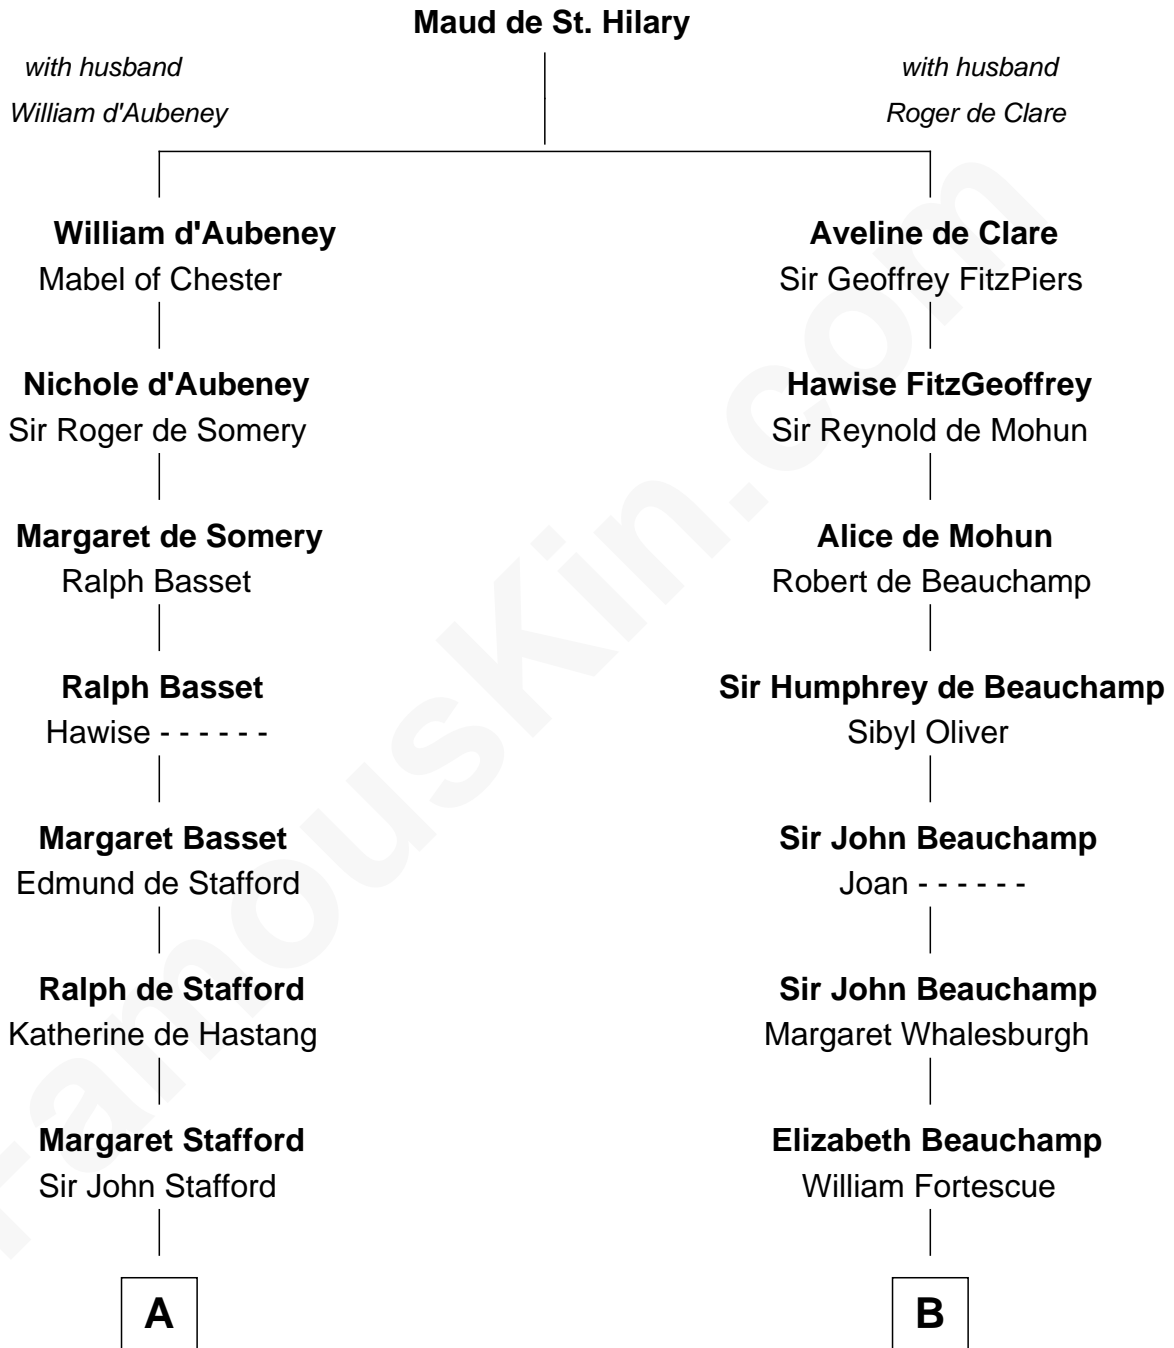

## Relationship Chart of

### Robert Townsend

*Member of the Culper Spy Ring during the American Revolution*

19th cousin 1 time removed of

**Aaron Burr**

*Killed Alexander Hamilton*

**C**

**Audrey Almy**  
James Townsend

**Jacob Townsend**  
Phoebe Seaman