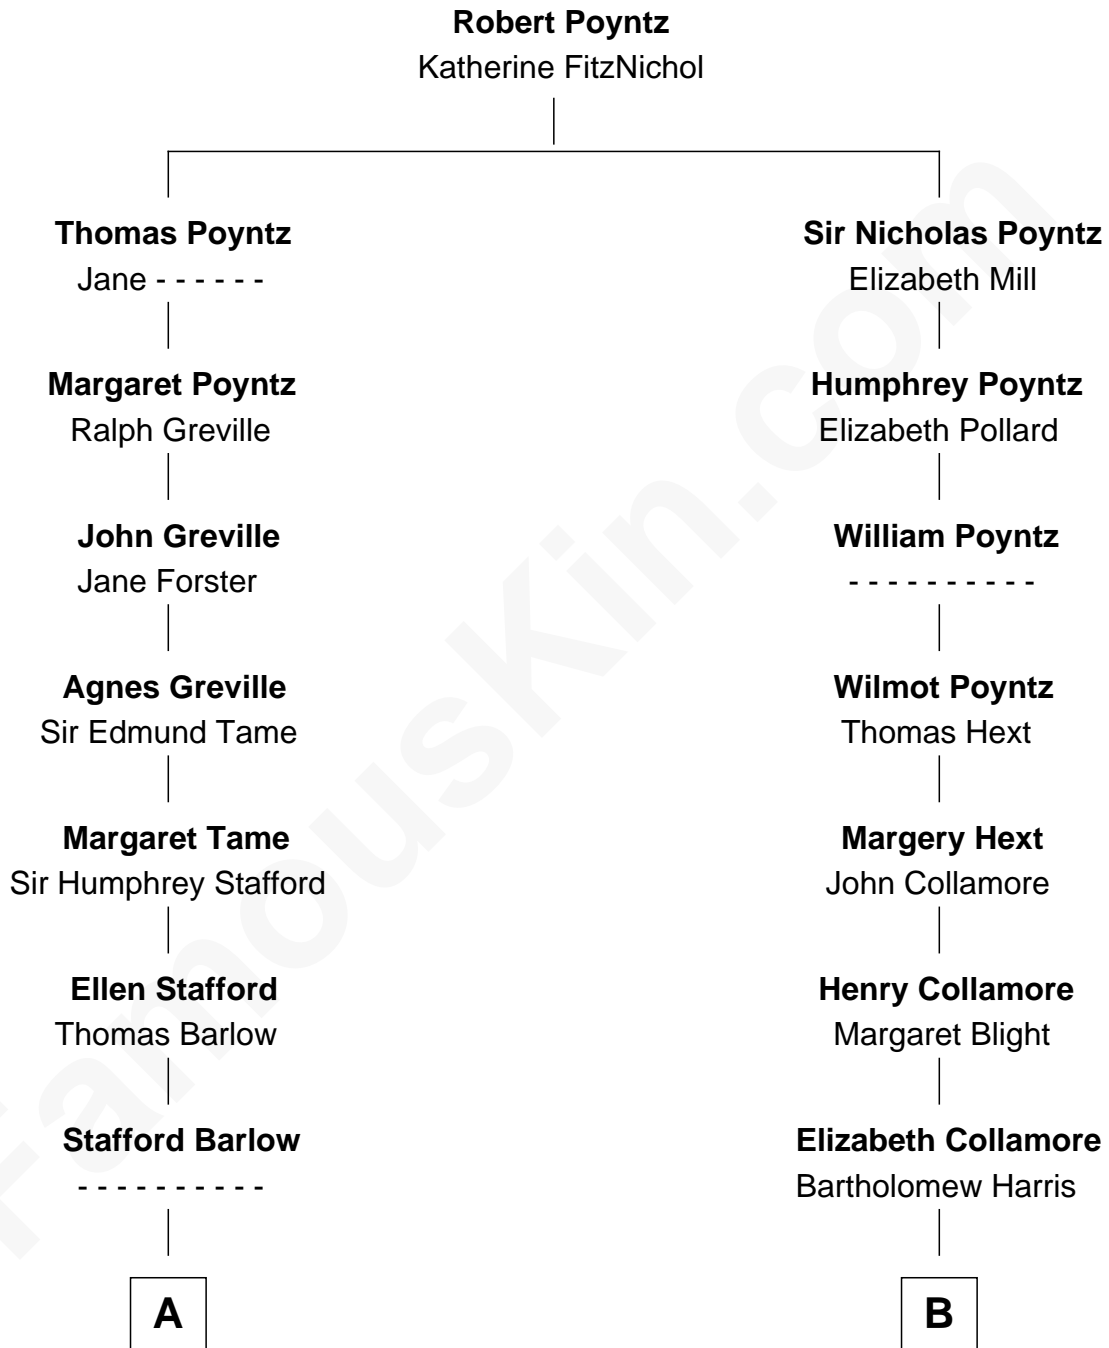

## Relationship Chart of

### Robert Townsend

*Member of the Culper Spy Ring during the American Revolution*

12th cousin of

### Aaron Burr

*Killed Alexander Hamilton*

**A**

**Audrey Barlow**

William Almy

**Job Almy**

Mary Unthank

**Audrey Almy**