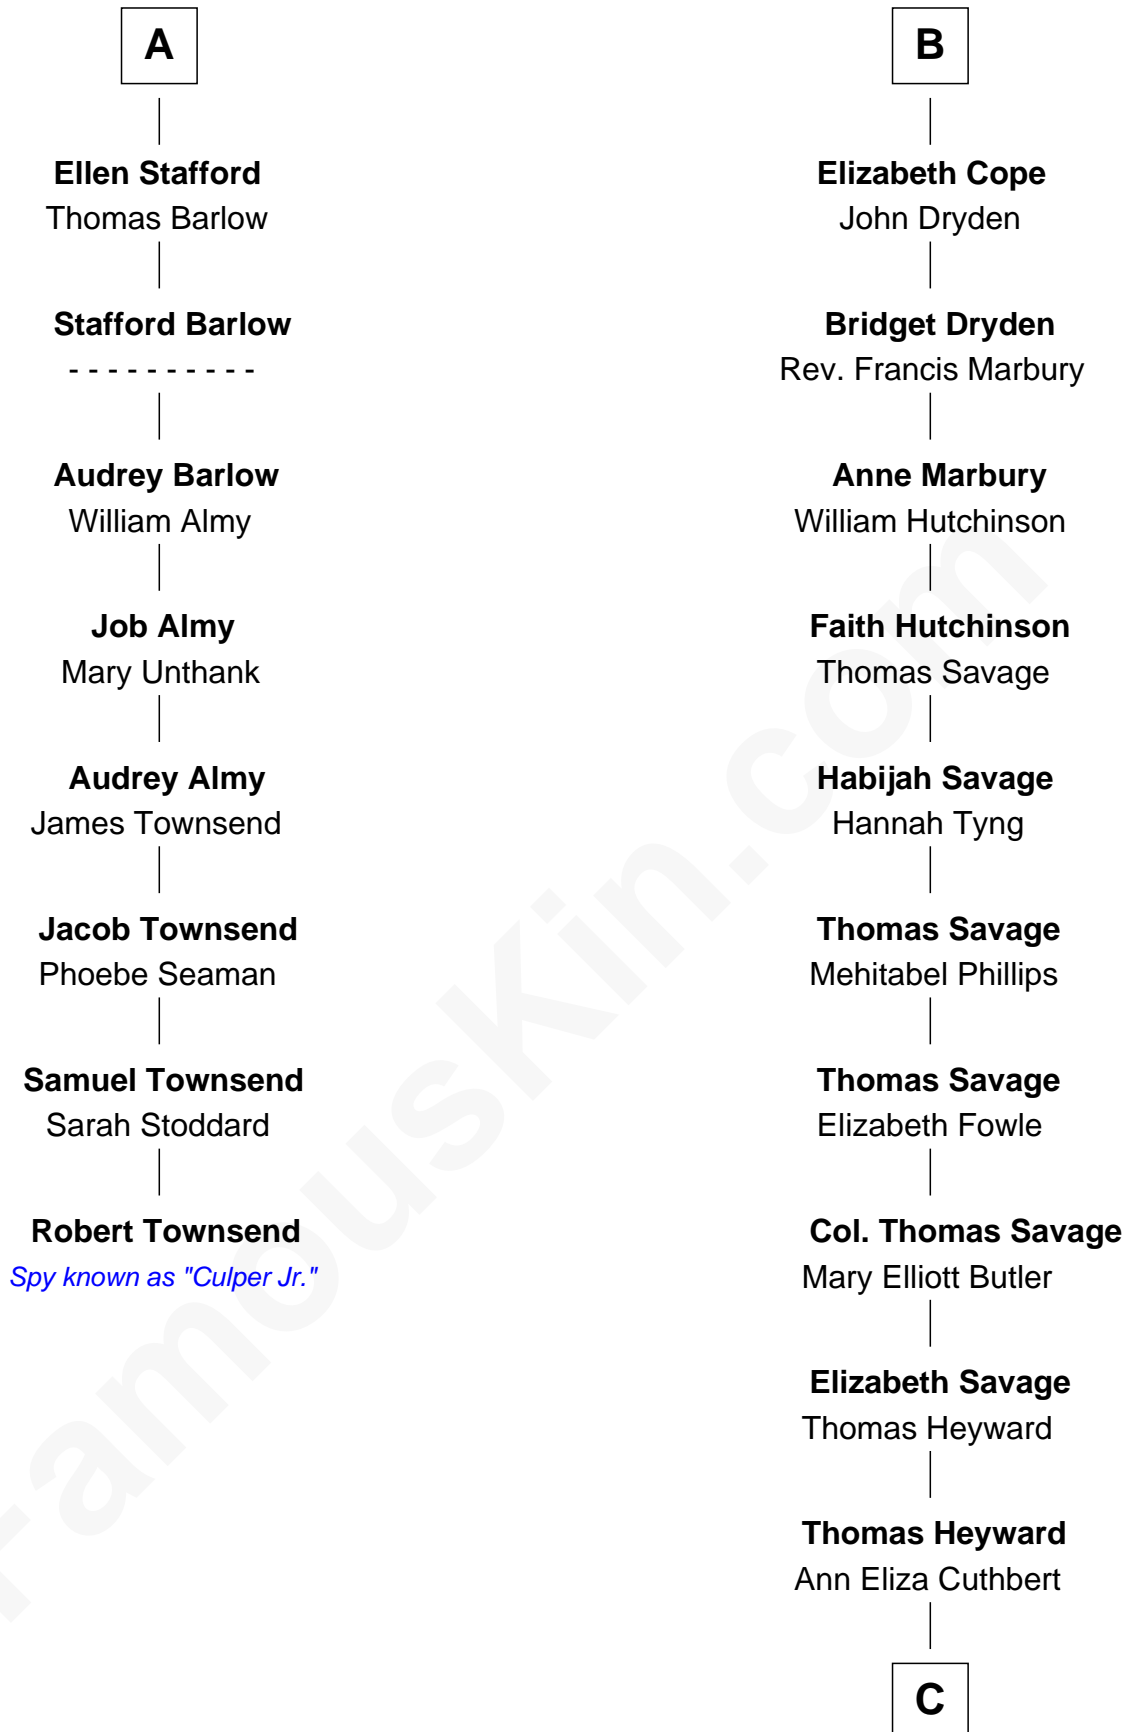

FamousKin.com

Relationship Chart of

Robert Townsend

Member of the Culper Spy Ring during the American Revolution

14th cousin 6 times removed of

DuBose Heyward

Author of Porgy (Porgy & Bess)

C

Thomas Savage Heyward

Georgianna Hasell

Thomas Savage Heyward

Louisa Watkins

Edwin Watkins Heyward

Jane Screven DuBose

DuBose Heyward

American Novelist