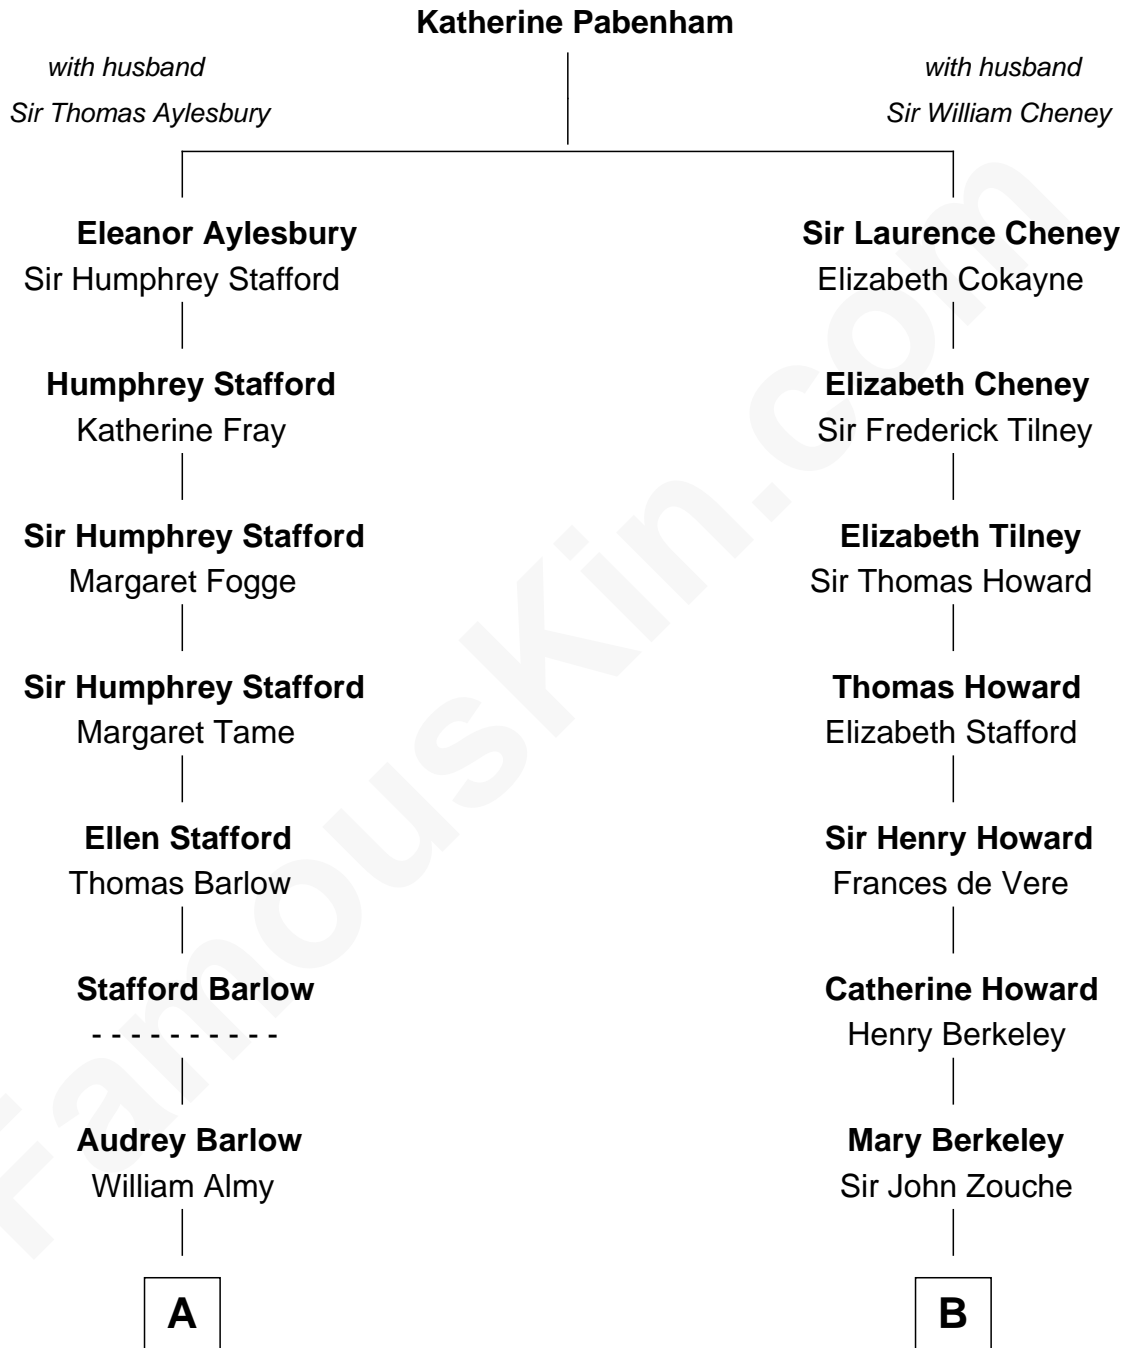

FamousKin.com

Relationship Chart of

Robert Townsend

Member of the Culper Spy Ring during the American Revolution

11th cousin 3 times removed of

Francis Scott Key

Author of "The Star Spangled Banner"

A

Job Almy
Mary Unthank

Audrey Almy
James Townsend

Jacob Townsend
Phoebe Seaman

Samuel Townsend
Sarah Stoddard

Robert Townsend
Spy known as "Culper Jr."

B

Sir John Zouche
Isabel Lowe

Elizabeth Zouche
Col. Devereux Wolseley