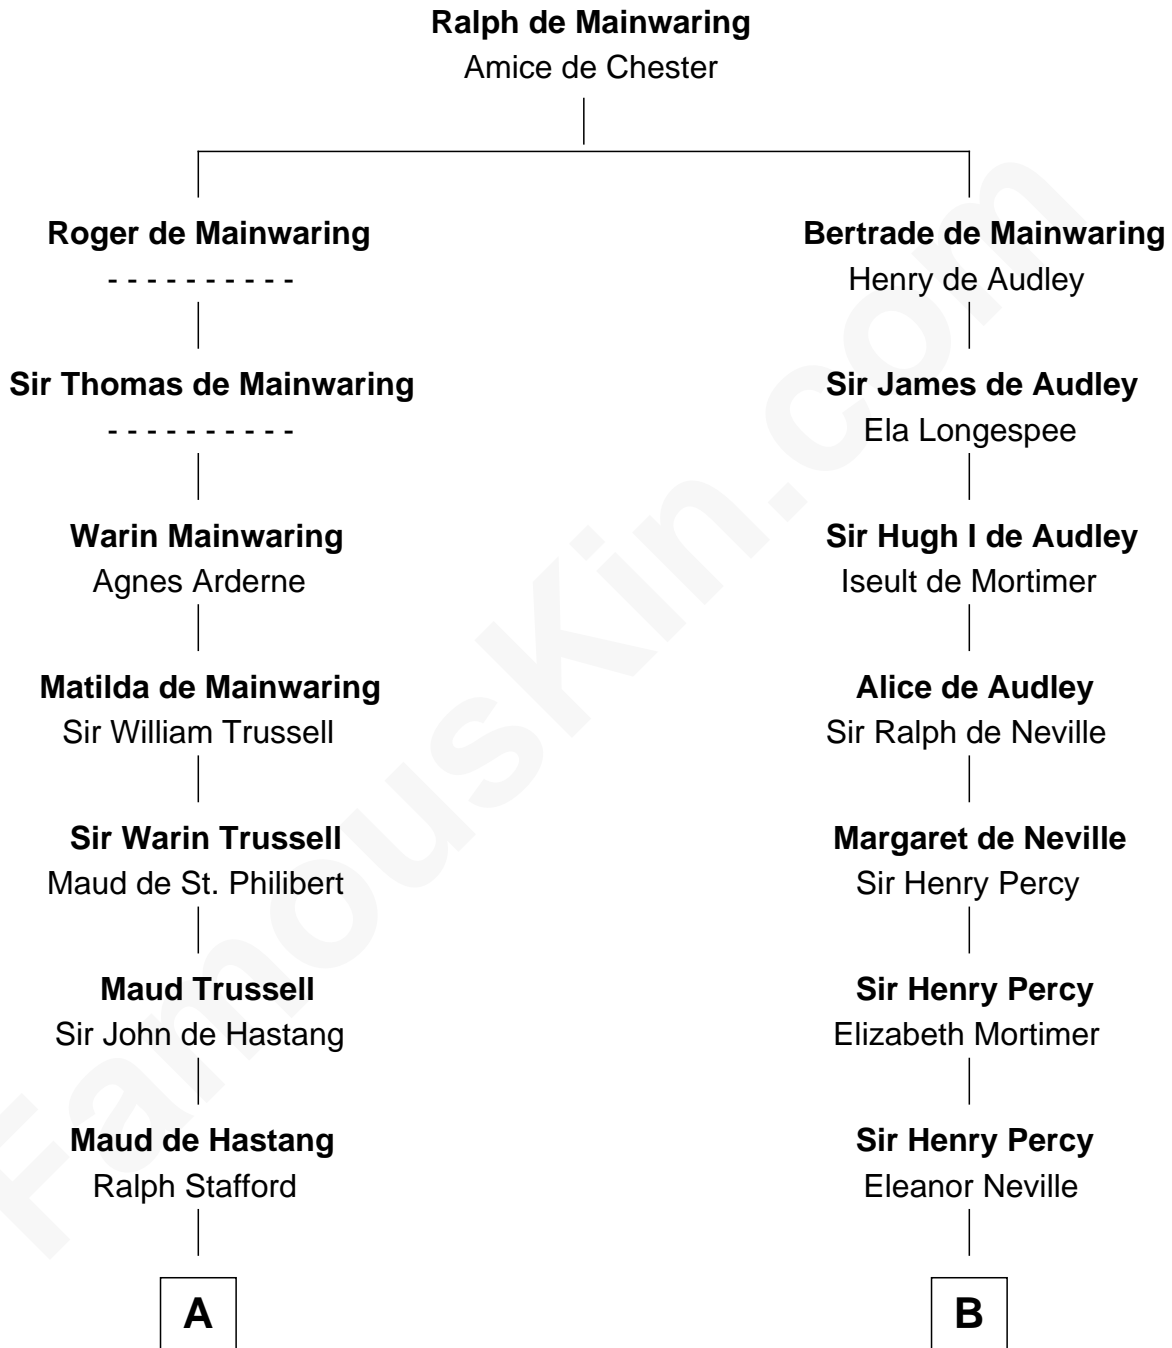

## Relationship Chart of

### Robert Townsend

Member of the Culper Spy Ring during the American Revolution

19th cousin 2 times removed of

### Francis Scott Key

Author of "The Star Spangled Banner"

**C**

**Jacob Townsend**

Phoebe Seaman

**Samuel Townsend**

Sarah Stoddard

**Robert Townsend**