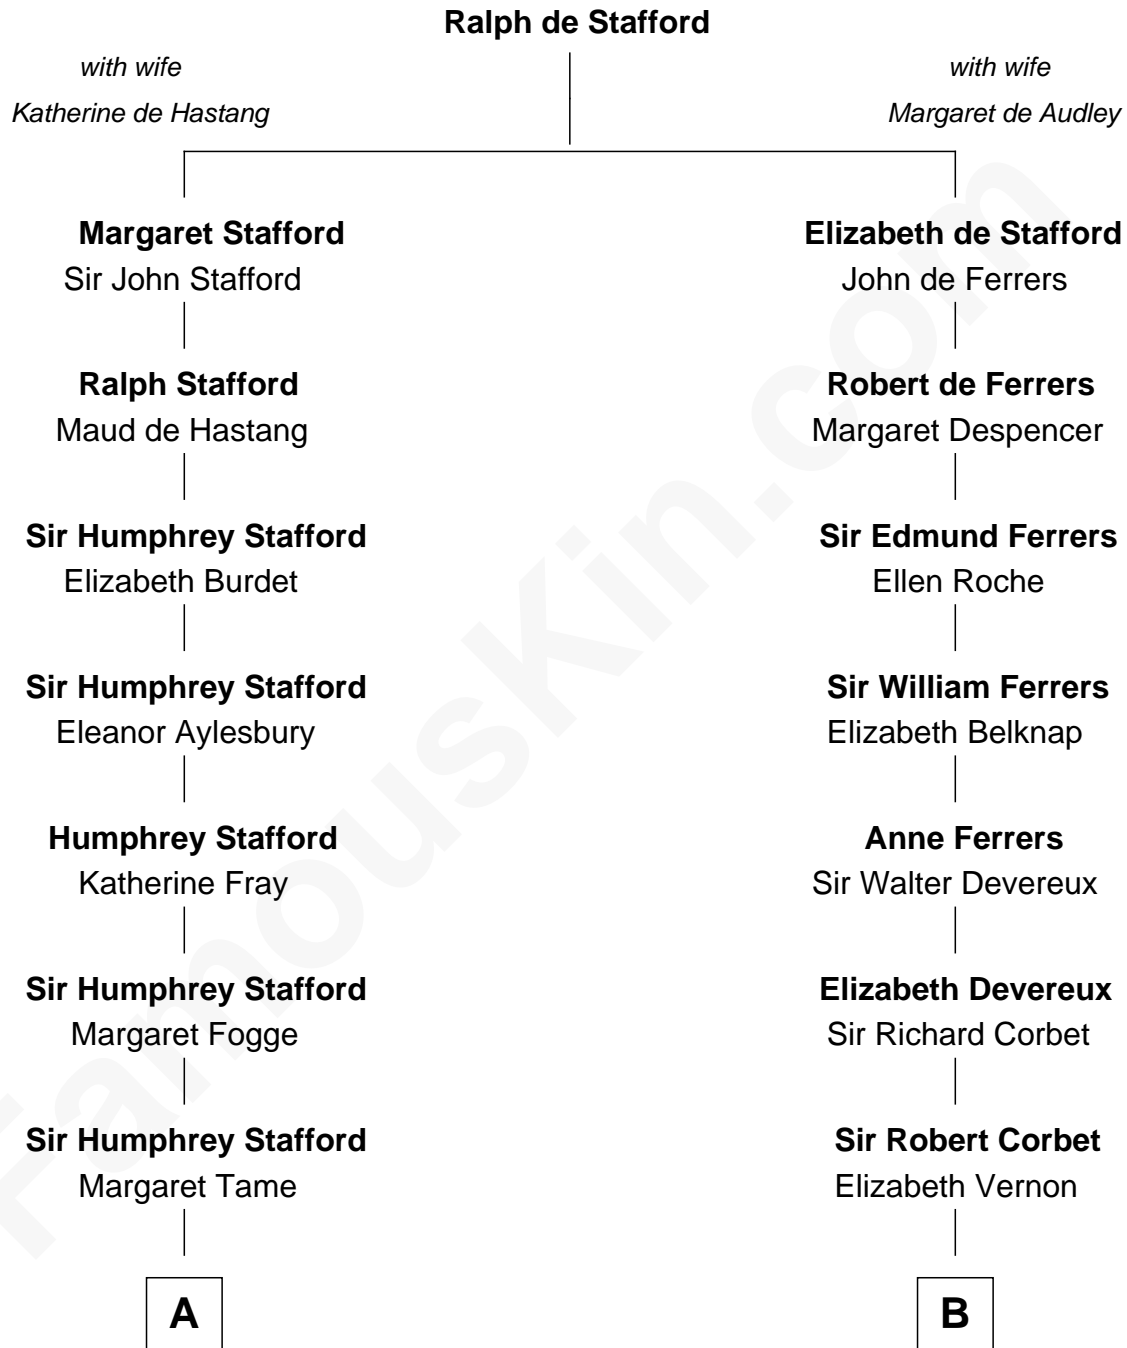

FamousKin.com

Relationship Chart of

Robert Townsend

Member of the Culper Spy Ring during the American Revolution

14th cousin 5 times removed of

John D. Rockefeller

Founder of the Standard Oil Company

C

—
Lucy Avery

Godfrey Lewis Rockefeller

—
William Avery Rockefeller

Eliza Davison

—
John D. Rockefeller

Founder of the Standard Oil Company

FamousKin.com