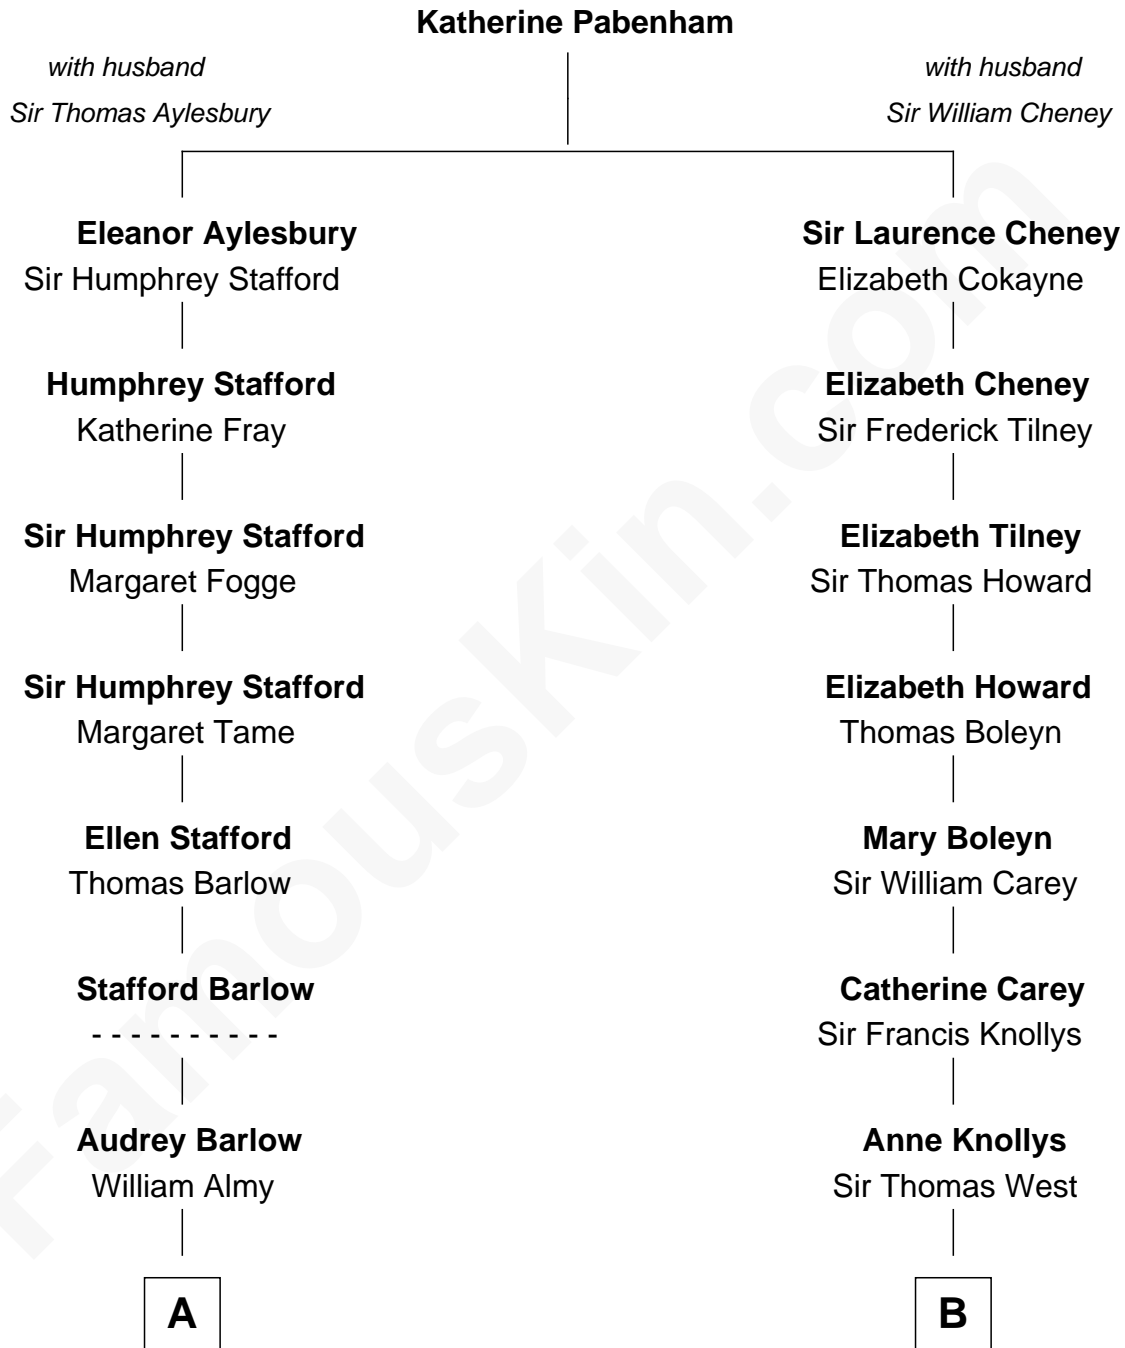

FamousKin.com

Relationship Chart of

Robert Townsend

Member of the Culper Spy Ring during the American Revolution

11th cousin 7 times removed of

Nelson Rockefeller
41st U.S. Vice-President

C

John Davison Rockefeller

Abby Greene Aldrich

Nelson Rockefeller

41st U.S. Vice-President

FamousKin.com