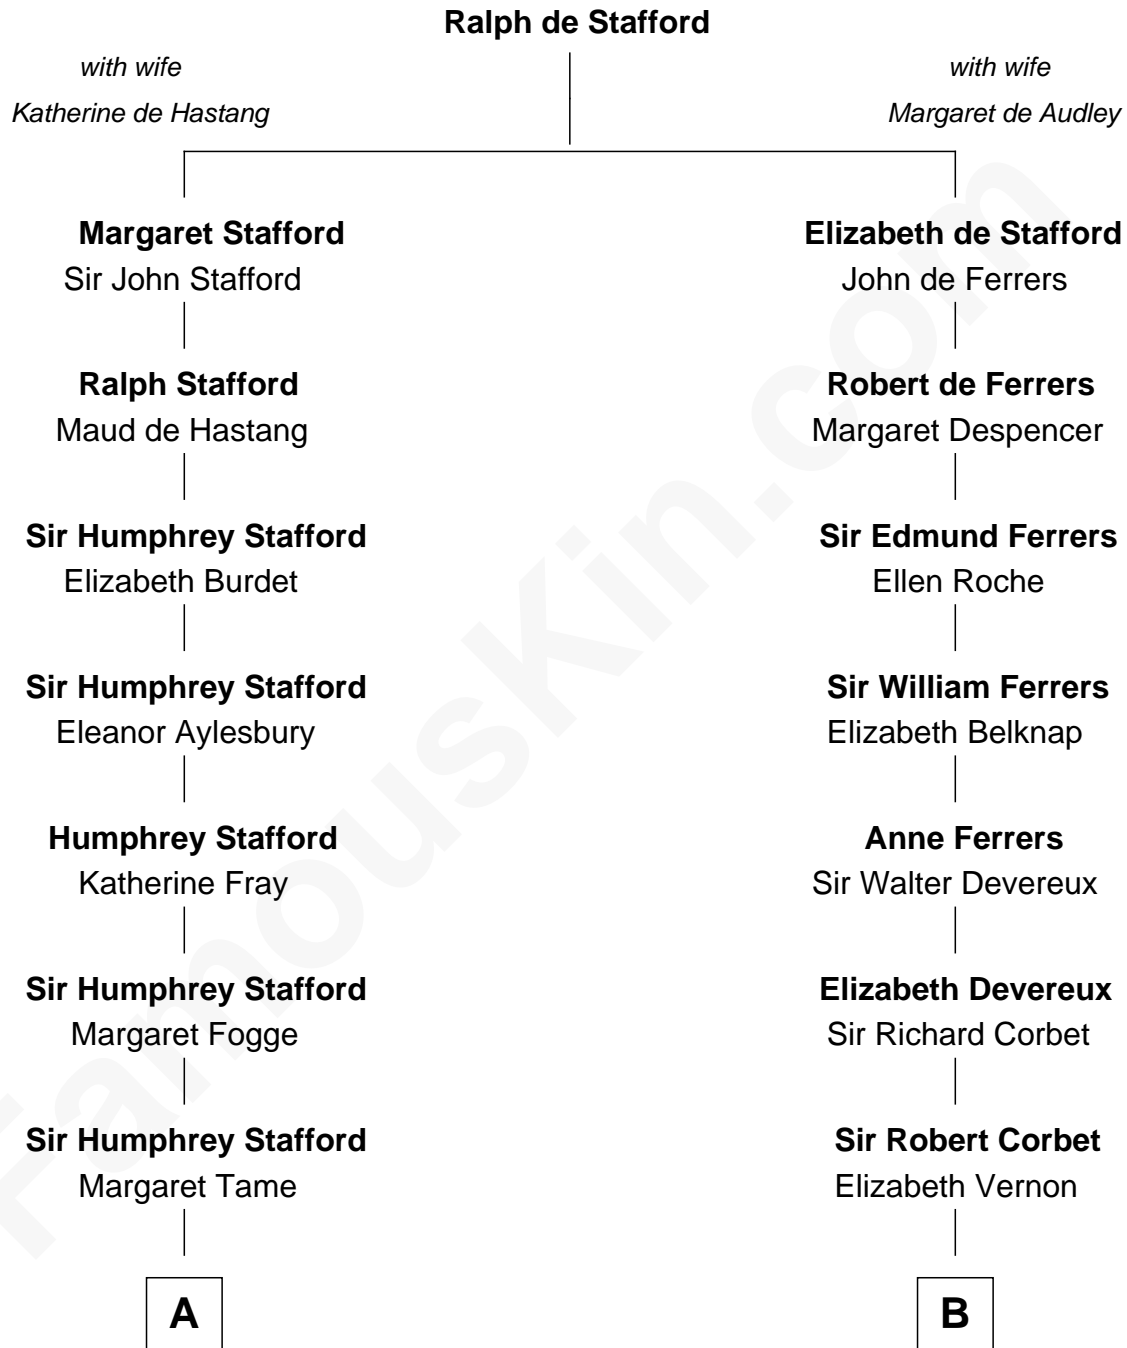

FamousKin.com

Relationship Chart of

Robert Townsend

Member of the Culper Spy Ring during the American Revolution

14th cousin 7 times removed of

Nelson Rockefeller

41st U.S. Vice-President

C

Lucy Avery

Godfrey Lewis Rockefeller

William Avery Rockefeller

Eliza Davison

John Davison Rockefeller

Laura Celestia Spelman

John Davison Rockefeller

Abby Greene Aldrich

Nelson Rockefeller

41st U.S. Vice-President

FamousKin.com