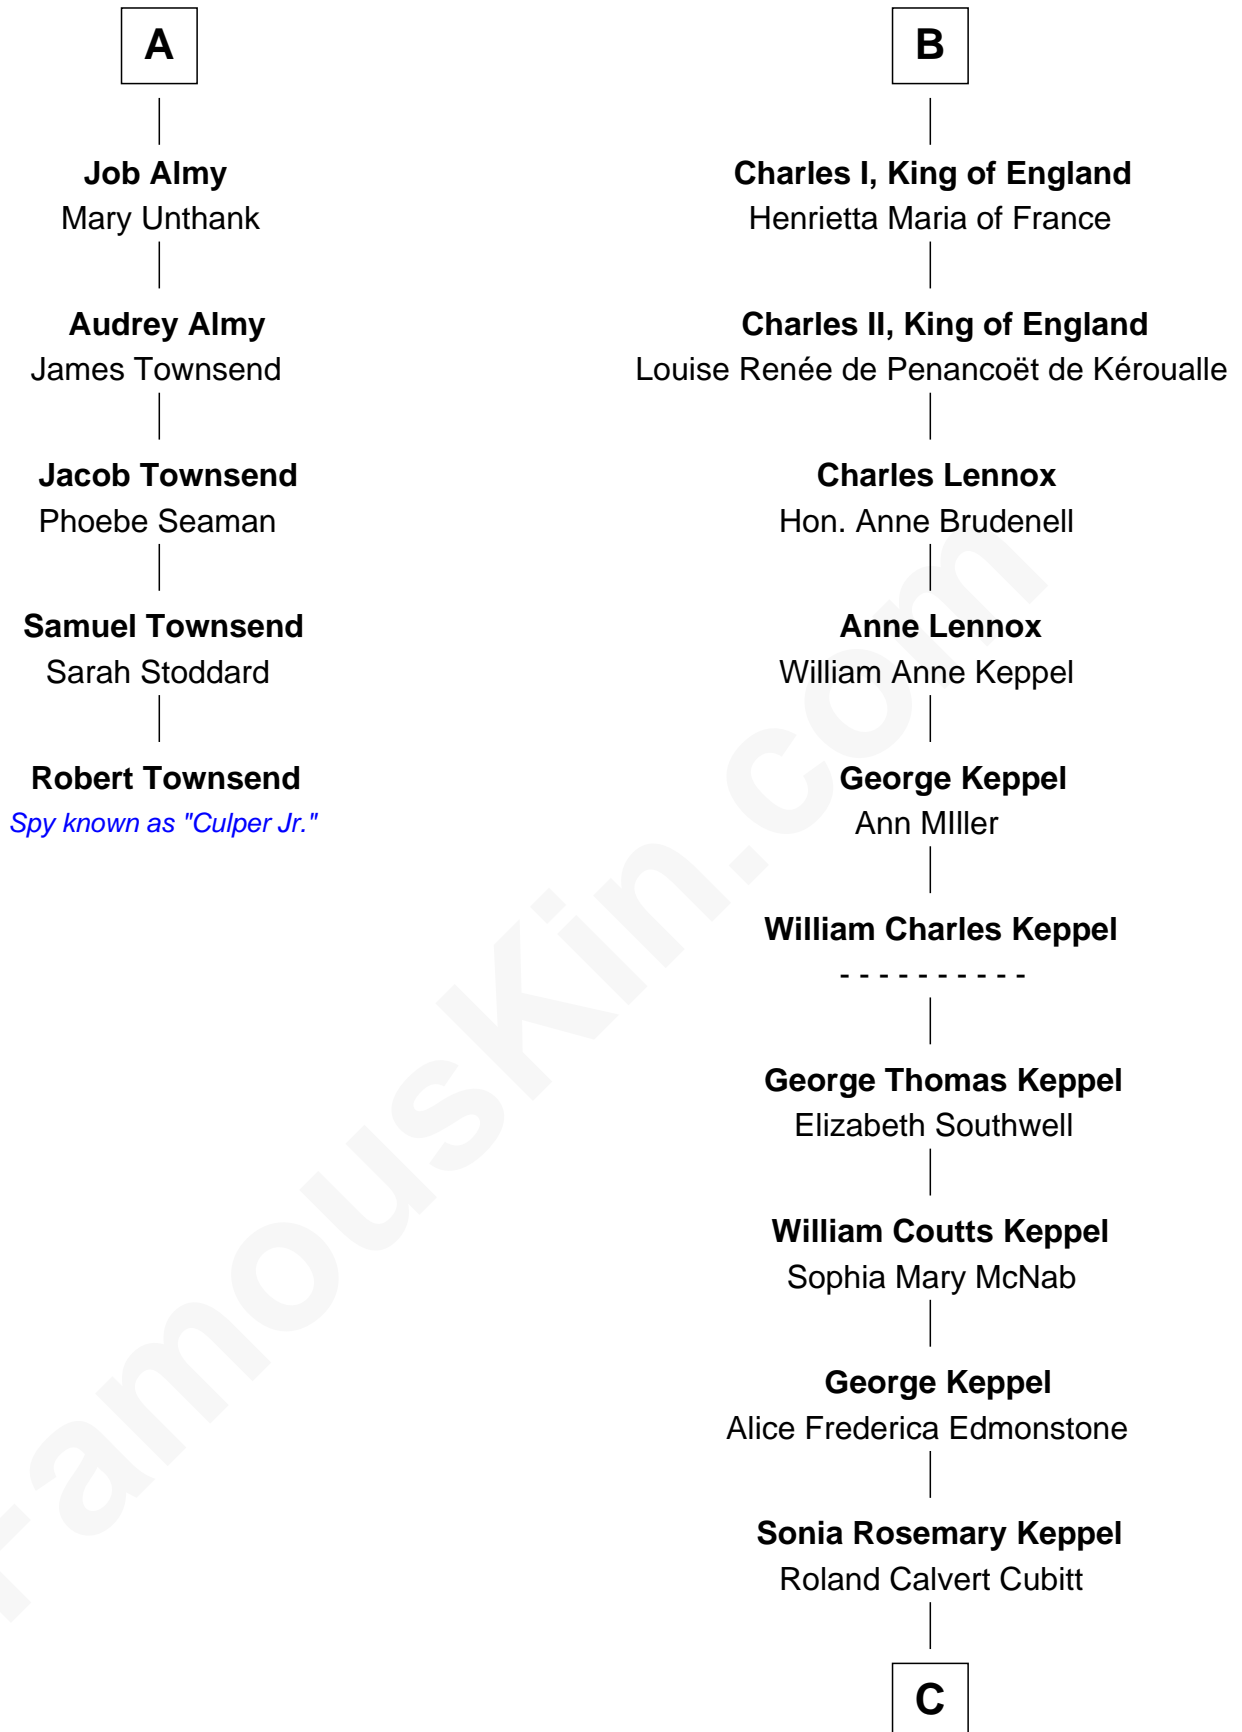

FamousKin.com

Relationship Chart of

Robert Townsend

Member of the Culper Spy Ring during the American Revolution

11th cousin 7 times removed of

Camilla Parker Bowles

Queen Consort of the United Kingdom

C