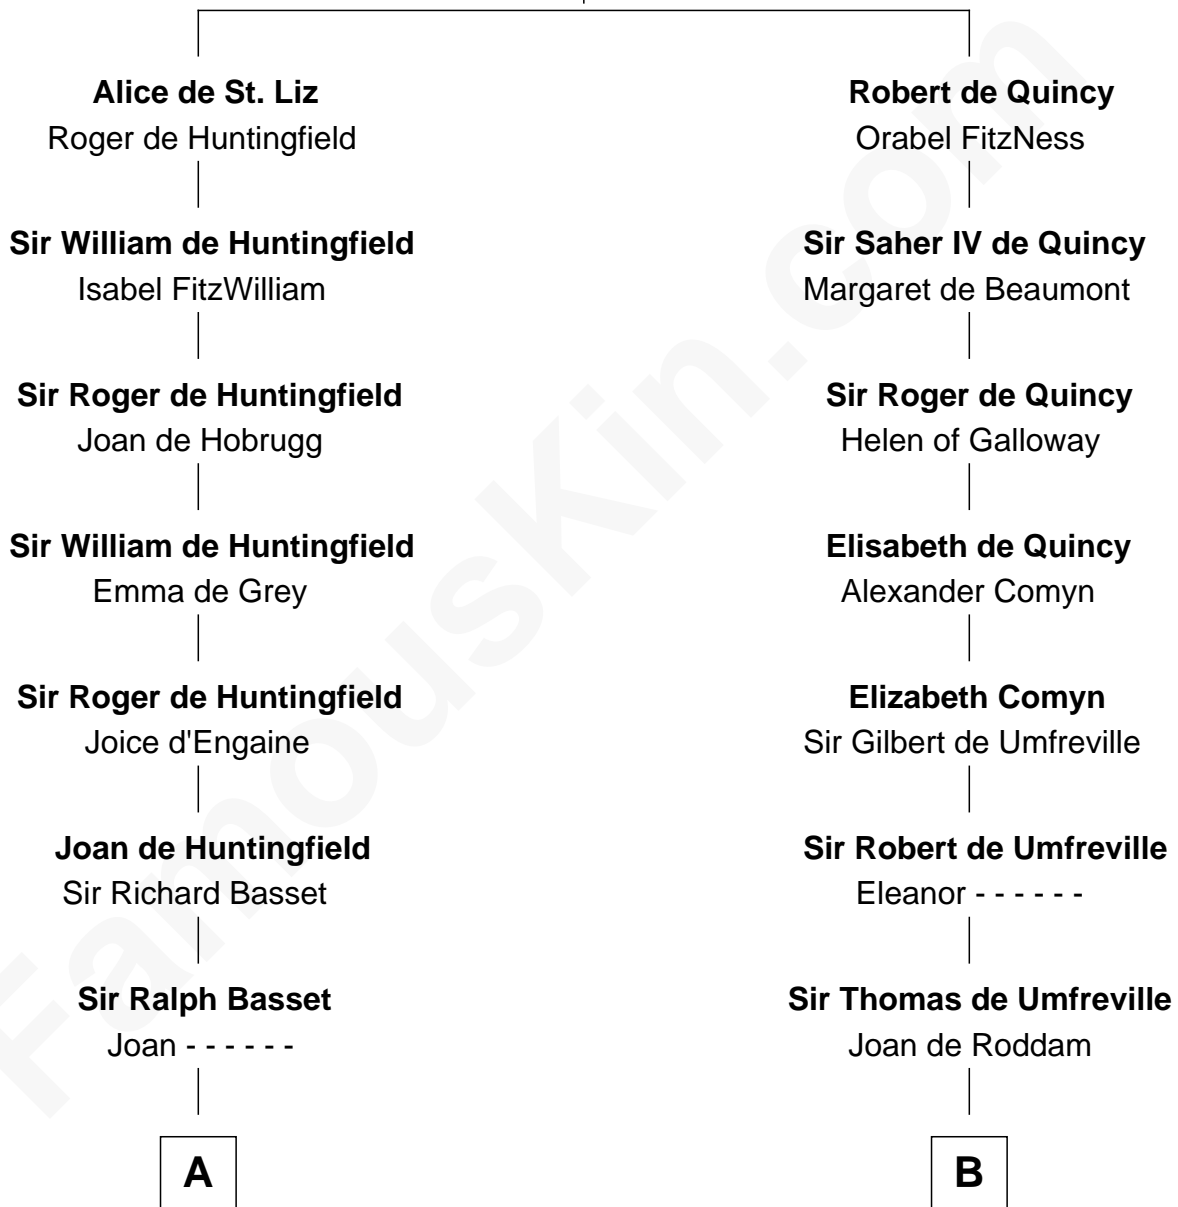

Saher I de Quincy

Maud de St. Liz