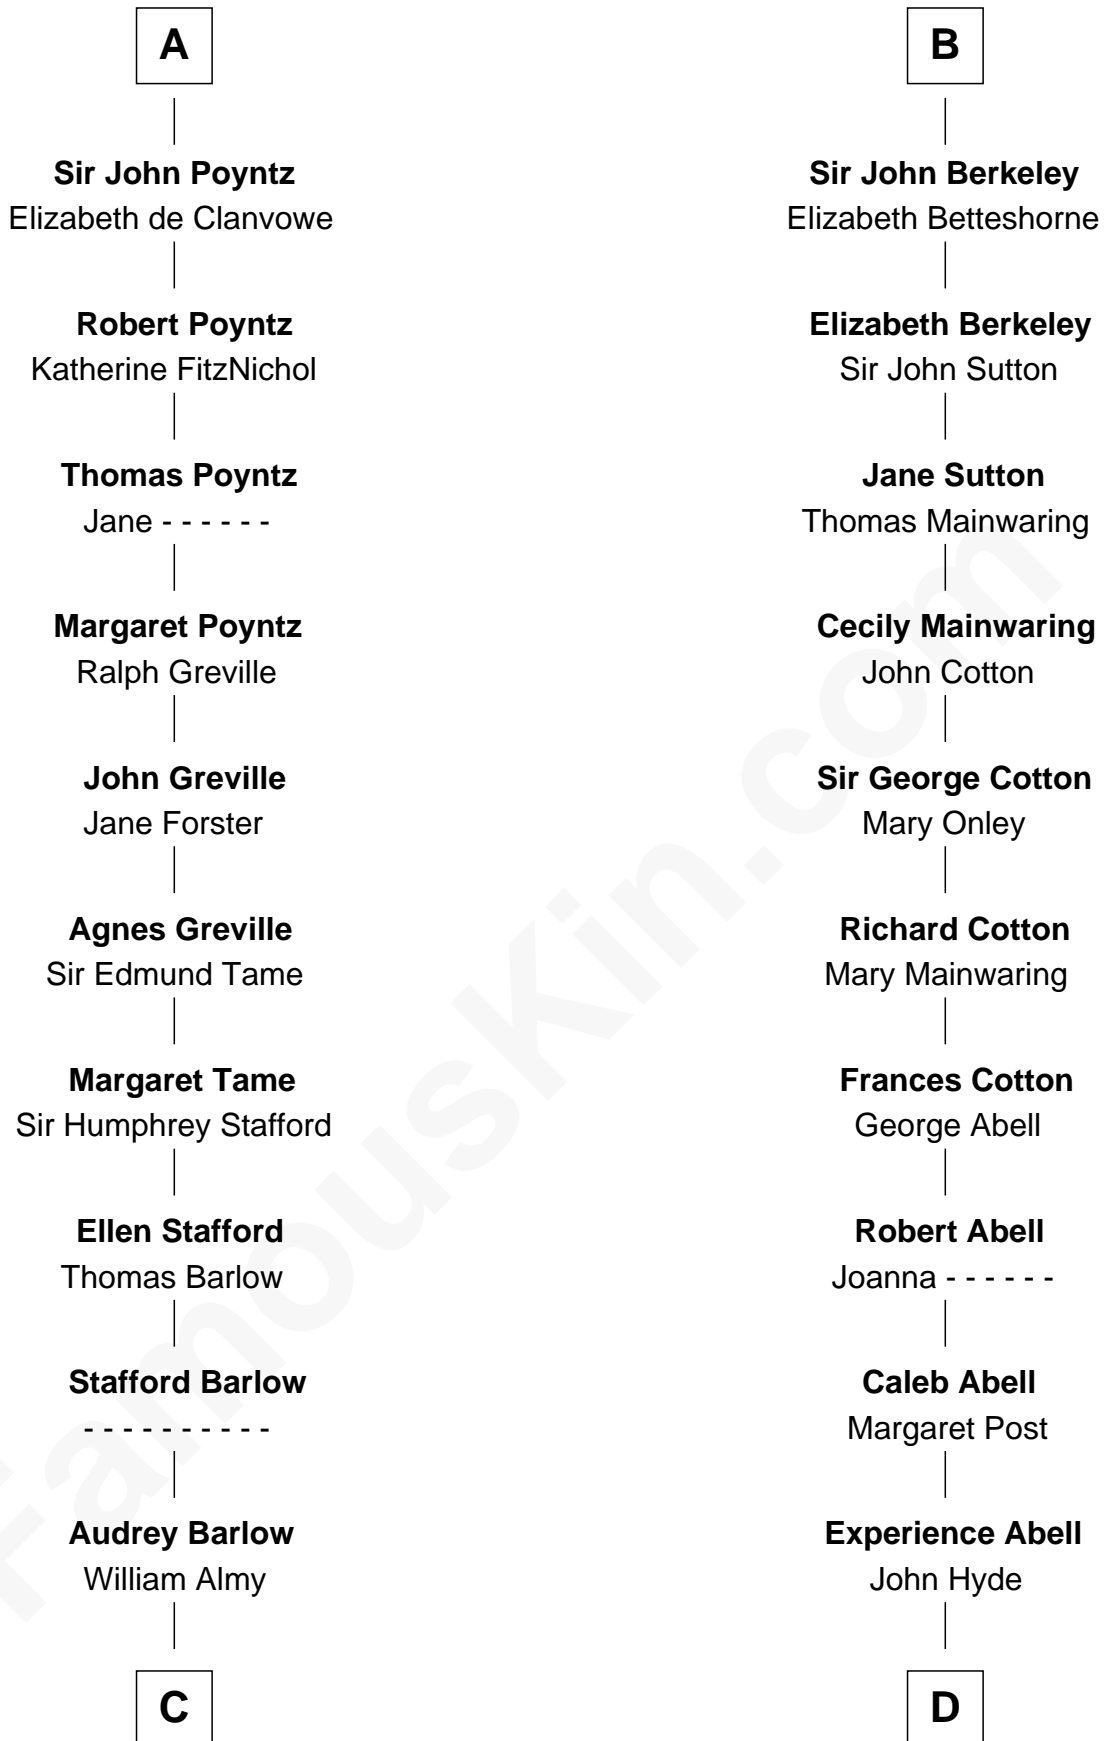

## Relationship Chart of

### Robert Townsend

*Member of the Culper Spy Ring during the American Revolution*

21st cousin of

**Grover Cleveland**  
*22nd and 24th U.S. President*

**C**

**Job Almy**  
Mary Unthank

**Audrey Almy**  
James Townsend