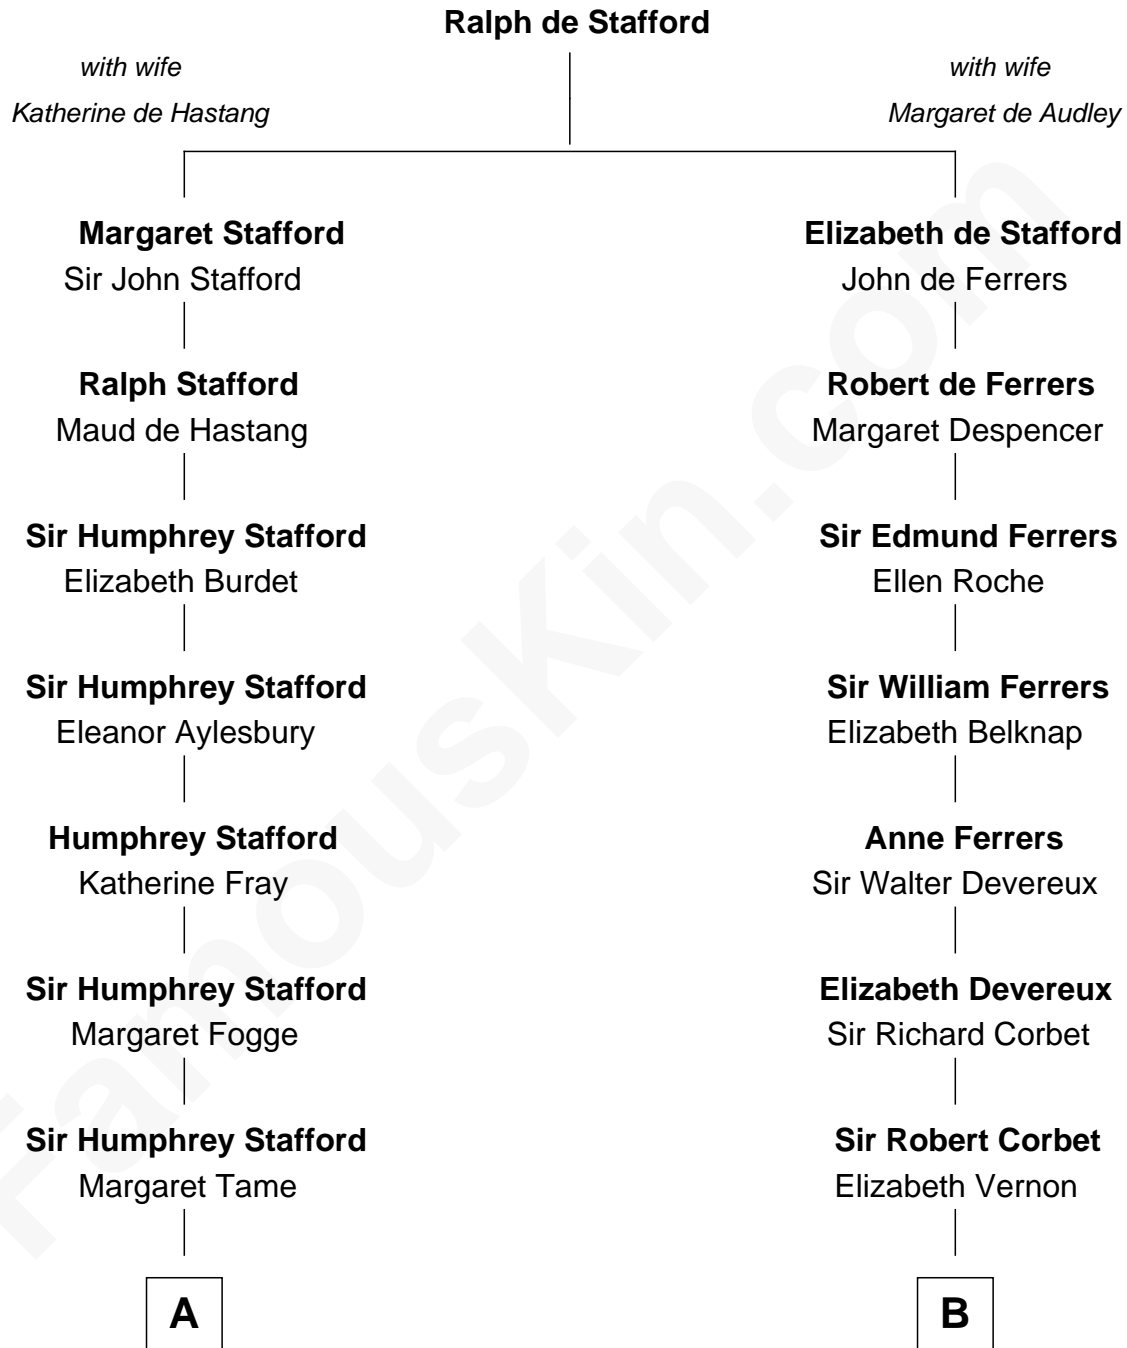

## Relationship Chart of

### Robert Townsend

*Member of the Culper Spy Ring during the American Revolution*

14th cousin 4 times removed of

### Grover Cleveland

*22nd and 24th U.S. President*

FamousKin.com