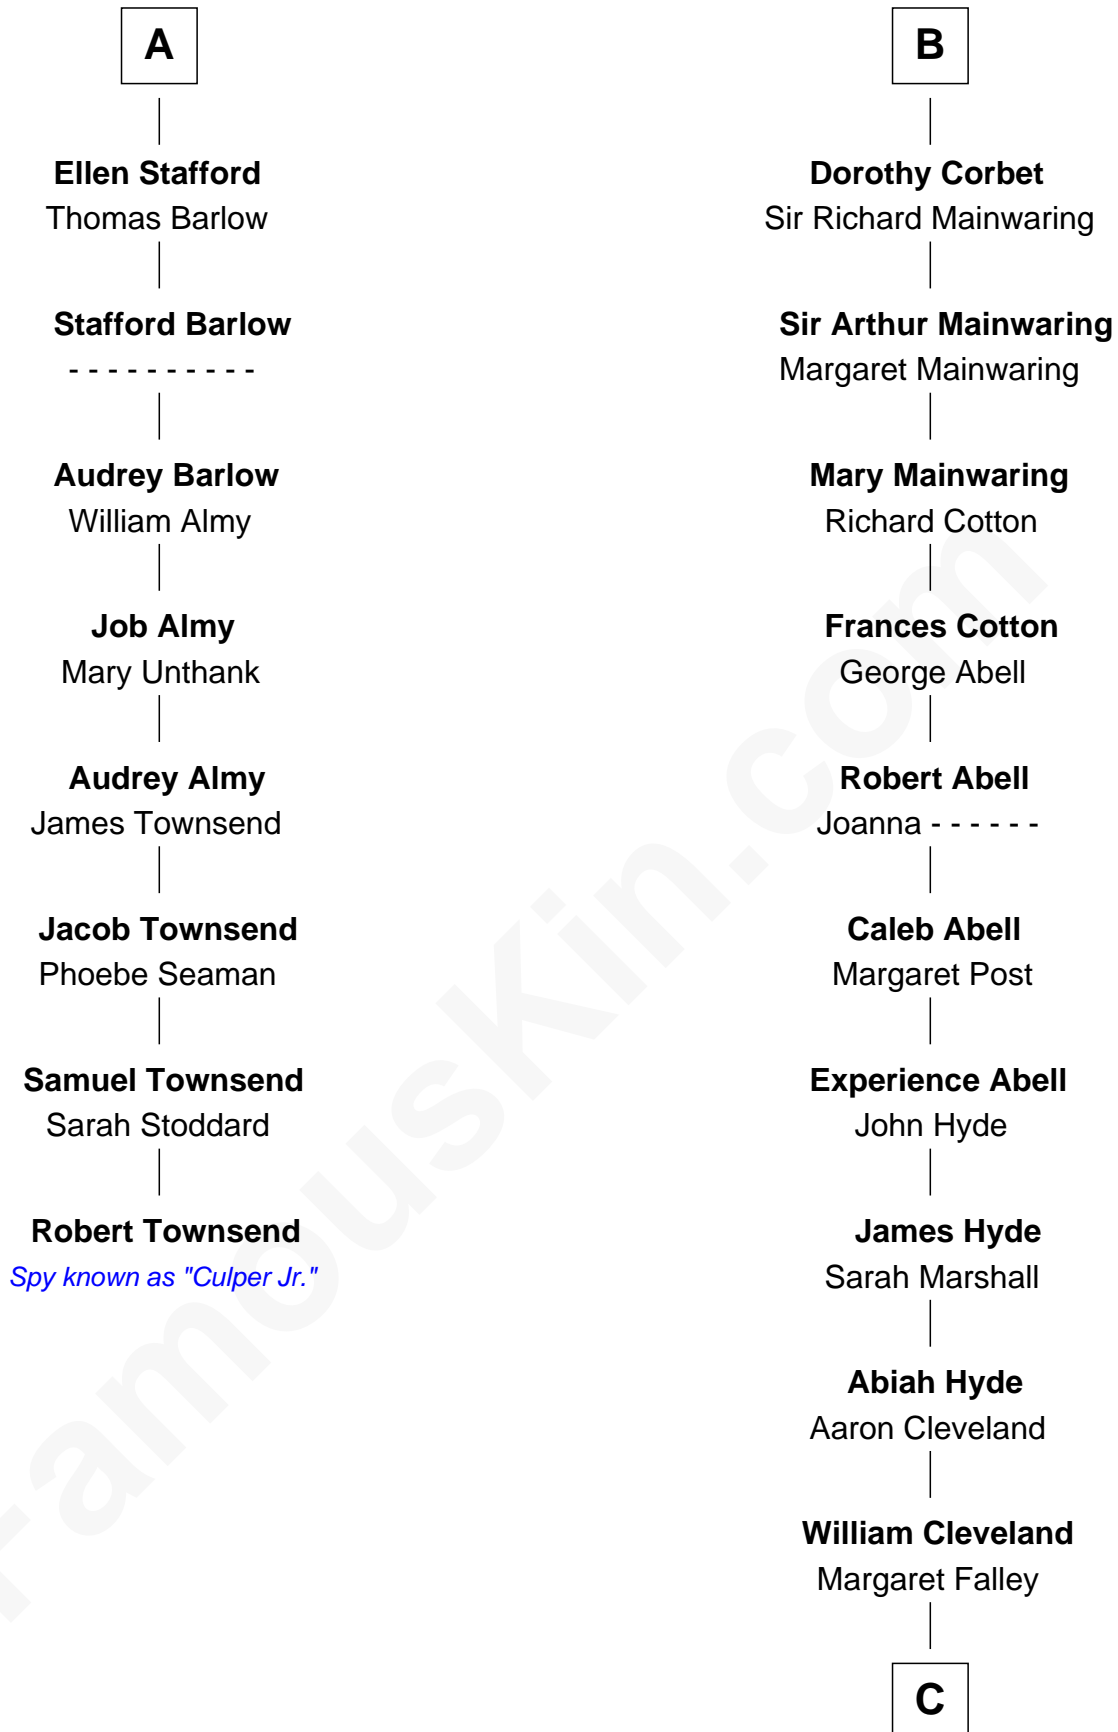

## Relationship Chart of

### Robert Townsend

*Member of the Culper Spy Ring during the American Revolution*

14th cousin 4 times removed of

### Grover Cleveland

*22nd and 24th U.S. President*

FamousKin.com