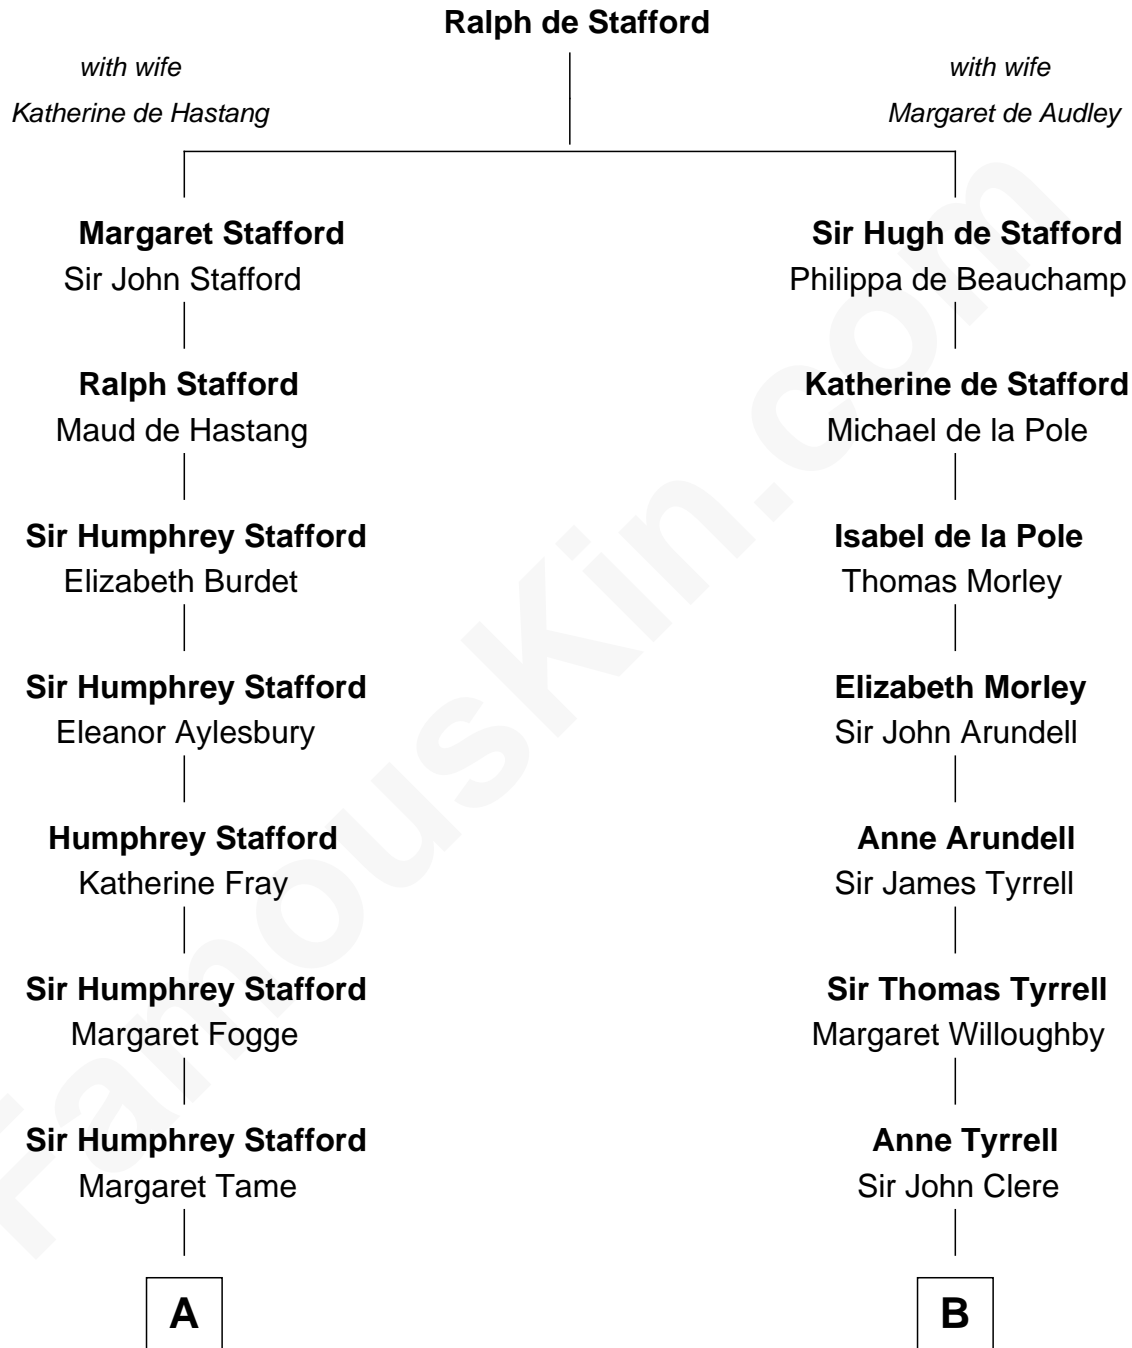

**FamousKin.com**  
**Relationship Chart of**  
**Robert Townsend**

*Member of the Culper Spy Ring during the American Revolution*

**14th cousin 6 times removed of**

**Mamie (Doud) Eisenhower**

*First Lady of President Dwight Eisenhower*

**C**

—  
**Maria Riggs**

Eli Doud  
—

—  
**Royal Houghton Doud**

Mary Cornelia Sheldon  
—

—  
**John Sheldon Doud**

Elivera Mathilda Carlson  
—

—  
**Mamie (Doud) Eisenhower**

*First Lady of Dwight Eisenhower*

FamousKin.com