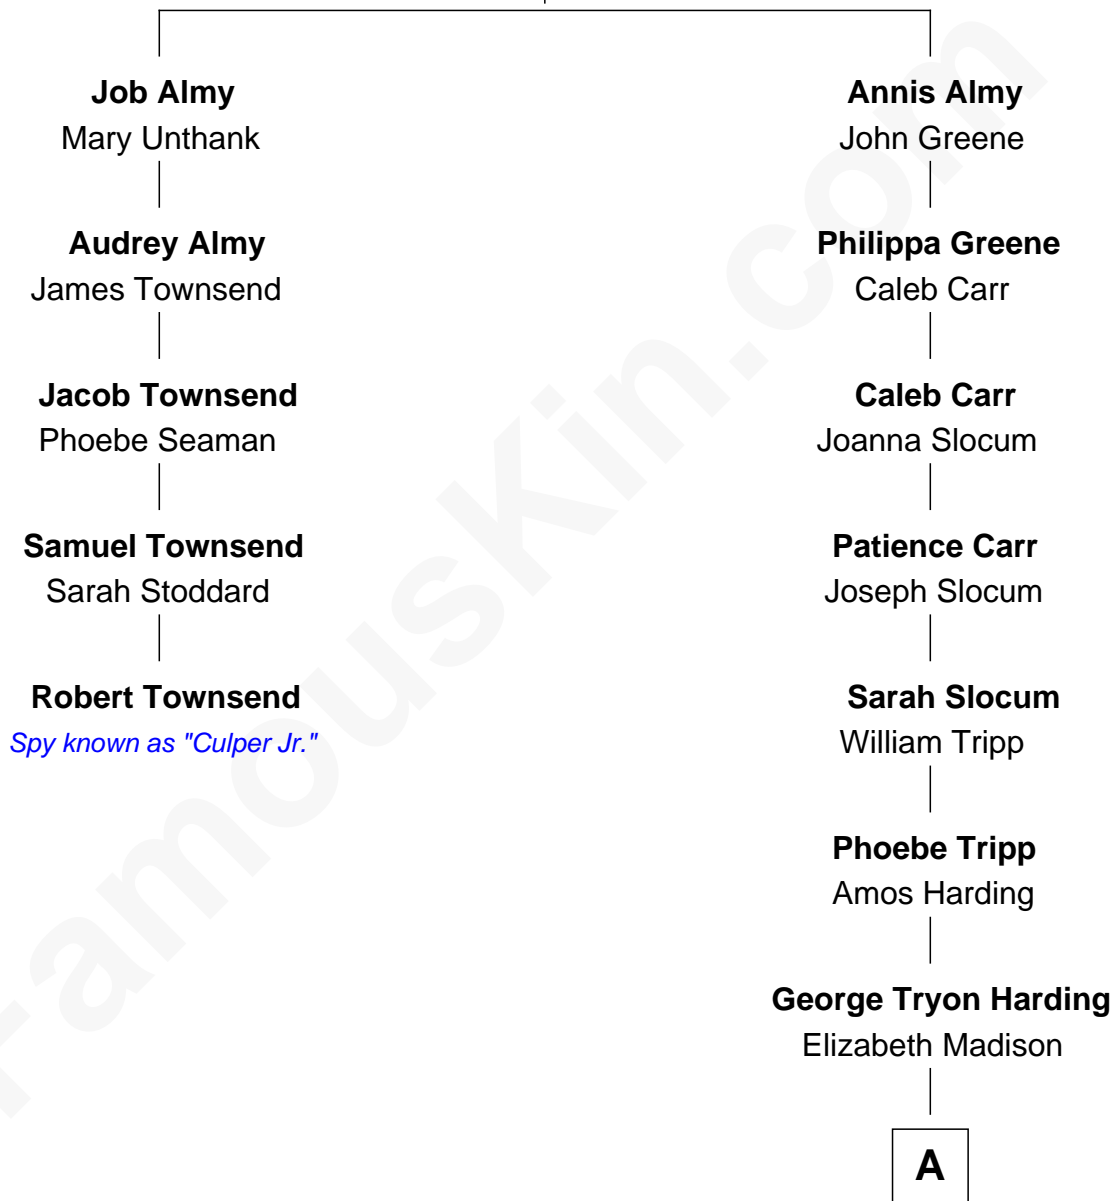

## Relationship Chart of

### Robert Townsend

*Member of the Culper Spy Ring during the American Revolution*

4th cousin 5 times removed of

**Warren G. Harding**  
*29th U.S. President*

**William Almy**  
Audrey Barlow

**A**

Charles Alexander Harding

Mary Ann Crawford

Dr. George Tryon Harding

Phoebe Elizabeth Dickerson

Warren G. Harding

*29th U.S. President*

FamousKin.com