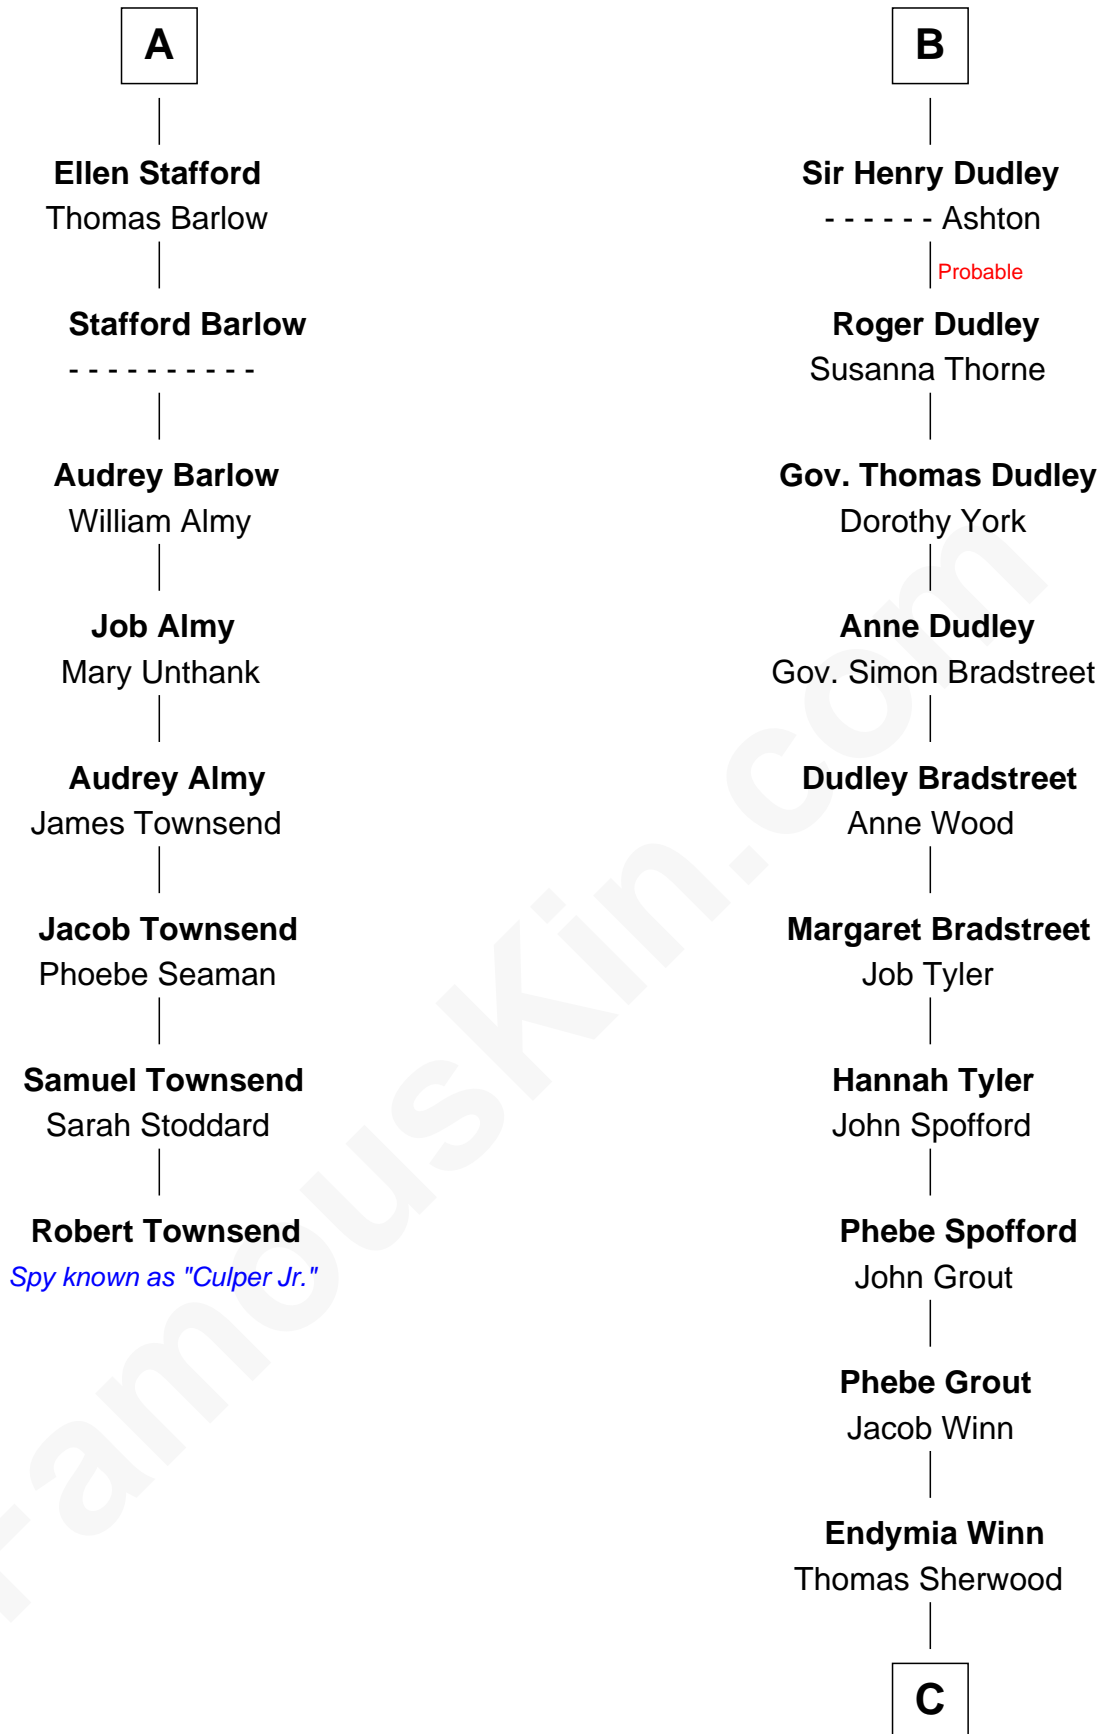

FamousKin.com

Relationship Chart of

Robert Townsend

Member of the Culper Spy Ring during the American Revolution

14th cousin 6 times removed of

Herbert Hoover
31st U.S. President

C

—
Lucinda Sherwood

John Minthorn

—
Theodore Minthorn

Mary Wasley

—
Hulda Randall Minthorn

Jessie Clark Hoover

—
Herbert Hoover

31st U.S. President

FamousKin.com