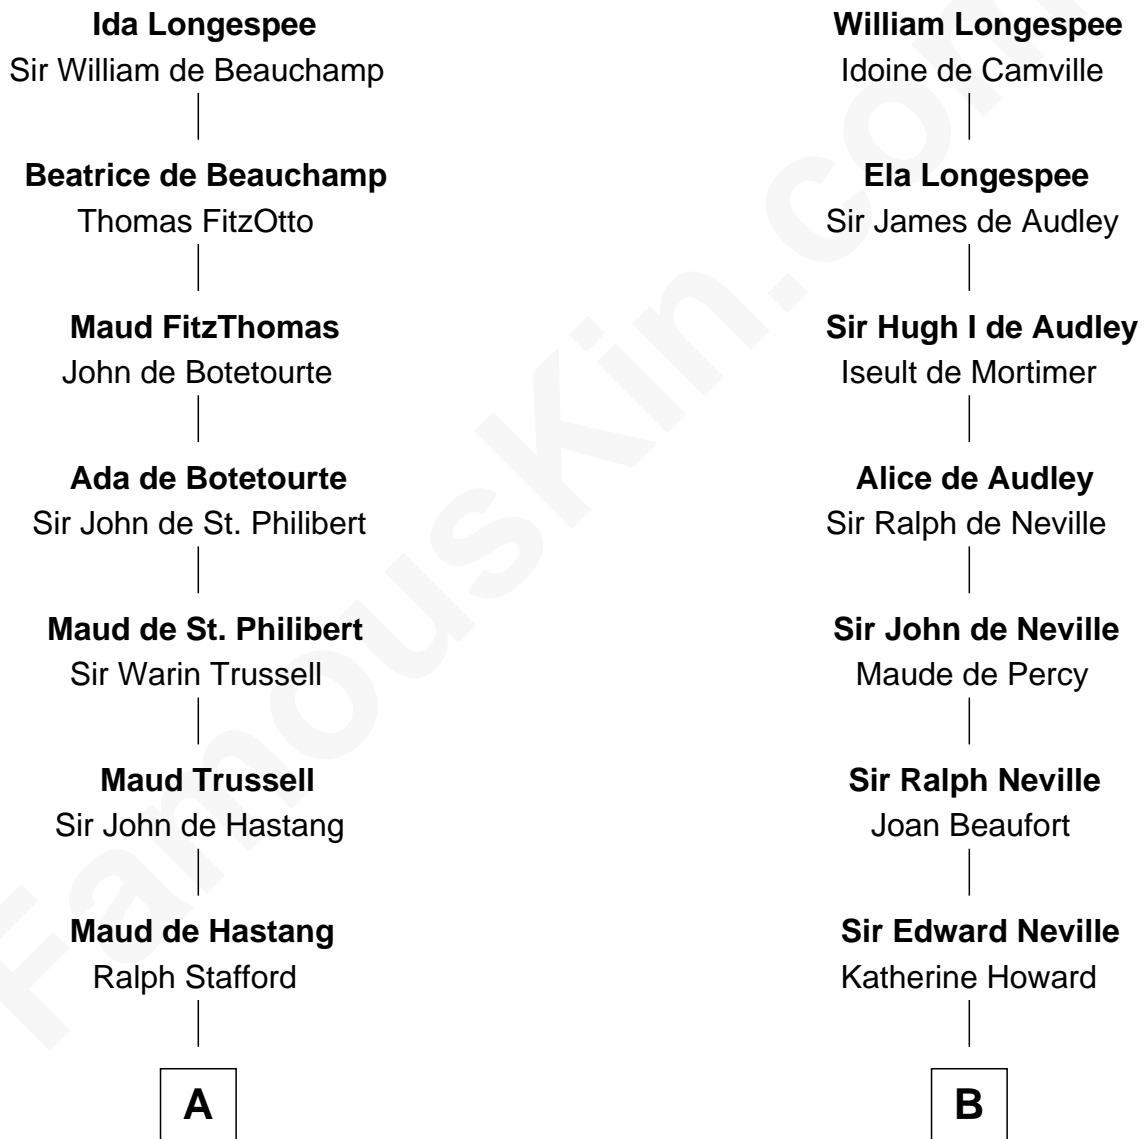

FamousKin.com

Relationship Chart of

Robert Townsend

Member of the Culper Spy Ring during the American Revolution

19th cousin 2 times removed of

Edith (Bolling) Wilson

First Lady of President Woodrow Wilson

Sir William Longespee

Ela of Salisbury

C

Jacob Townsend

Phoebe Seaman

Samuel Townsend

Sarah Stoddard

Robert Townsend

Spy known as "Culper Jr."