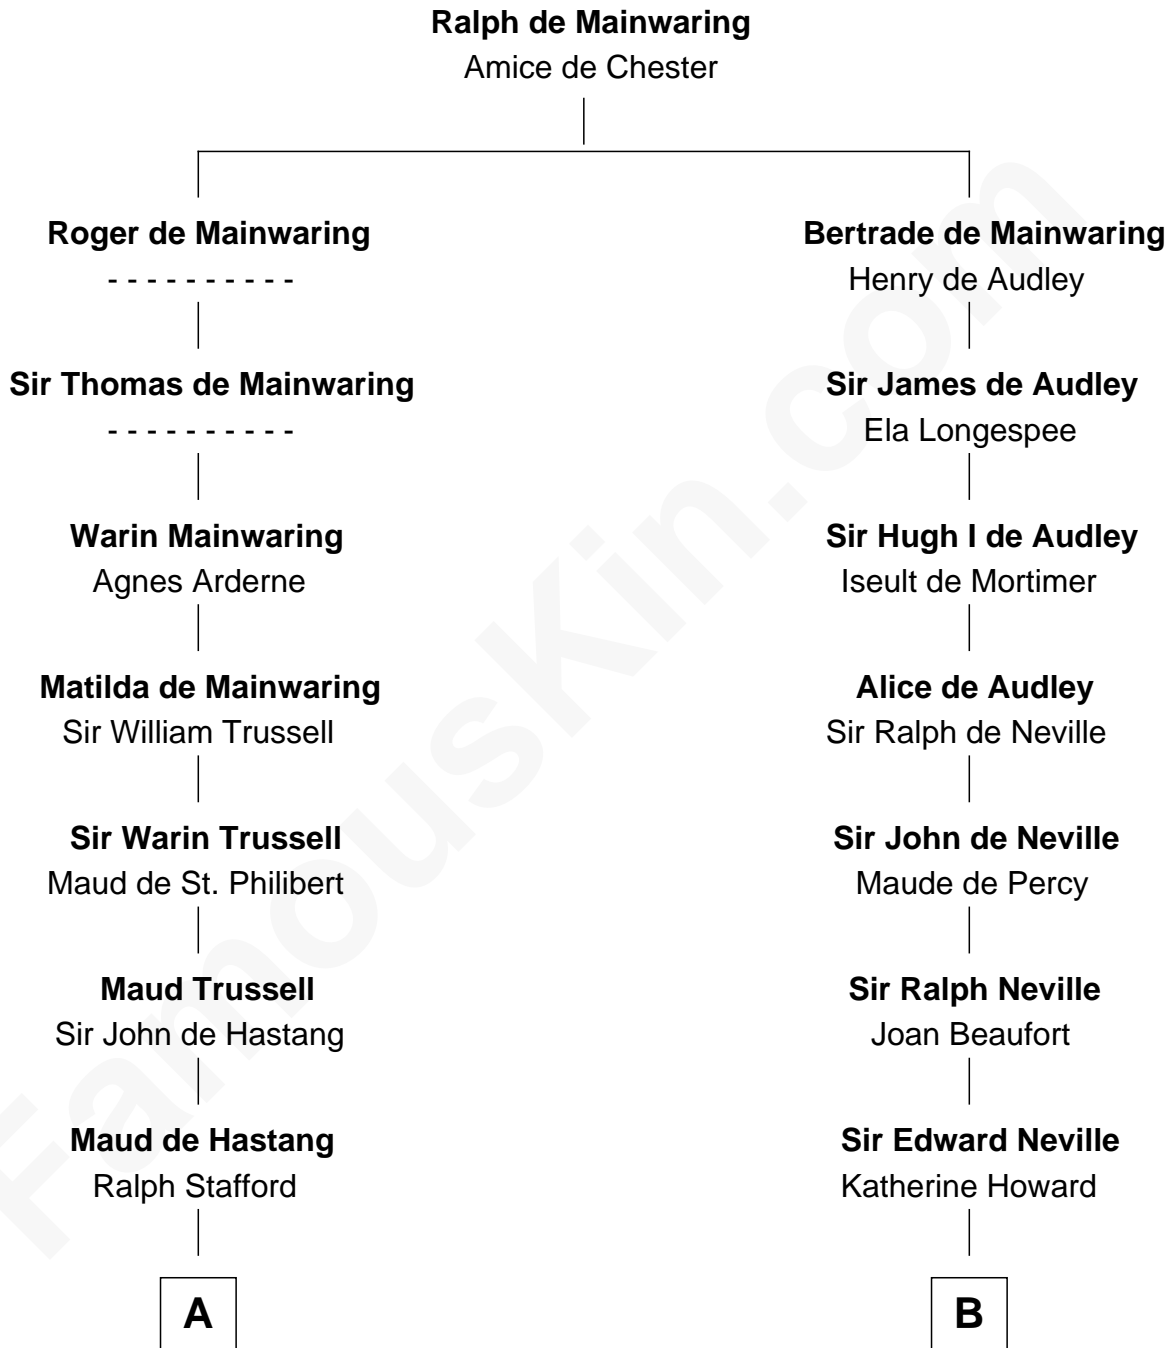

FamousKin.com

Relationship Chart of

Robert Townsend

Member of the Culper Spy Ring during the American Revolution

19th cousin 2 times removed of

Edith (Bolling) Wilson

First Lady of President Woodrow Wilson

C

Jacob Townsend

Phoebe Seaman

Samuel Townsend

Sarah Stoddard

Robert Townsend

Spy known as "Culper Jr."

D

Mary Jefferson

First Lady of Woodrow Wilson