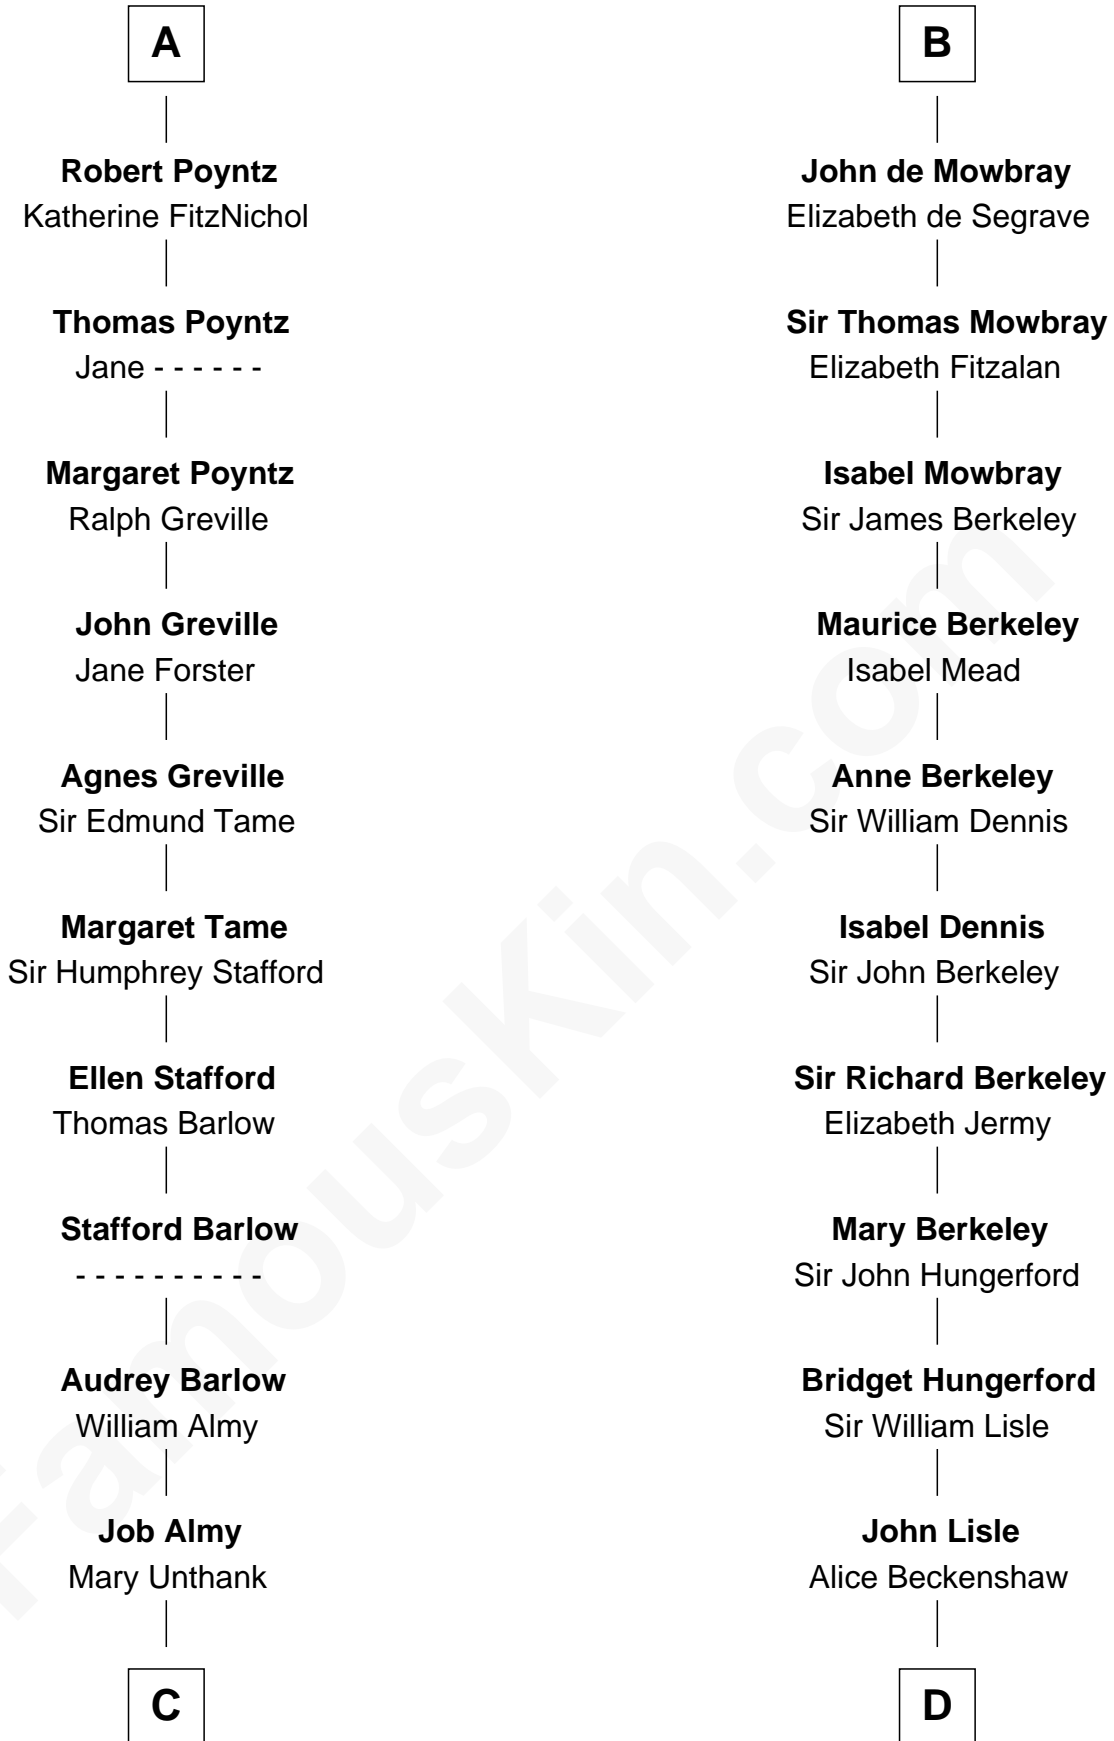

FamousKin.com

Relationship Chart of

Robert Townsend

Member of the Culper Spy Ring during the American Revolution

20th cousin 1 time removed of

Samuel Prescott

Completed Paul Revere's Midnight Ride

C

Audrey Almy
James Townsend

Jacob Townsend
Phoebe Seaman

Samuel Townsend
Sarah Stoddard

Robert Townsend
Spy known as "Culper Jr."

D

Alice Lisle
John Hoar

Elizabeth Hoar
Jonathan Prescott

Dr. Jonathan Prescott
Rebecca Bulkeley

Dr. Abel Prescott
Abigail Brigham

Samuel Prescott
Completed Paul Revere's Ride