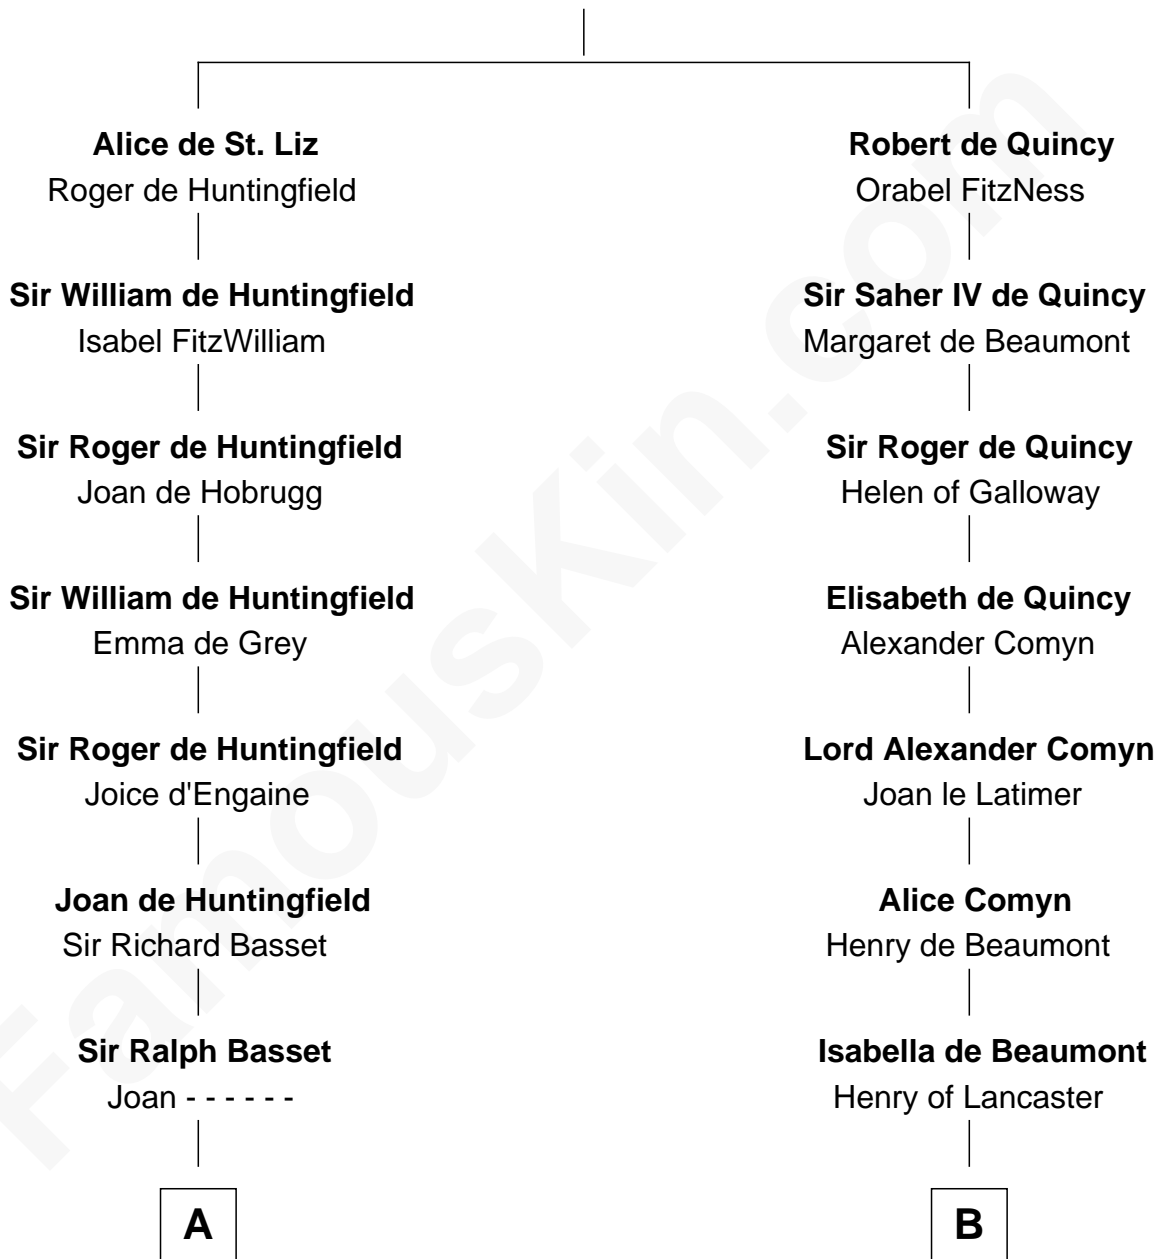

## Relationship Chart of

### Robert Townsend

Member of the Culper Spy Ring during the American Revolution

13th cousin 8 times removed of

**Charles V**

Holy Roman Emperor

**Saheer I de Quincy**

Maud de St. Liz

**C**

—  
**Job Almy**

Mary Unthank

—  
**Audrey Almy**

James Townsend

—  
**Jacob Townsend**

Phoebe Seaman

—  
**Samuel Townsend**

Sarah Stoddard