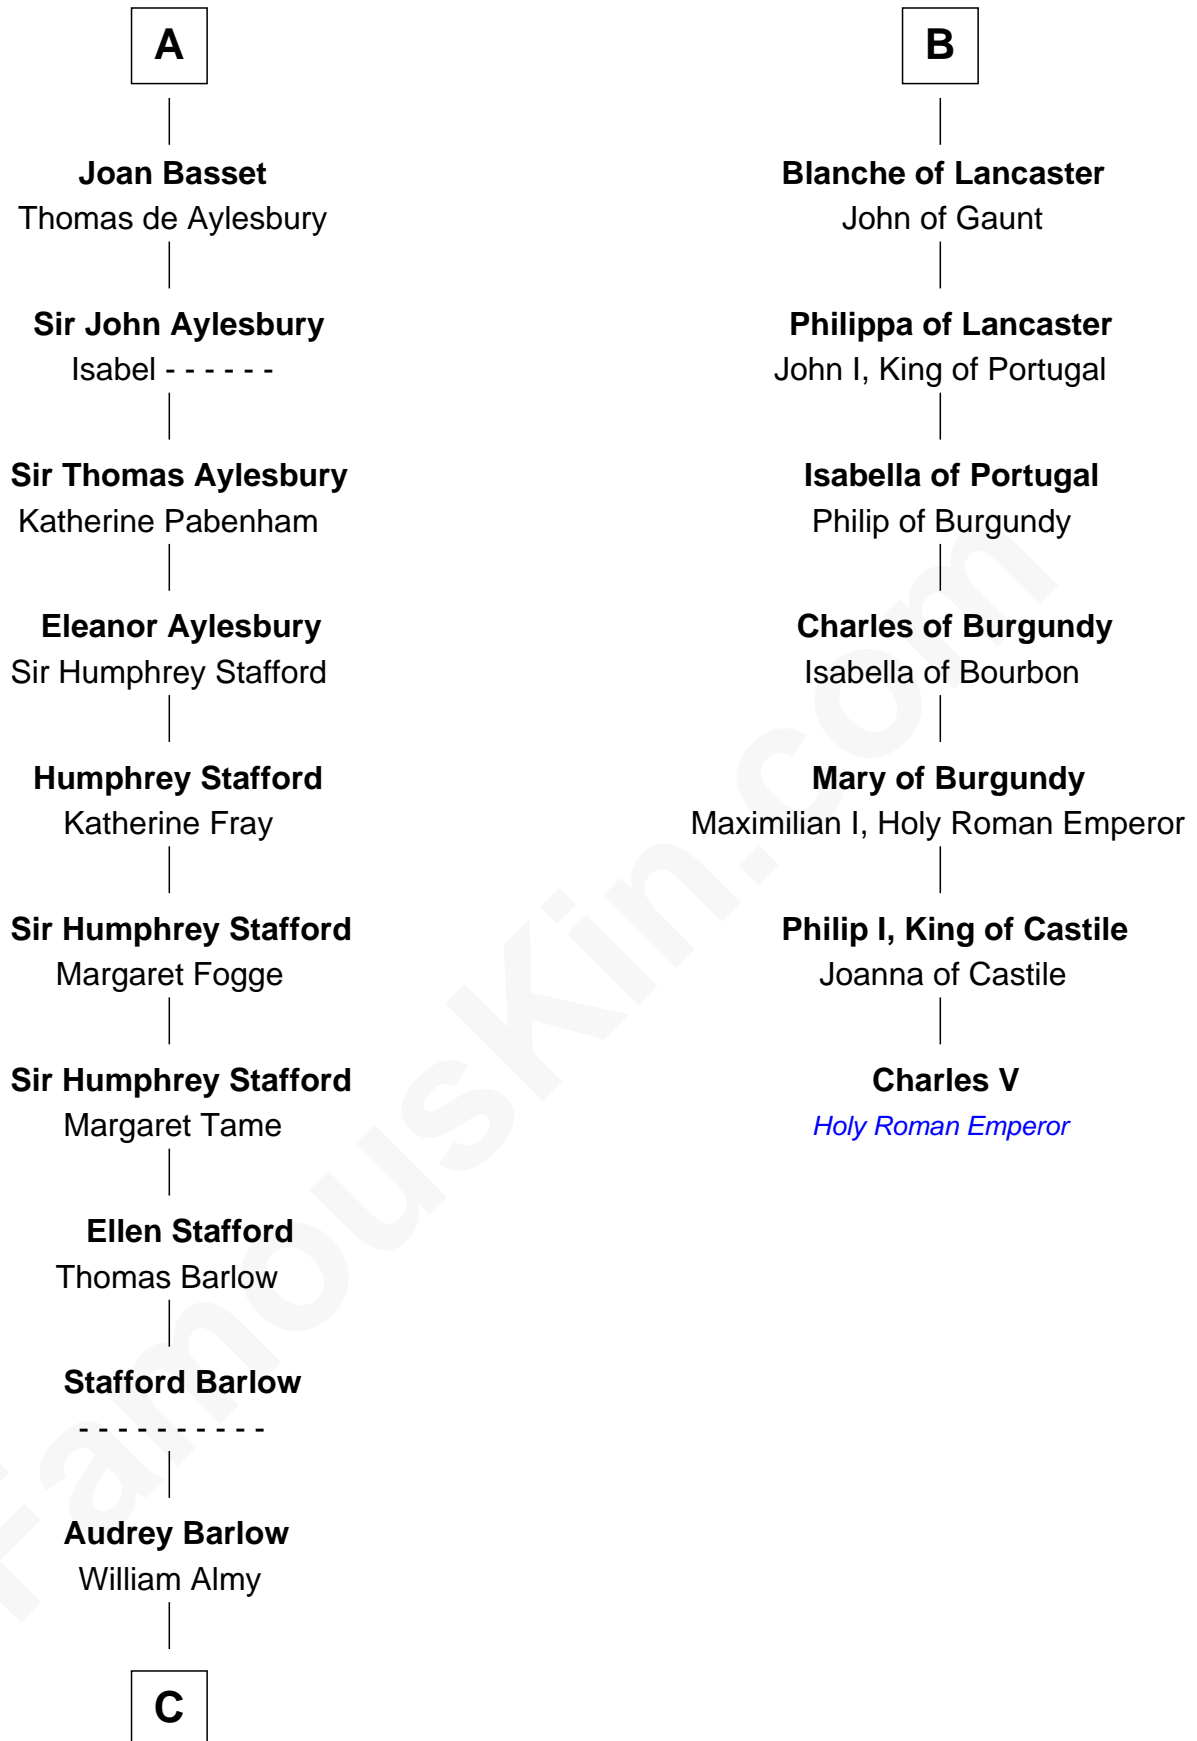

## Relationship Chart of

### Robert Townsend

Member of the Culper Spy Ring during the American Revolution

13th cousin 8 times removed of

**Charles V**

Holy Roman Emperor

**Saheer I de Quincy**

Maud de St. Liz

**C**