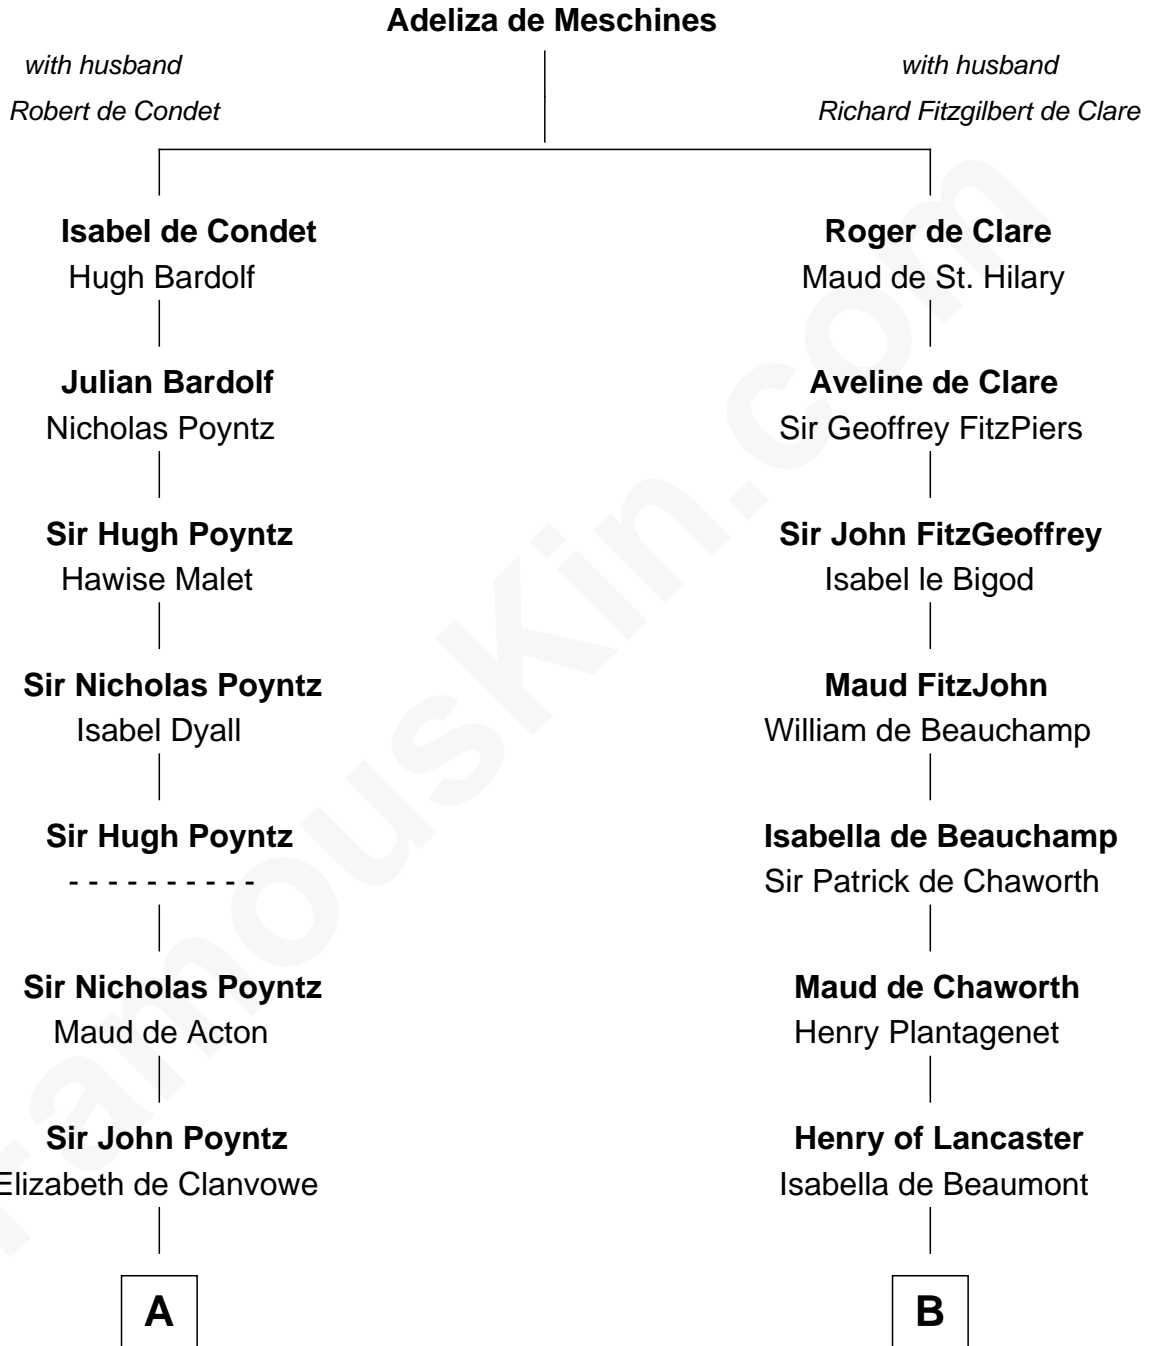

## Relationship Chart of

### Robert Townsend

Member of the Culper Spy Ring during the American Revolution

13th cousin 7 times removed of

### Charles V

Holy Roman Emperor

**C**

—  
**Audrey Almy**  
James Townsend

—  
**Jacob Townsend**  
Phoebe Seaman

—  
**Samuel Townsend**  
Sarah Stoddard

—  
**Robert Townsend**  
*Spy known as "Culper Jr."*