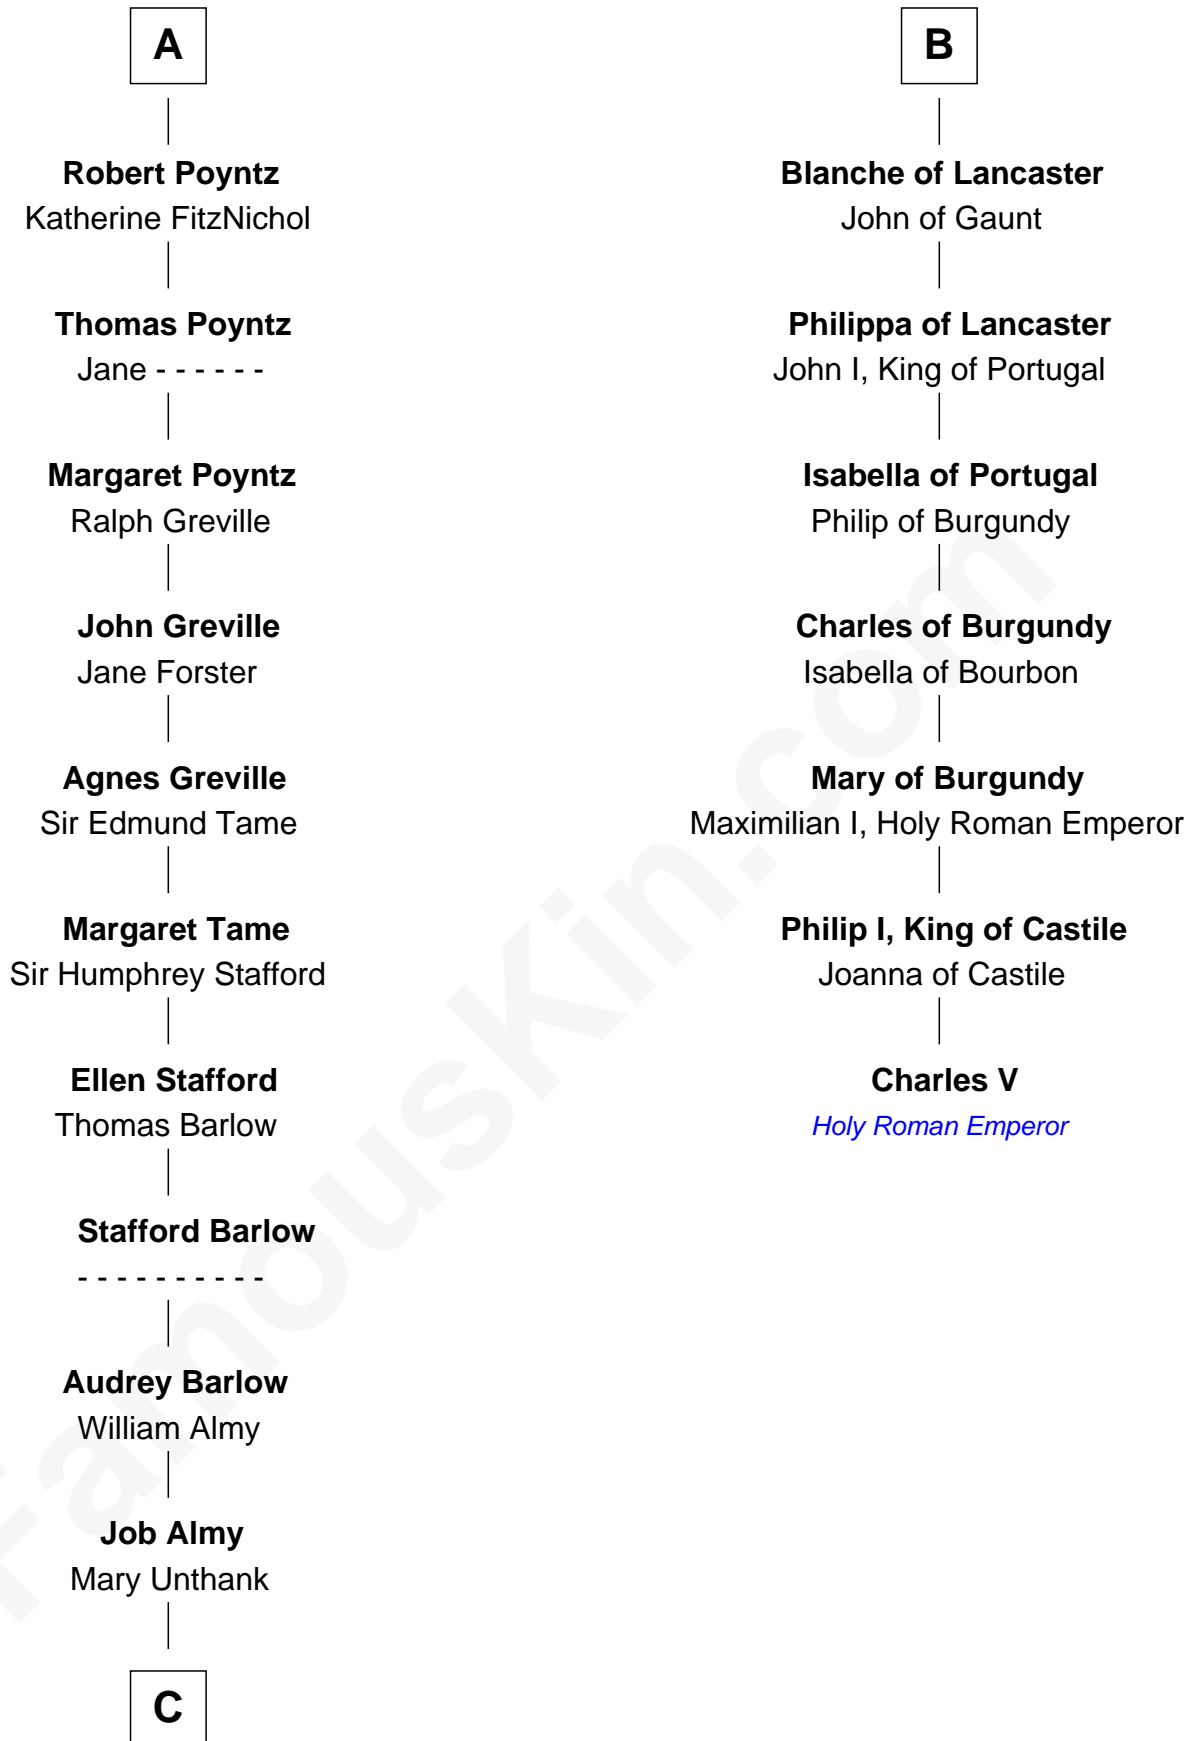

## Relationship Chart of

### Robert Townsend

Member of the Culper Spy Ring during the American Revolution

13th cousin 7 times removed of

### Charles V

Holy Roman Emperor

**C**

—  
**Audrey Almy**  
James Townsend

—  
**Jacob Townsend**  
Phoebe Seaman

—  
**Samuel Townsend**  
Sarah Stoddard

—  
**Robert Townsend**  
*Spy known as "Culper Jr."*