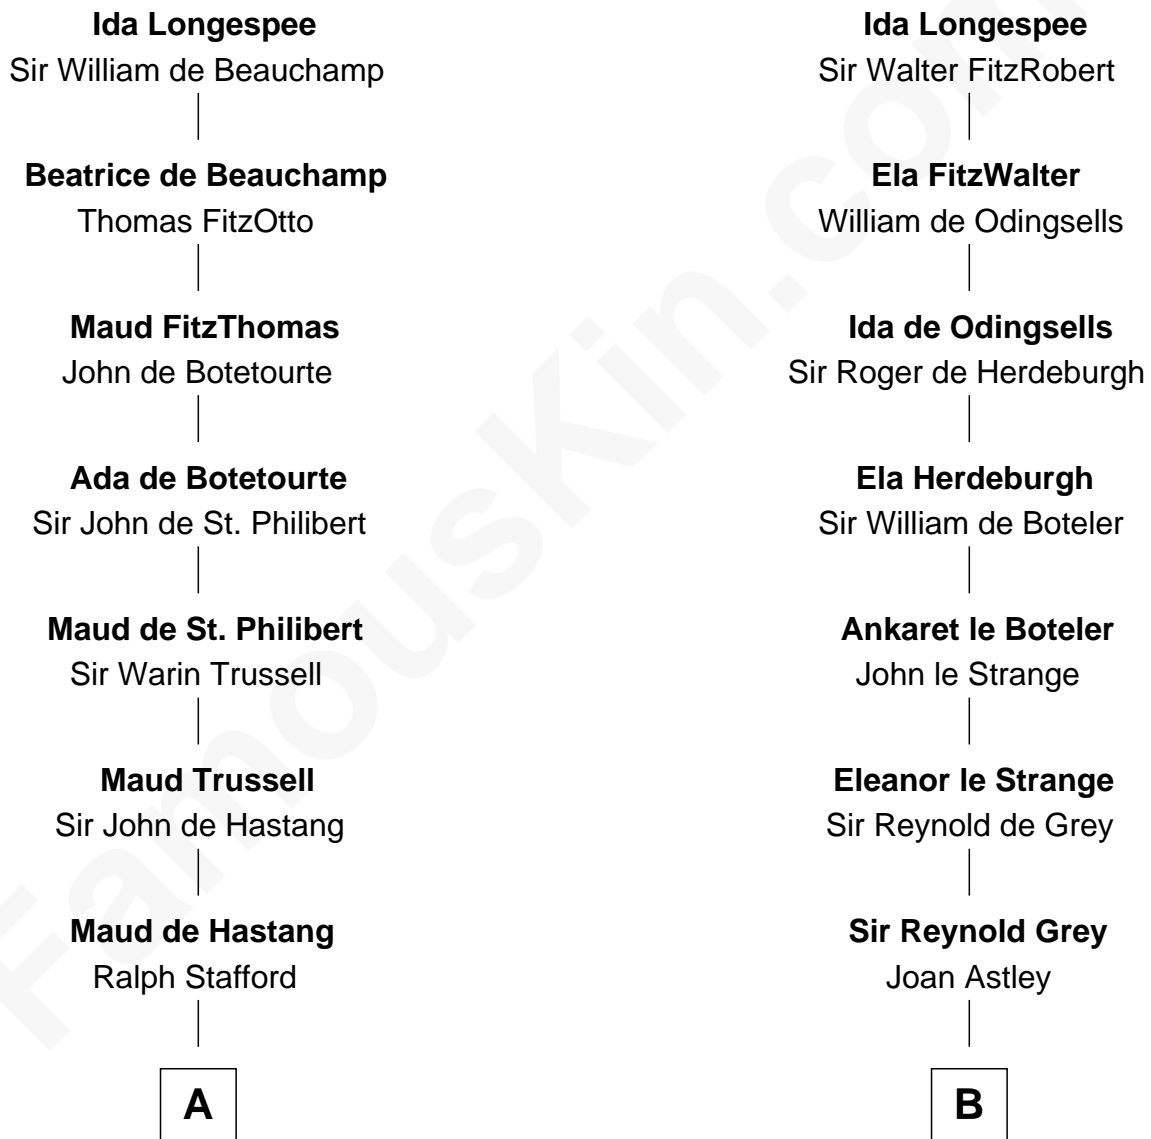

FamousKin.com

Relationship Chart of

Robert Townsend

Member of the Culper Spy Ring during the American Revolution

19th cousin 2 times removed of

J.P. Morgan

American Banker and Art Collector

Sir William Longespee

Ela of Salisbury

C

Jacob Townsend

Phoebe Seaman

Samuel Townsend

Sarah Stoddard

Robert Townsend

Spy known as "Culper Jr."