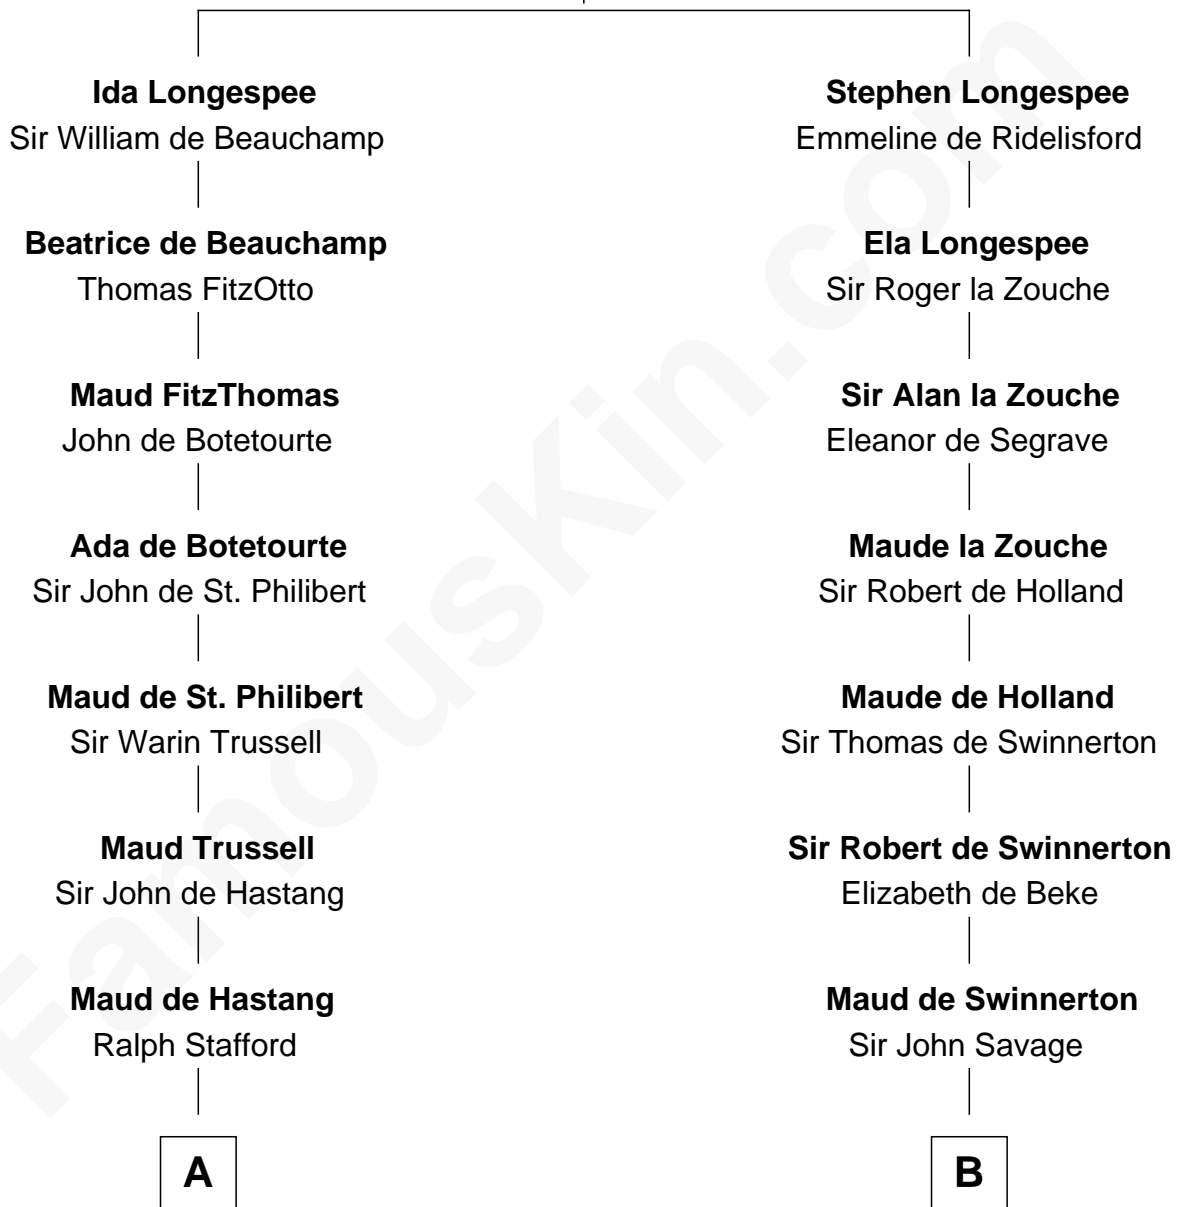

FamousKin.com

Relationship Chart of

Robert Townsend

Member of the Culper Spy Ring during the American Revolution

19th cousin 2 times removed of

Stephen A. Douglas

Participated in Lincoln-Douglas Debates

Sir William Longespee

Ela of Salisbury

C

Jacob Townsend

Phoebe Seaman

Samuel Townsend

Sarah Stoddard

Robert Townsend

Spy known as "Culper Jr."