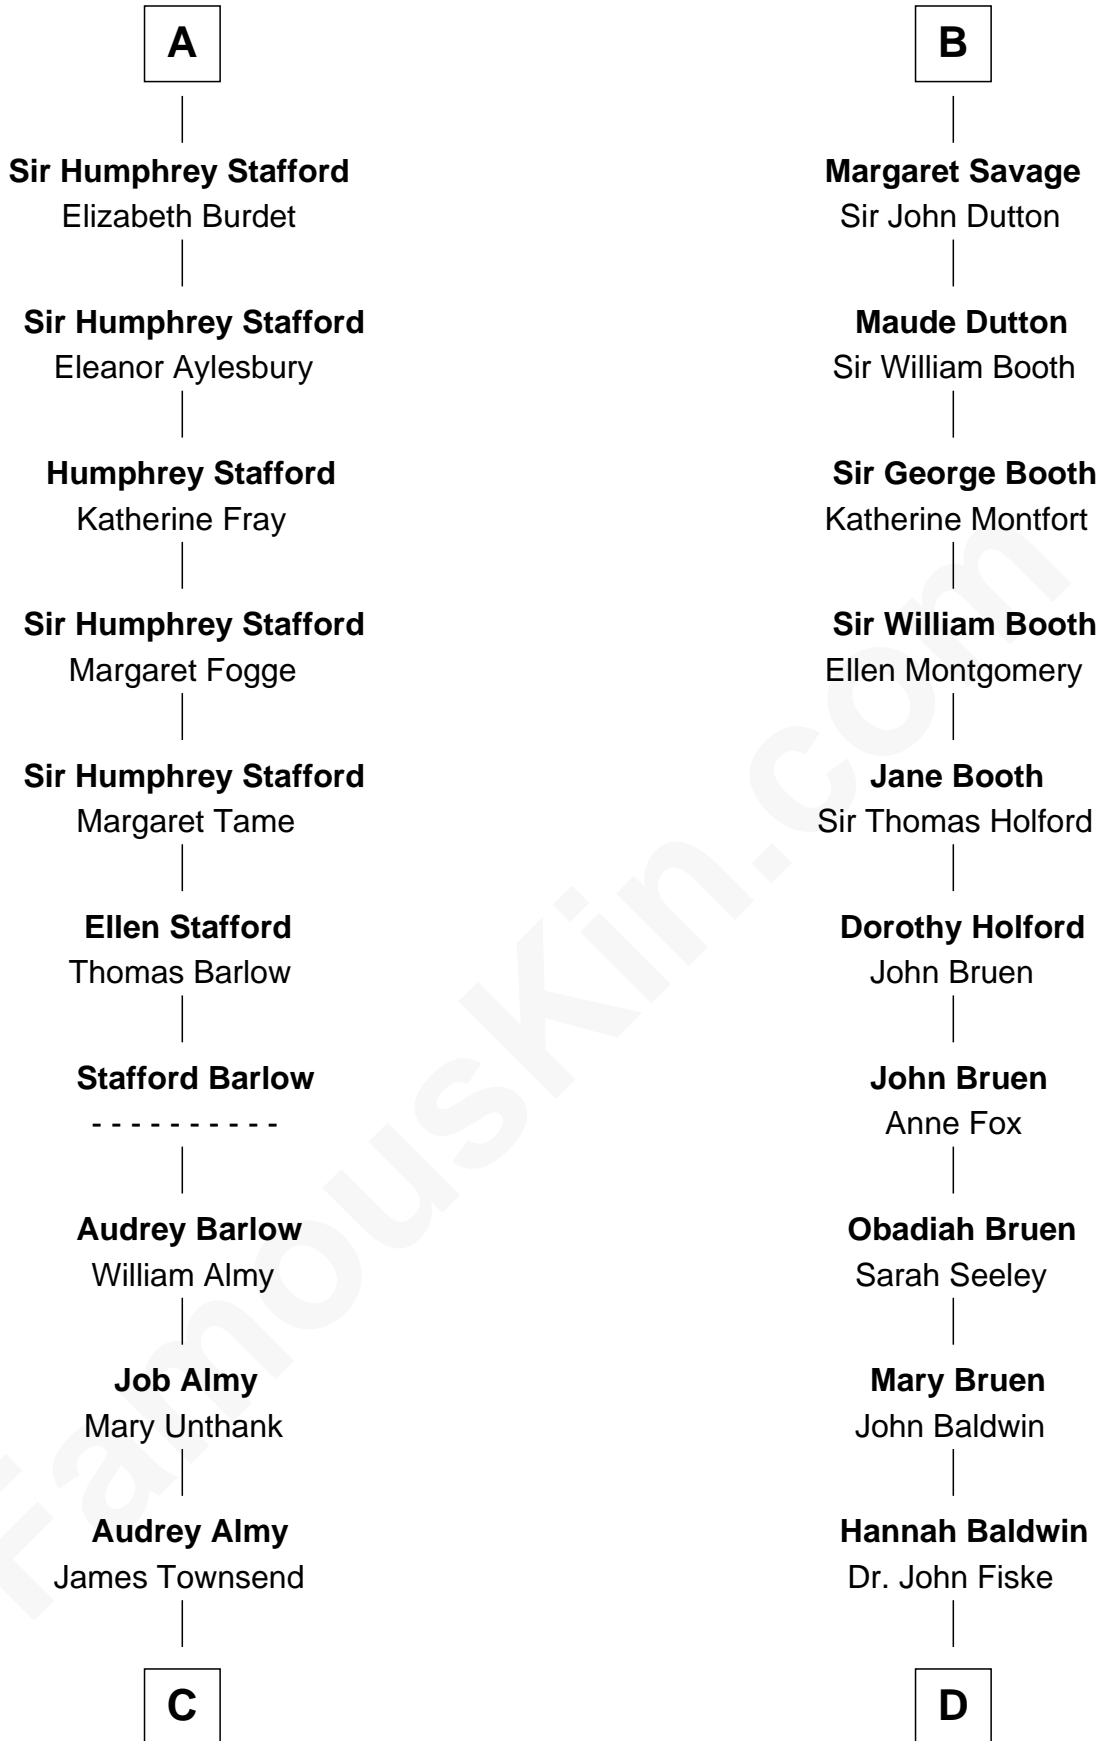

FamousKin.com

Relationship Chart of

Robert Townsend

Member of the Culper Spy Ring during the American Revolution

19th cousin 2 times removed of

Stephen A. Douglas

Participated in Lincoln-Douglas Debates

Sir William Longespee

Ela of Salisbury

C

Jacob Townsend

Phoebe Seaman

Samuel Townsend

Sarah Stoddard

Robert Townsend

Spy known as "Culper Jr."