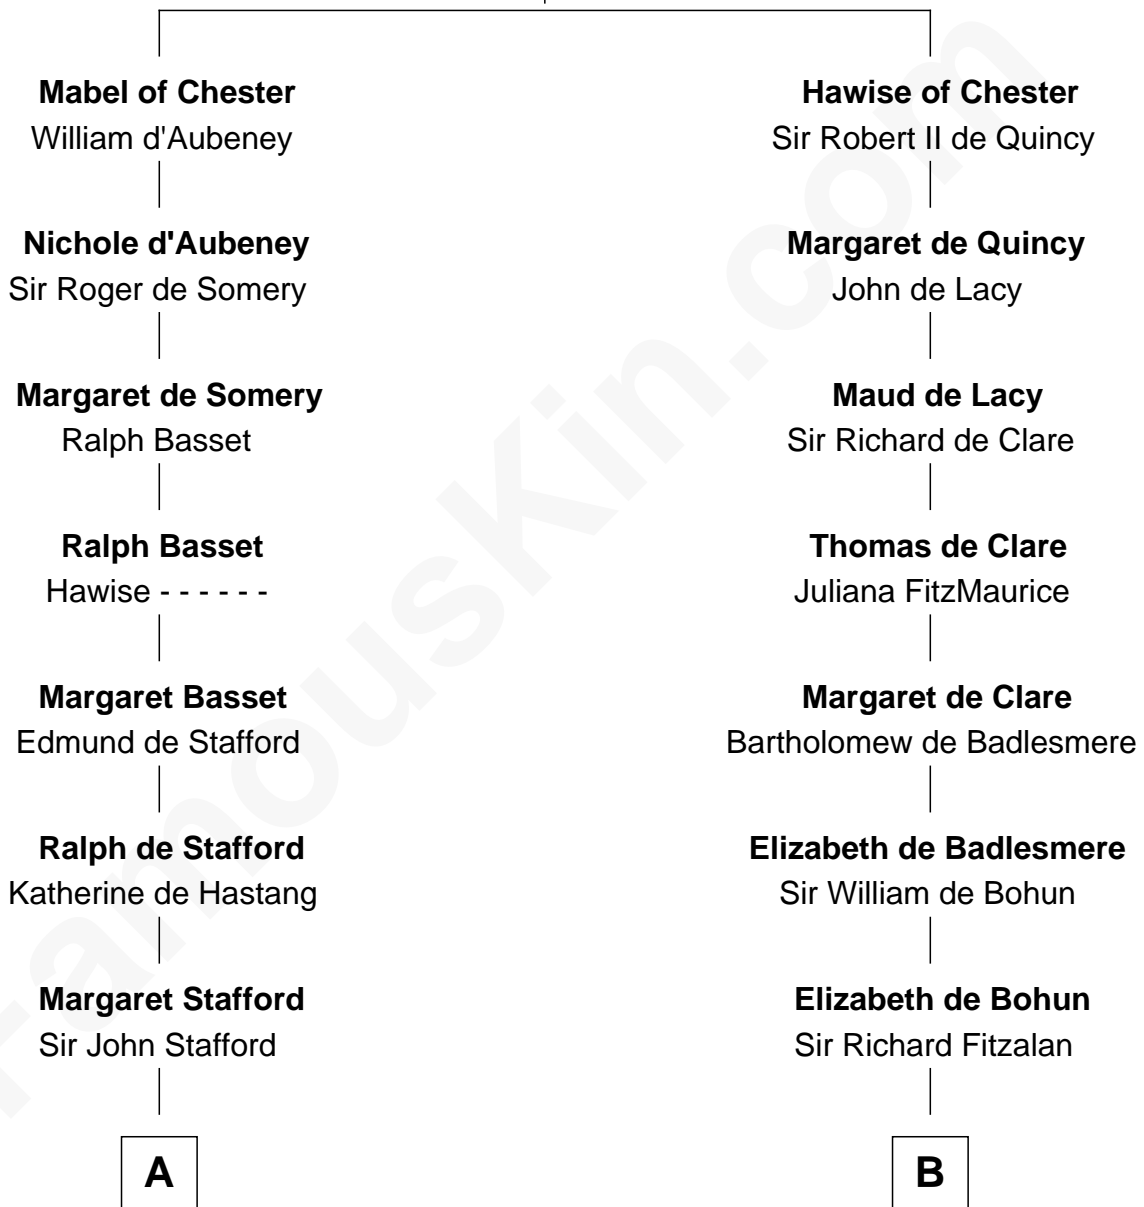

FamousKin.com

Relationship Chart of

Robert Townsend

Member of the Culper Spy Ring during the American Revolution

18th cousin 2 times removed of

Roger Sherman

Signer of the Declaration of Independence

Hugh de Kevelioc
Bertrade de Montfort

C

Audrey Almy
James Townsend

Jacob Townsend
Phoebe Seaman

Samuel Townsend
Sarah Stoddard

Robert Townsend
Spy known as "Culper Jr."

D

Mehetable Wellington
William Sherman

Roger Sherman
Signer of Declaration of Independence