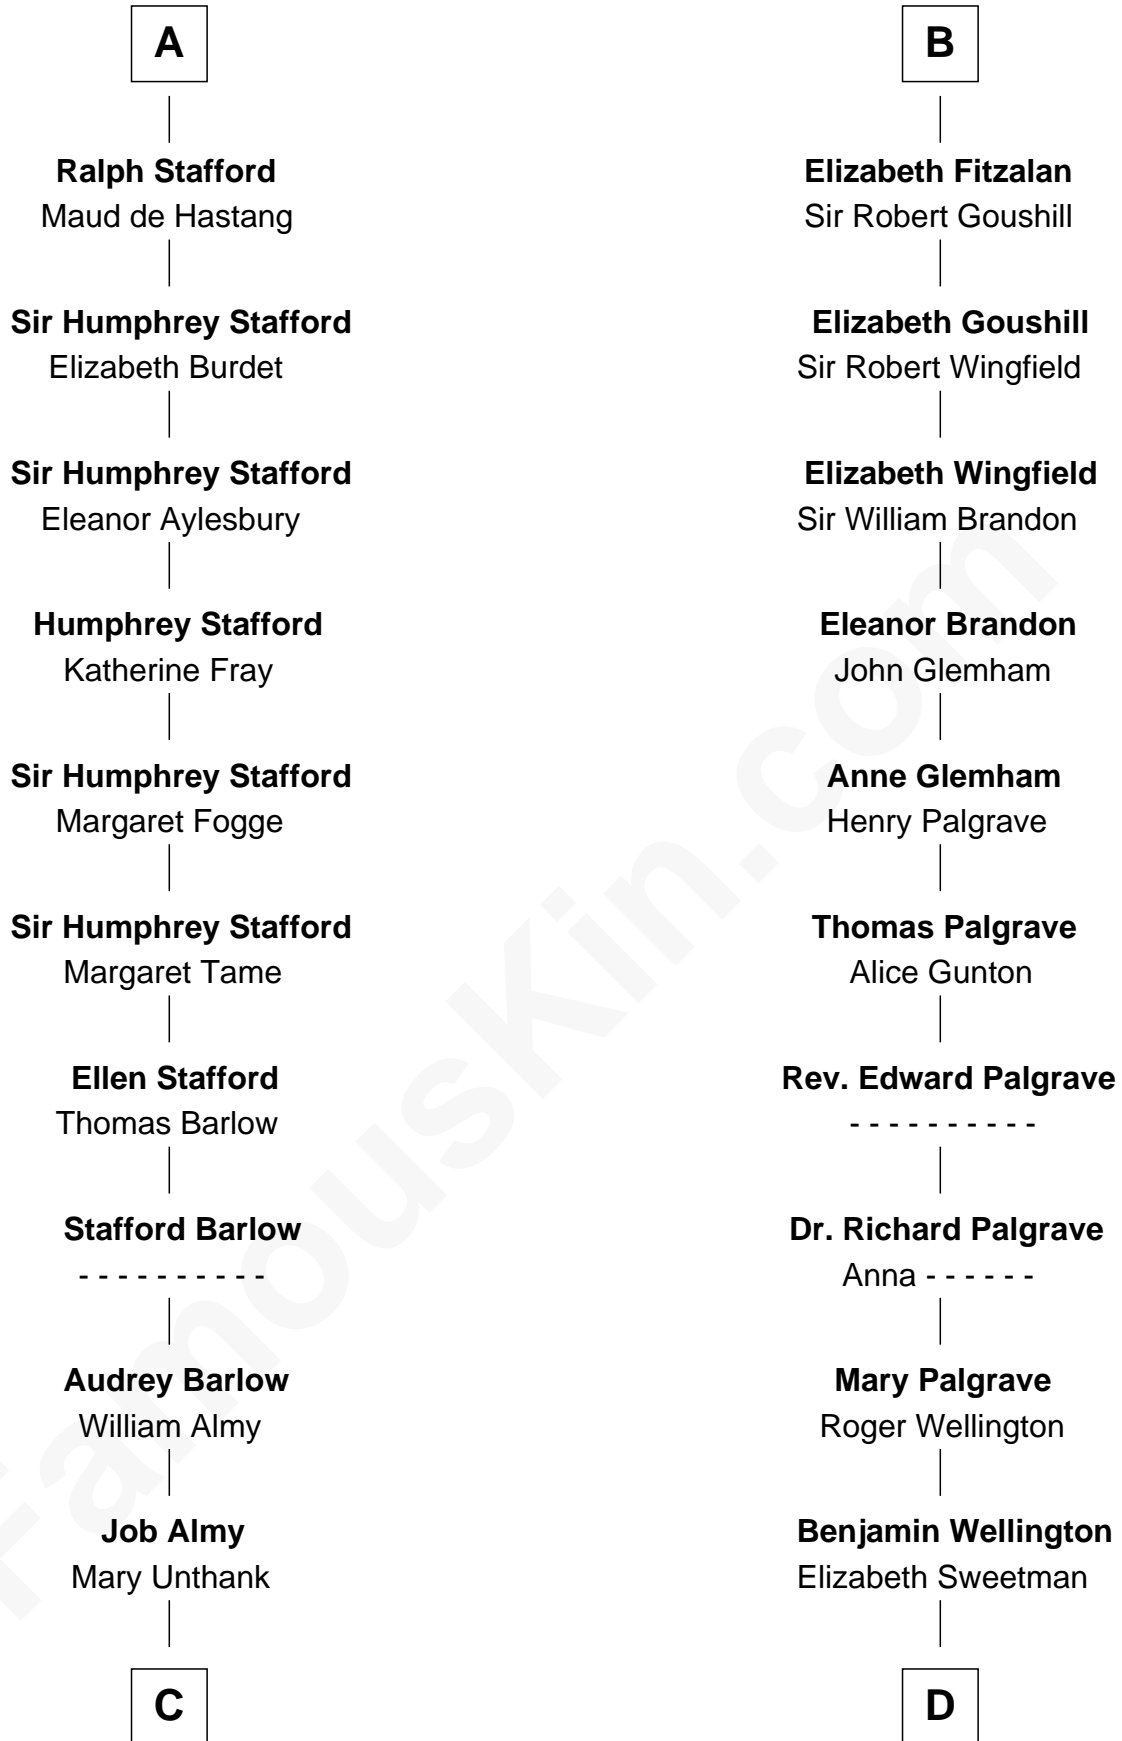

FamousKin.com

Relationship Chart of

Robert Townsend

Member of the Culper Spy Ring during the American Revolution

18th cousin 2 times removed of

Roger Sherman

Signer of the Declaration of Independence

Hugh de Kevelioc
Bertrade de Montfort

C

Audrey Almy
James Townsend

Jacob Townsend
Phoebe Seaman

Samuel Townsend
Sarah Stoddard

Robert Townsend
Spy known as "Culper Jr."

D

Mehetable Wellington
William Sherman

Roger Sherman
Signer of Declaration of Independence