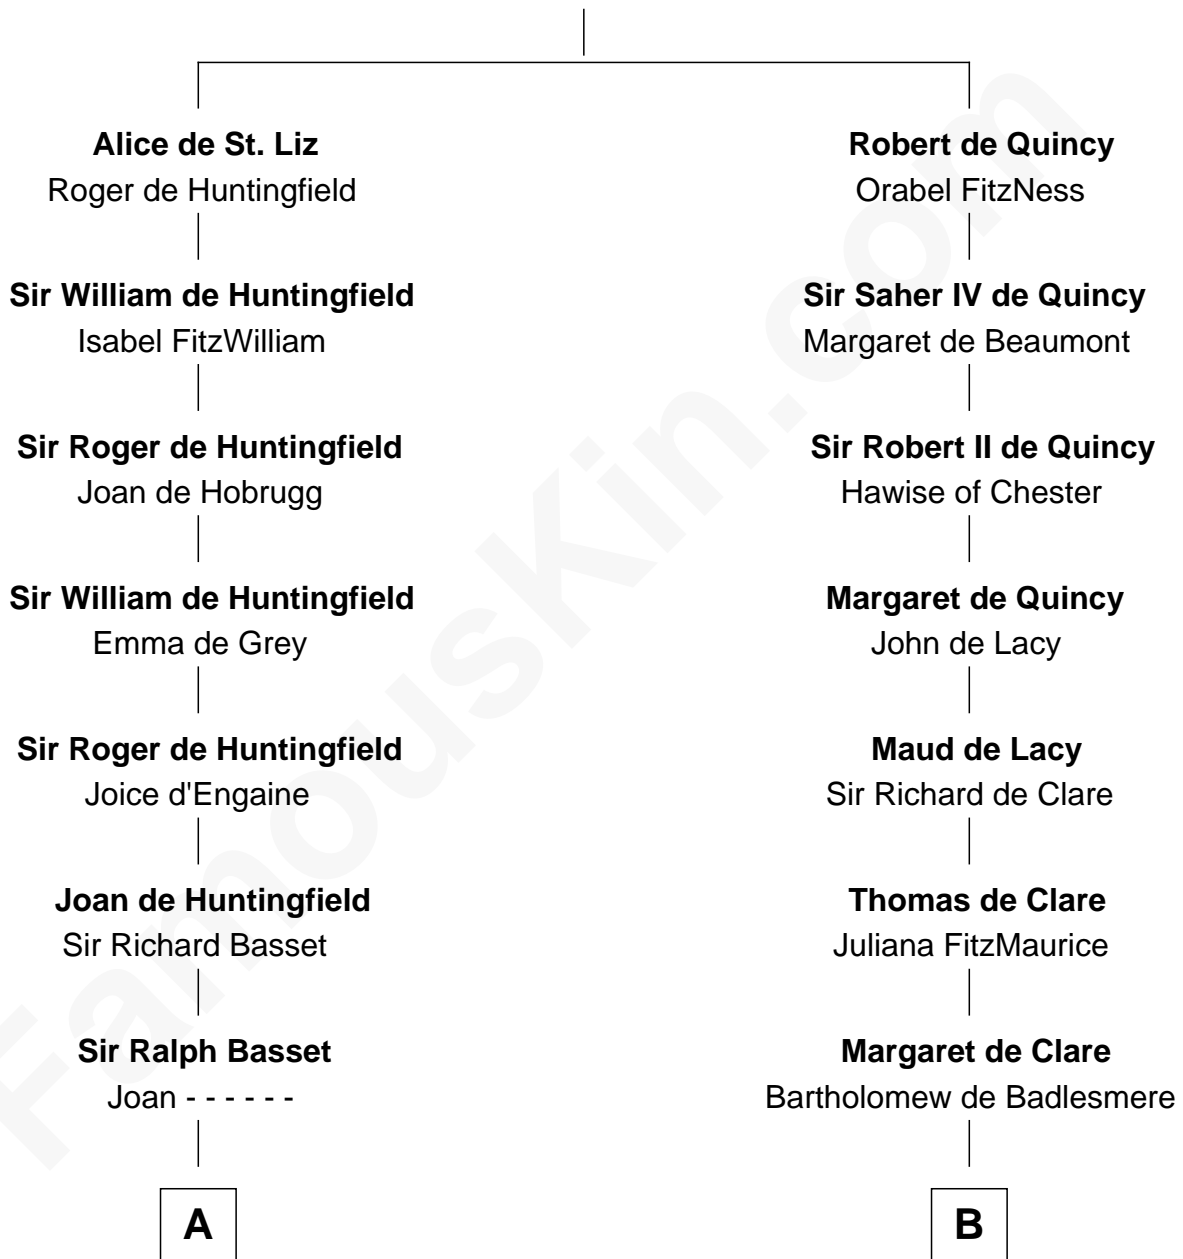

FamousKin.com

Relationship Chart of

Robert Townsend

Member of the Culper Spy Ring during the American Revolution

20th cousin 1 time removed of

Roger Sherman

Signer of the Declaration of Independence

Saher I de Quincy

Maud de St. Liz

C

Job Almy
Mary Unthank

Audrey Almy
James Townsend

Jacob Townsend
Phoebe Seaman

Samuel Townsend
Sarah Stoddard

Robert Townsend
Spy known as "Culper Jr."

D

Mary Palgrave
Roger Wellington

Benjamin Wellington
Elizabeth Sweetman

Mehetable Wellington
William Sherman

Roger Sherman
Signer of Declaration of Independence