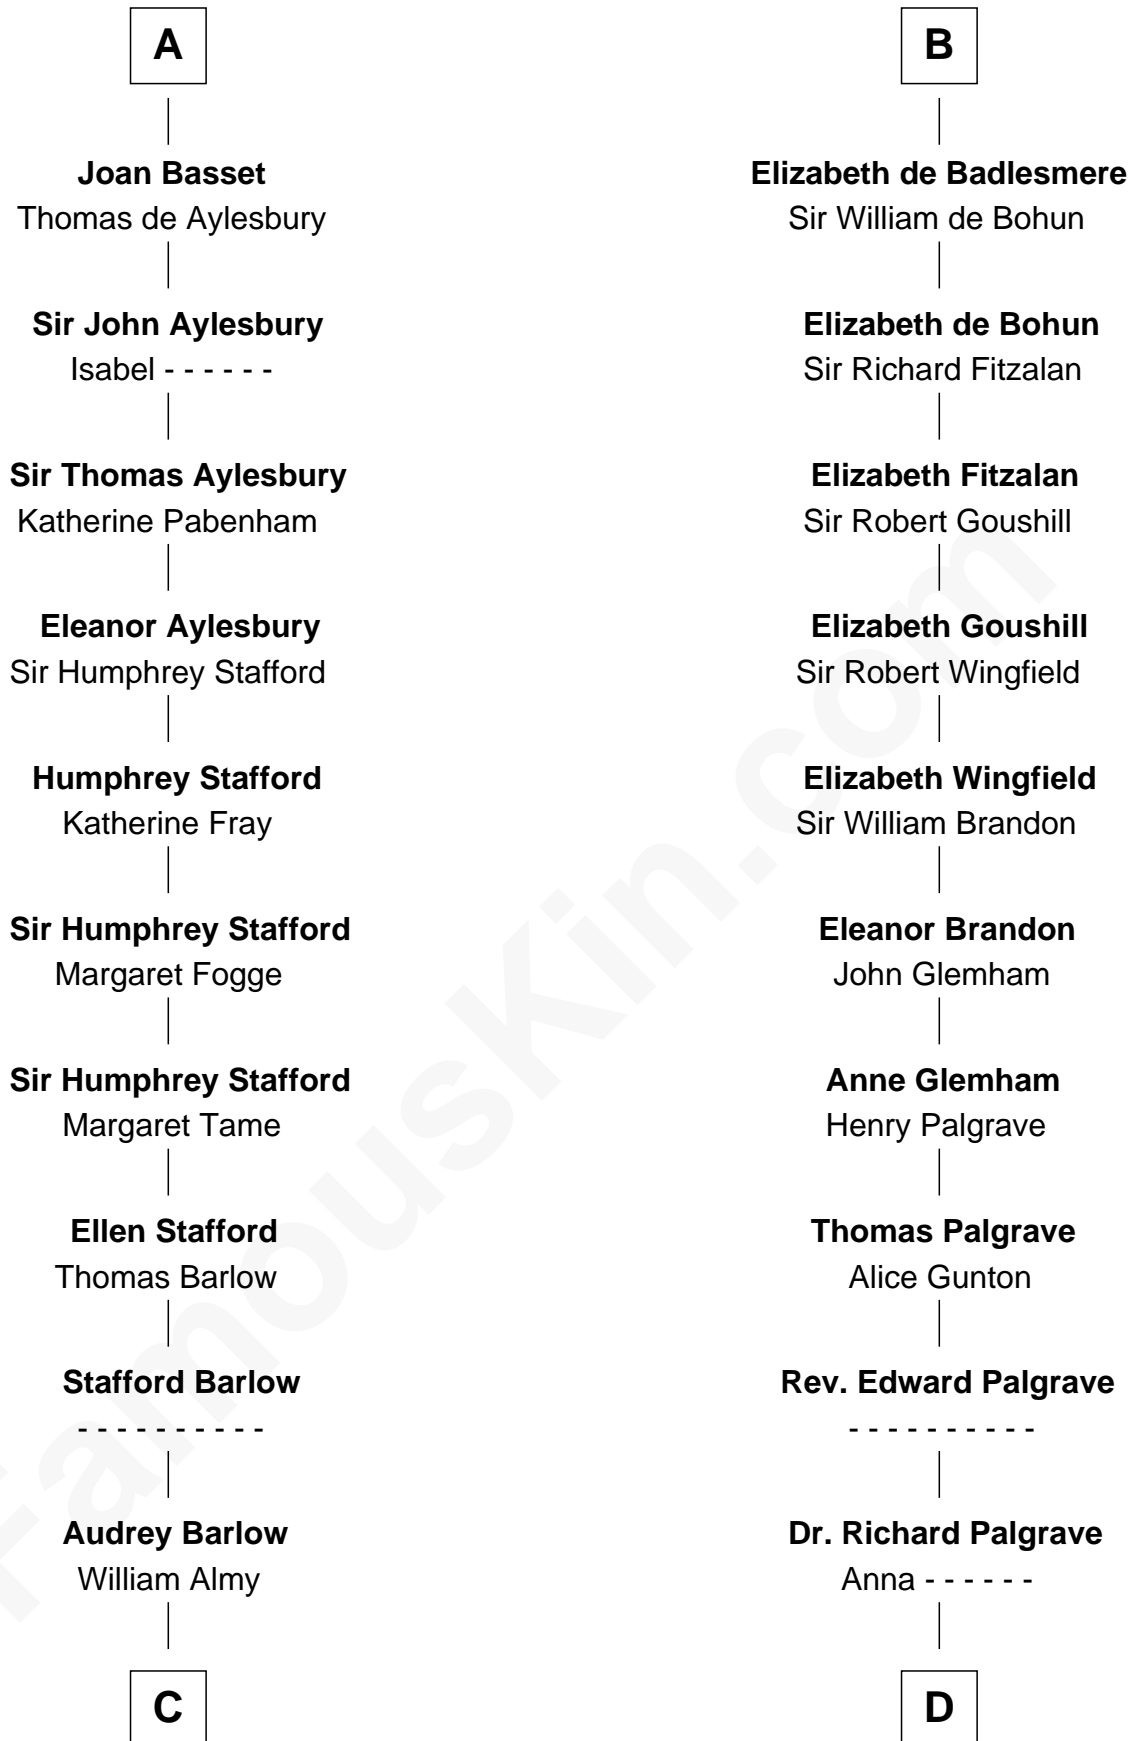

FamousKin.com

Relationship Chart of

Robert Townsend

Member of the Culper Spy Ring during the American Revolution

20th cousin 1 time removed of

Roger Sherman

Signer of the Declaration of Independence

Saher I de Quincy

Maud de St. Liz

C

Job Almy
Mary Unthank

Audrey Almy
James Townsend

Jacob Townsend
Phoebe Seaman

Samuel Townsend
Sarah Stoddard

Robert Townsend
Spy known as "Culper Jr."

D

Mary Palgrave
Roger Wellington

Benjamin Wellington
Elizabeth Sweetman

Mehetable Wellington
William Sherman

Roger Sherman
Signer of Declaration of Independence