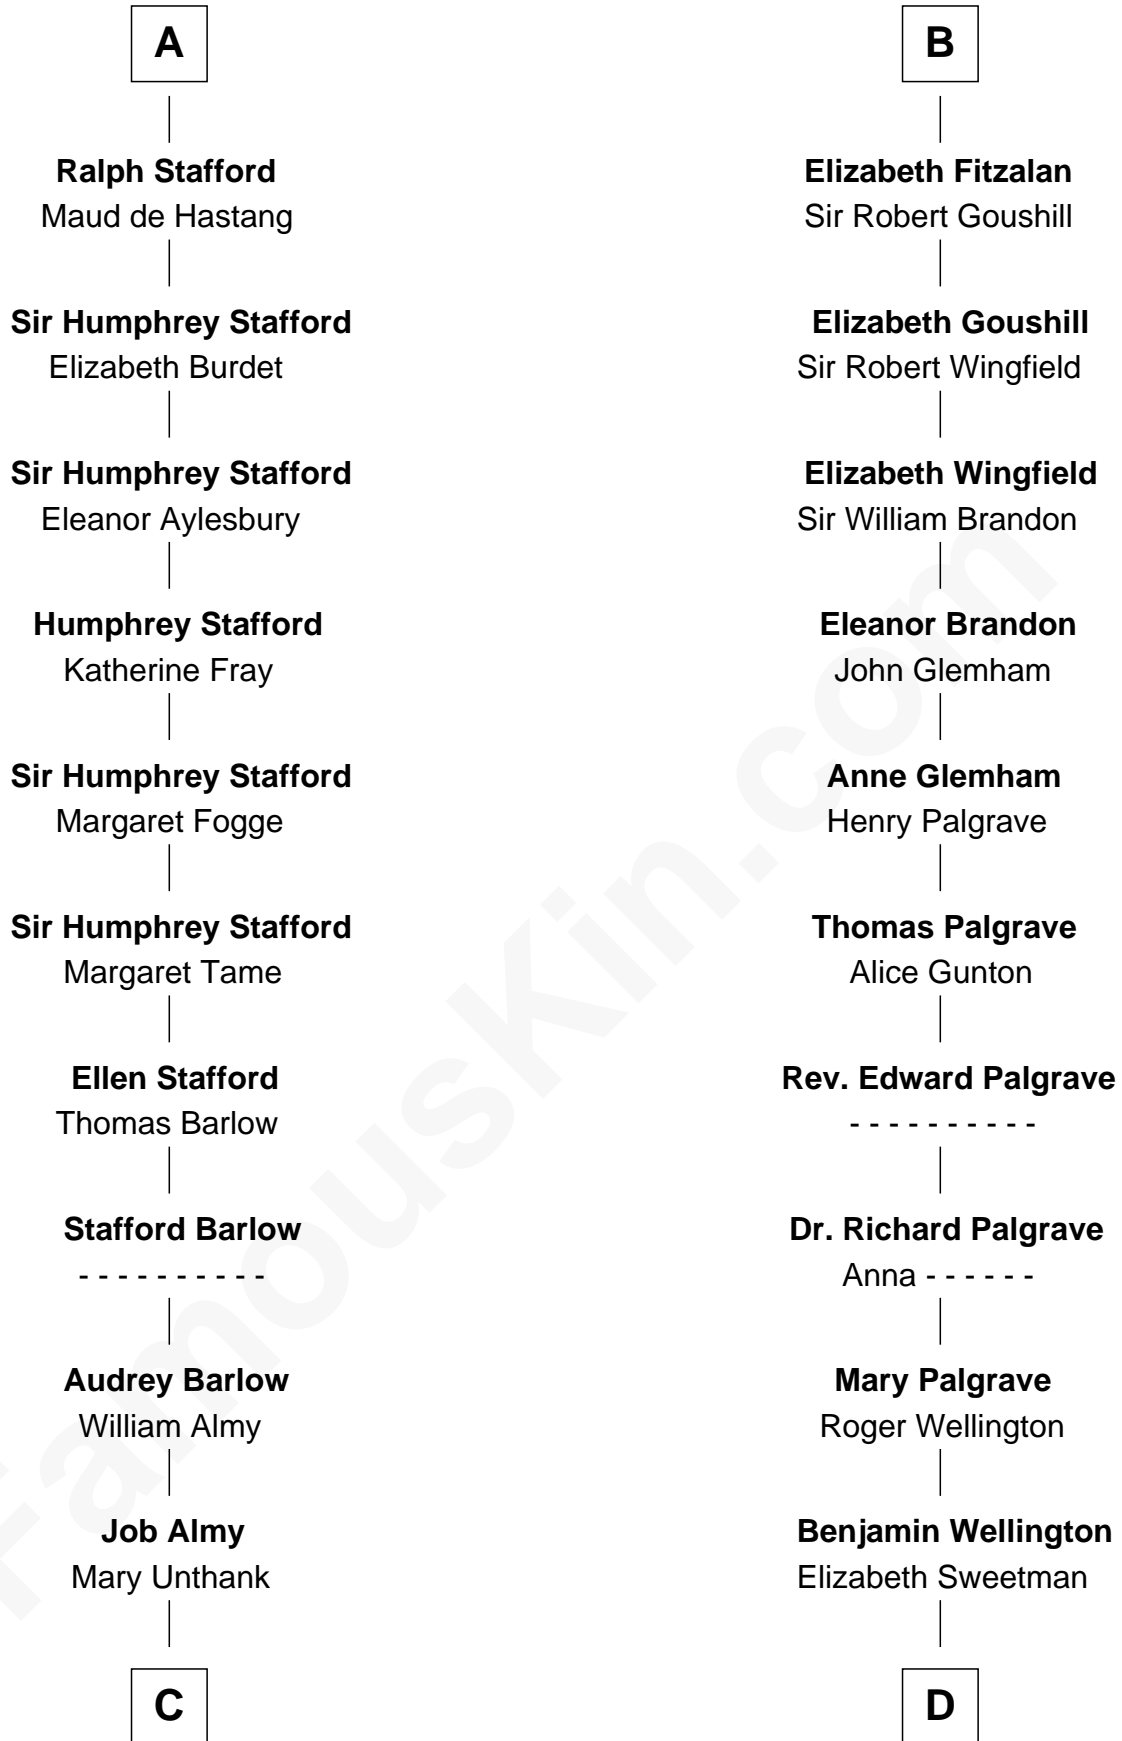

FamousKin.com

Relationship Chart of

Robert Townsend

Member of the Culper Spy Ring during the American Revolution

18th cousin 2 times removed of

Roger Sherman

Signer of the Declaration of Independence

C

Audrey Almy
James Townsend

Jacob Townsend
Phoebe Seaman

Samuel Townsend
Sarah Stoddard

Robert Townsend
Spy known as "Culper Jr."

D

Mehetable Wellington
William Sherman

Roger Sherman
Signer of Declaration of Independence