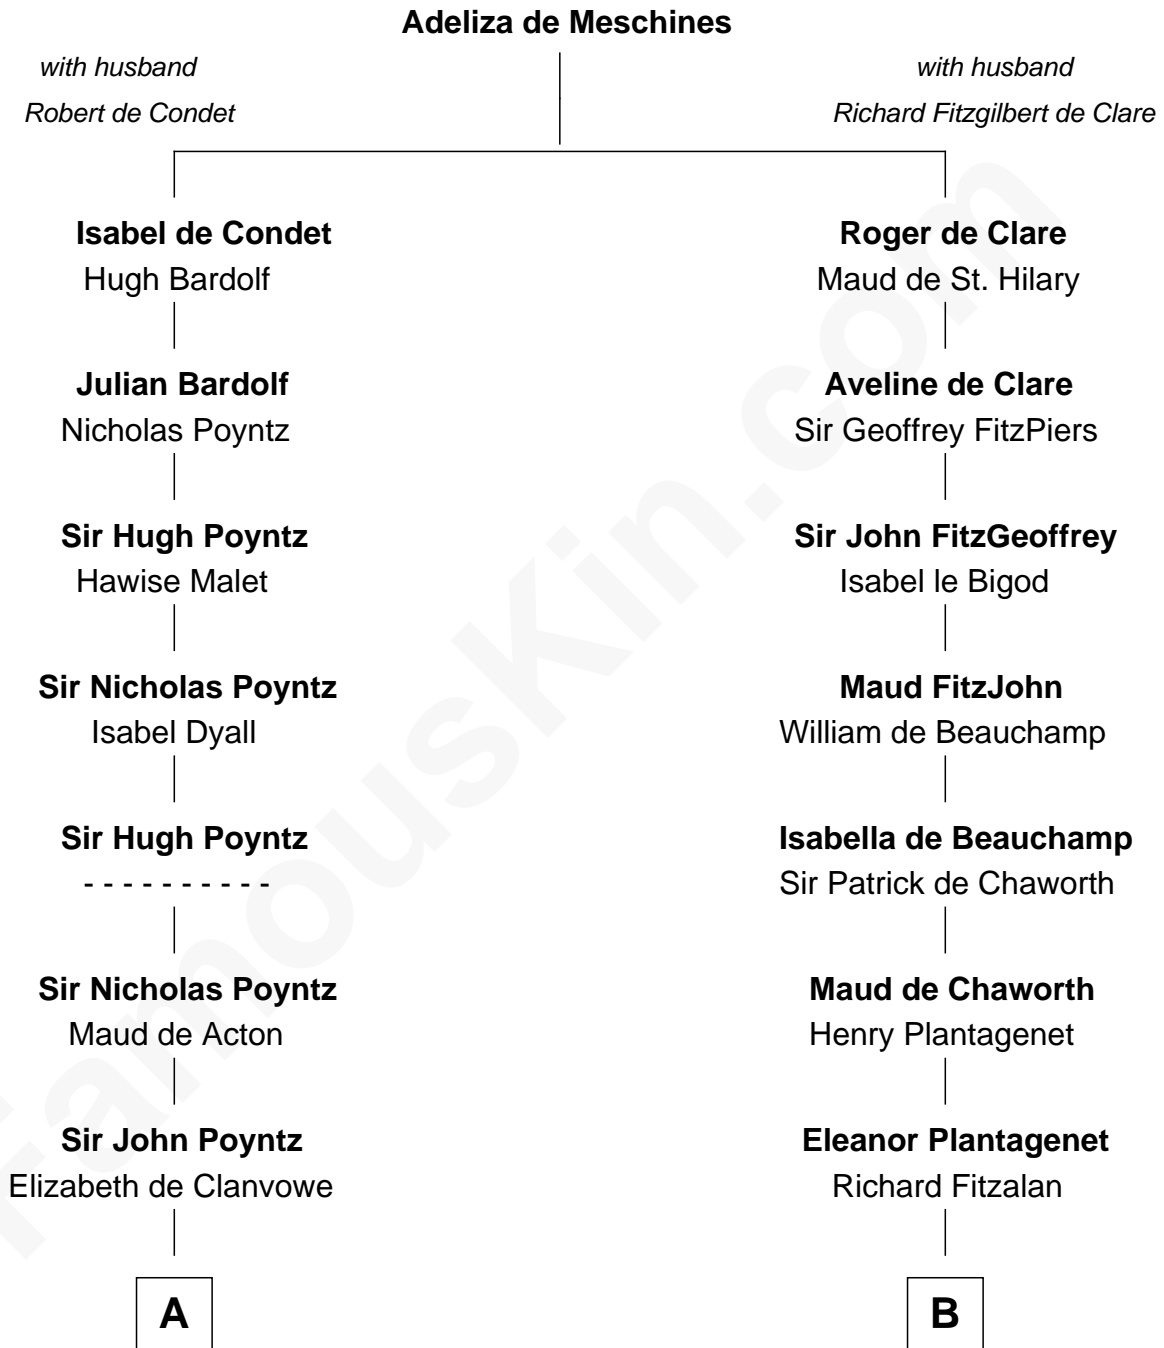

FamousKin.com

Relationship Chart of

Robert Townsend

Member of the Culper Spy Ring during the American Revolution

19th cousin 1 time removed of

Roger Sherman

Signer of the Declaration of Independence

C

Audrey Almy
James Townsend

Jacob Townsend
Phoebe Seaman

Samuel Townsend
Sarah Stoddard

Robert Townsend
Spy known as "Culper Jr."

D

Benjamin Wellington
Elizabeth Sweetman

Mehetable Wellington
William Sherman