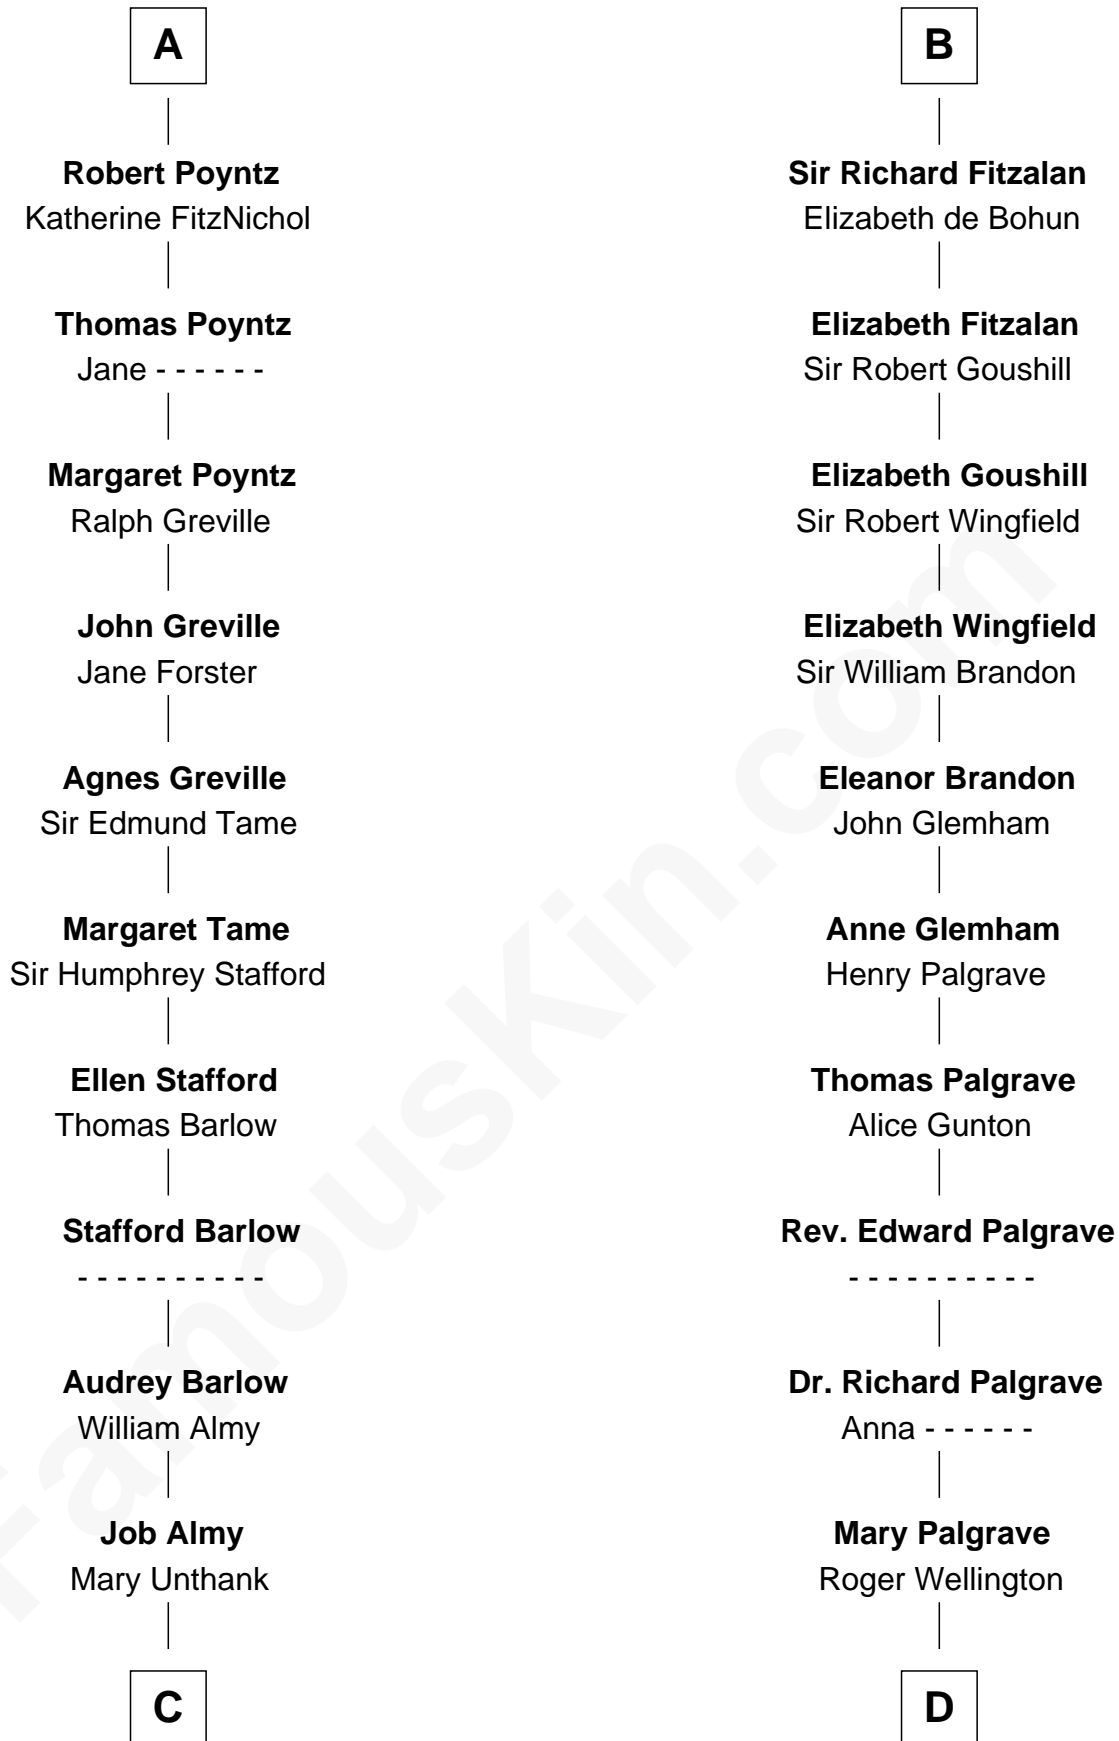

FamousKin.com

Relationship Chart of

Robert Townsend

Member of the Culper Spy Ring during the American Revolution

19th cousin 1 time removed of

Roger Sherman

Signer of the Declaration of Independence

C

Audrey Almy
James Townsend

Jacob Townsend
Phoebe Seaman

Samuel Townsend
Sarah Stoddard

Robert Townsend
Spy known as "Culper Jr."

D

Benjamin Wellington
Elizabeth Sweetman

Mehetable Wellington
William Sherman