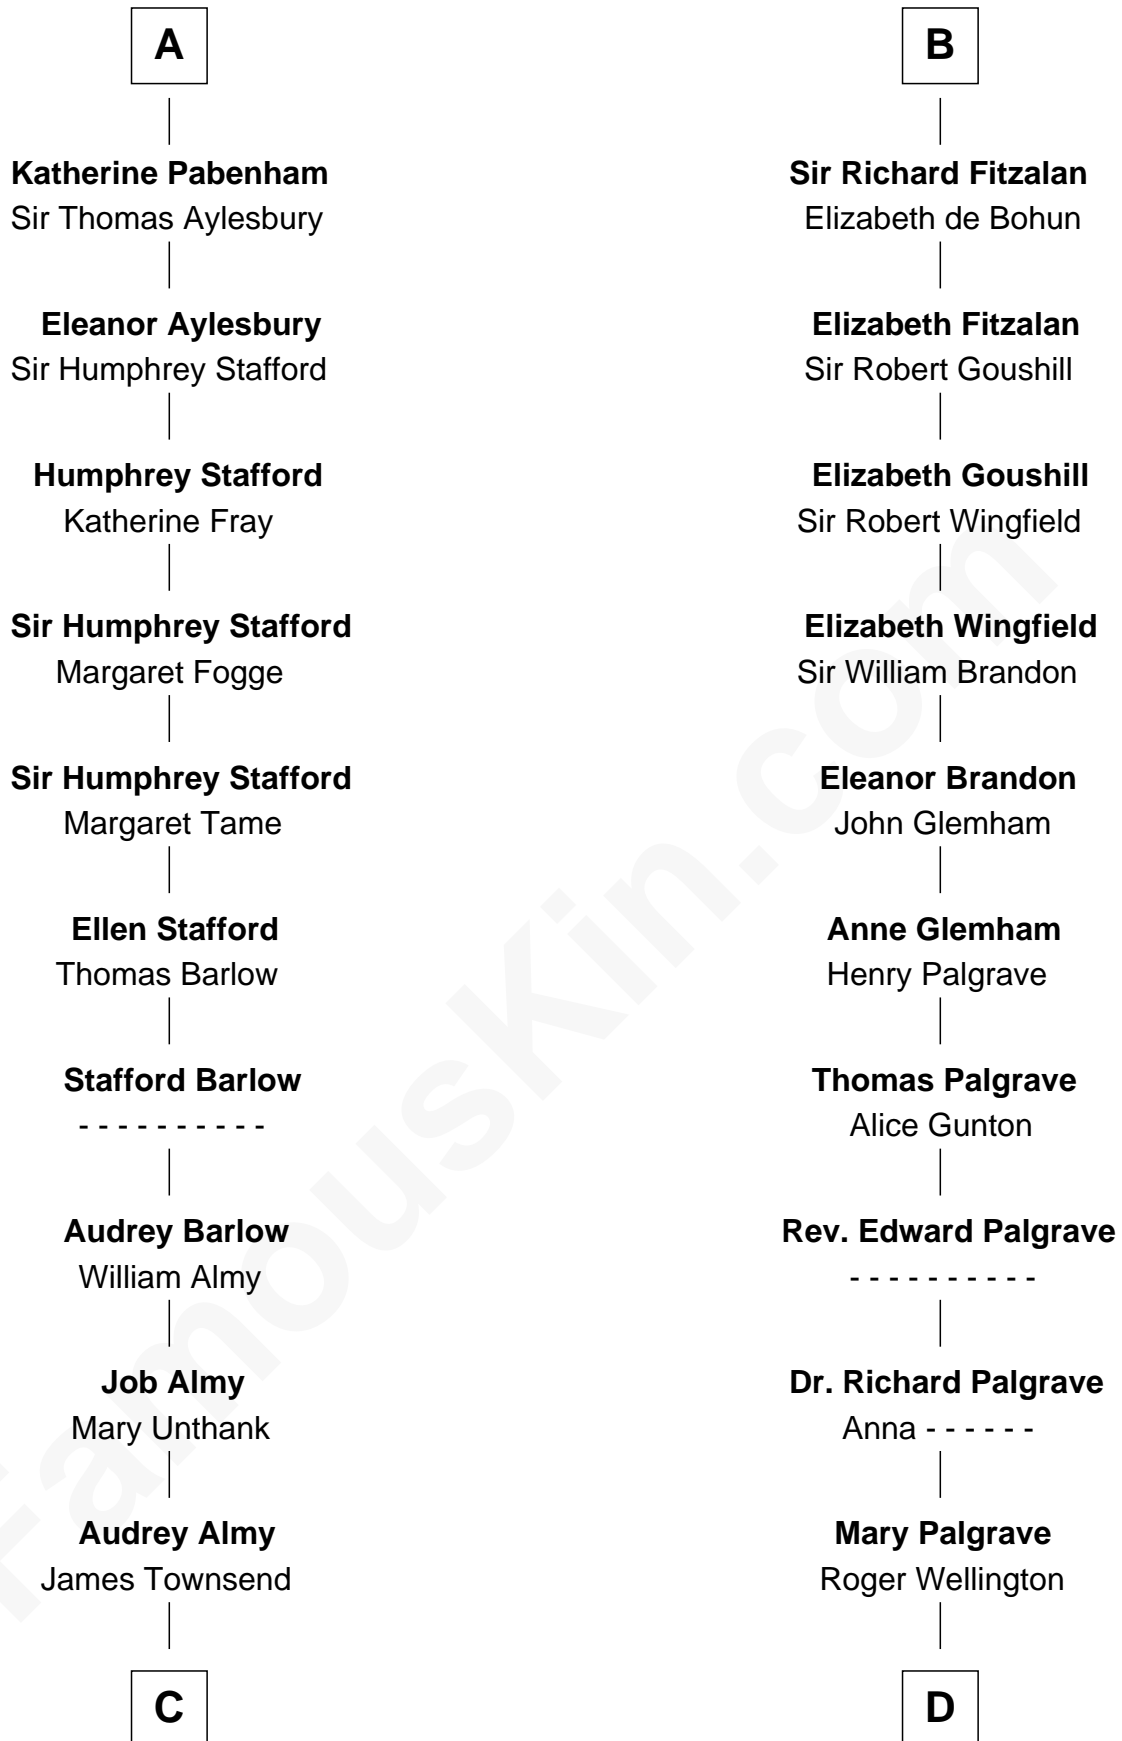

## Relationship Chart of

### Robert Townsend

*Member of the Culper Spy Ring during the American Revolution*

19th cousin of

### Roger Sherman

*Signer of the Declaration of Independence*

**C**

**Jacob Townsend**

Phoebe Seaman

**Samuel Townsend**

Sarah Stoddard

**Robert Townsend**

*Spy known as "Culper Jr."*

**D**

**Benjamin Wellington**

Elizabeth Sweetman

**Mehetable Wellington**

William Sherman

**Roger Sherman**

*Signer of Declaration of Independence*