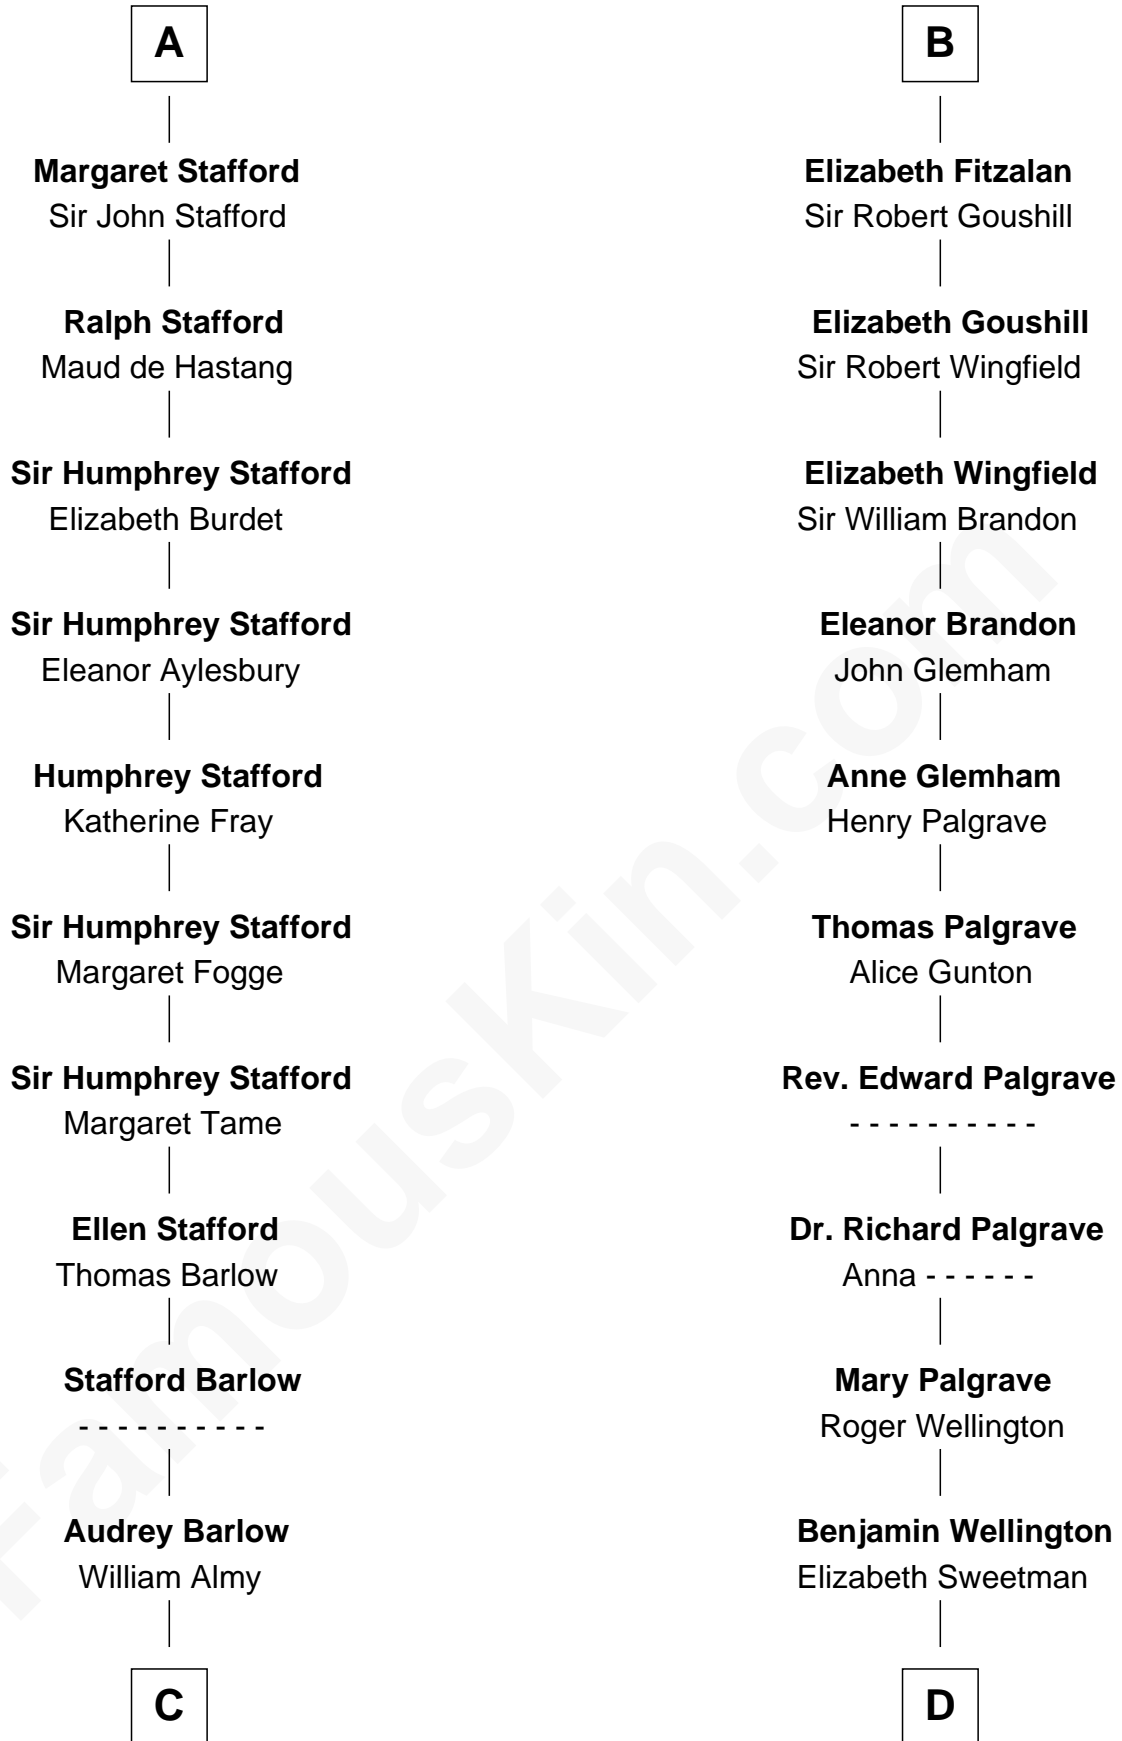

FamousKin.com

Relationship Chart of

Robert Townsend

Member of the Culper Spy Ring during the American Revolution

18th cousin 3 times removed of

Roger Sherman

Signer of the Declaration of Independence

C

Job Almy
Mary Unthank

Audrey Almy
James Townsend

Jacob Townsend
Phoebe Seaman

Samuel Townsend
Sarah Stoddard

Robert Townsend
Spy known as "Culper Jr."

D

Mehetable Wellington
William Sherman

Roger Sherman
Signer of Declaration of Independence