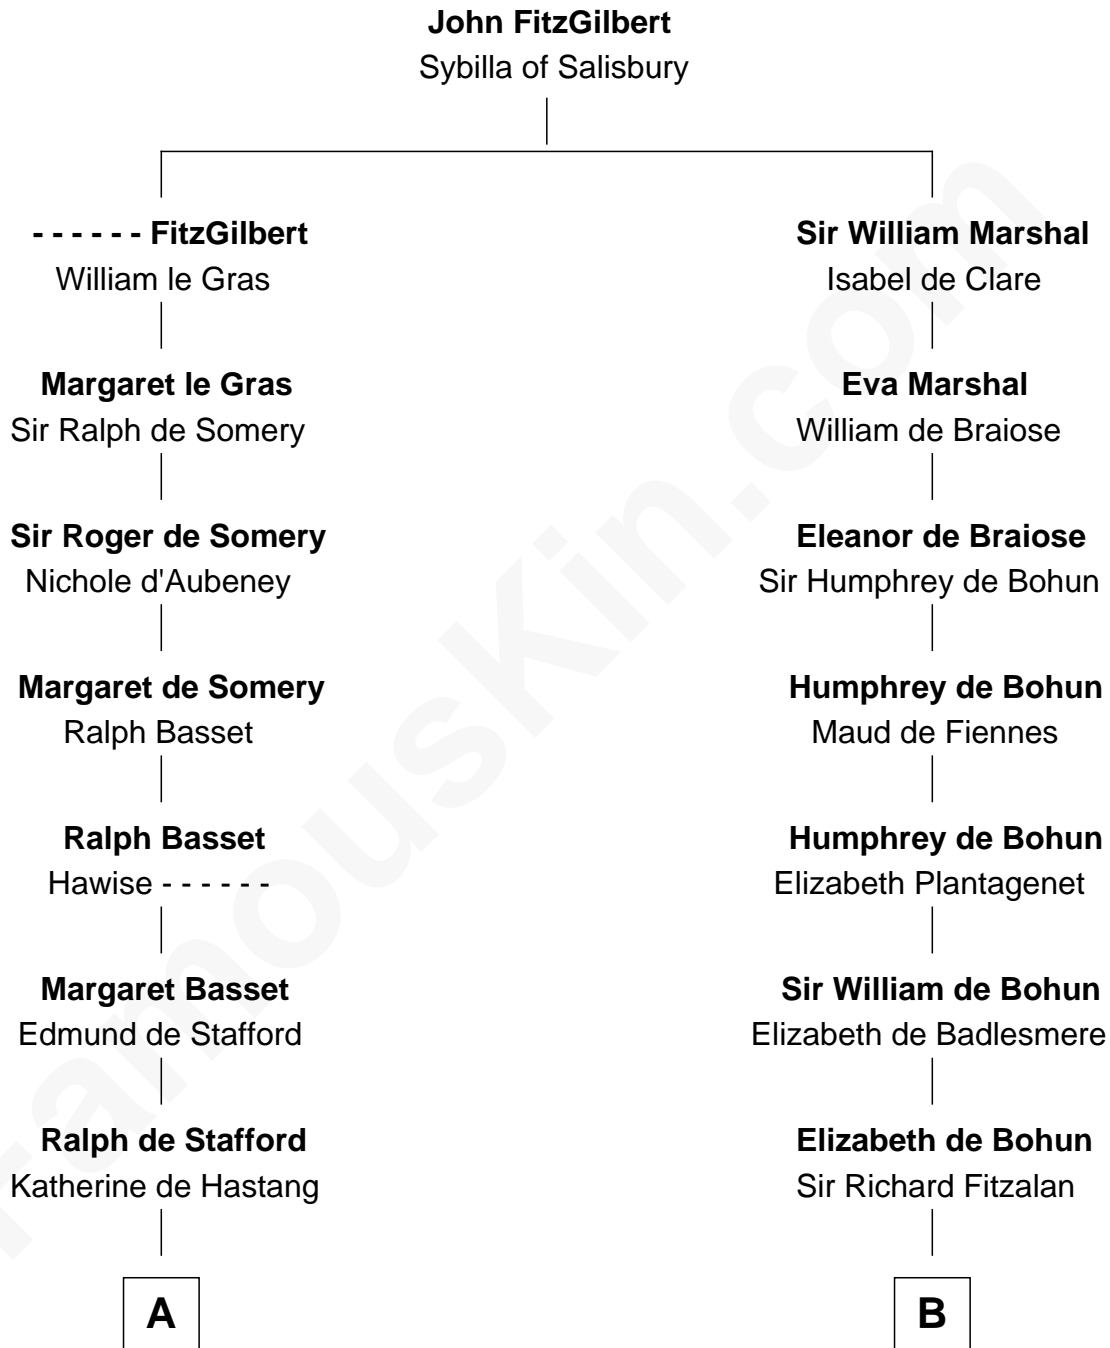

FamousKin.com

Relationship Chart of

Robert Townsend

Member of the Culper Spy Ring during the American Revolution

18th cousin 3 times removed of

Roger Sherman

Signer of the Declaration of Independence

C

Job Almy
Mary Unthank

Audrey Almy
James Townsend

Jacob Townsend
Phoebe Seaman

Samuel Townsend
Sarah Stoddard

Robert Townsend
Spy known as "Culper Jr."

D

Mehetable Wellington
William Sherman

Roger Sherman
Signer of Declaration of Independence