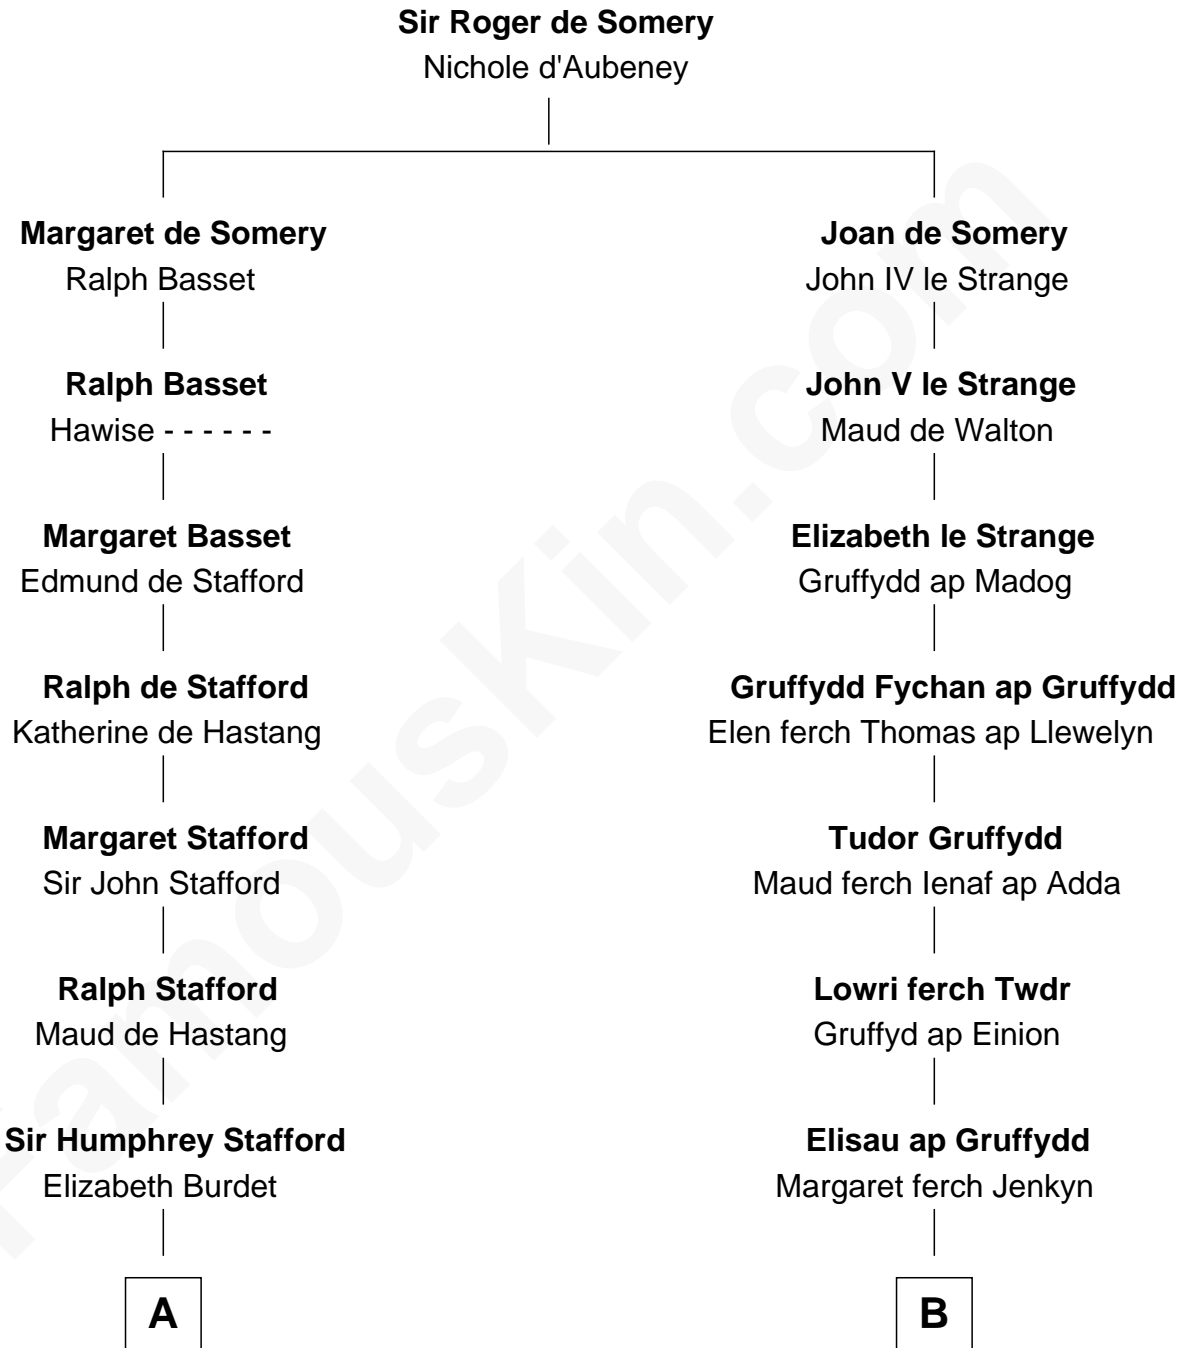

FamousKin.com

Relationship Chart of

Robert Townsend

Member of the Culper Spy Ring during the American Revolution

18th cousin 2 times removed of

Ernest Hemingway

Author of *The Sun Also Rises*