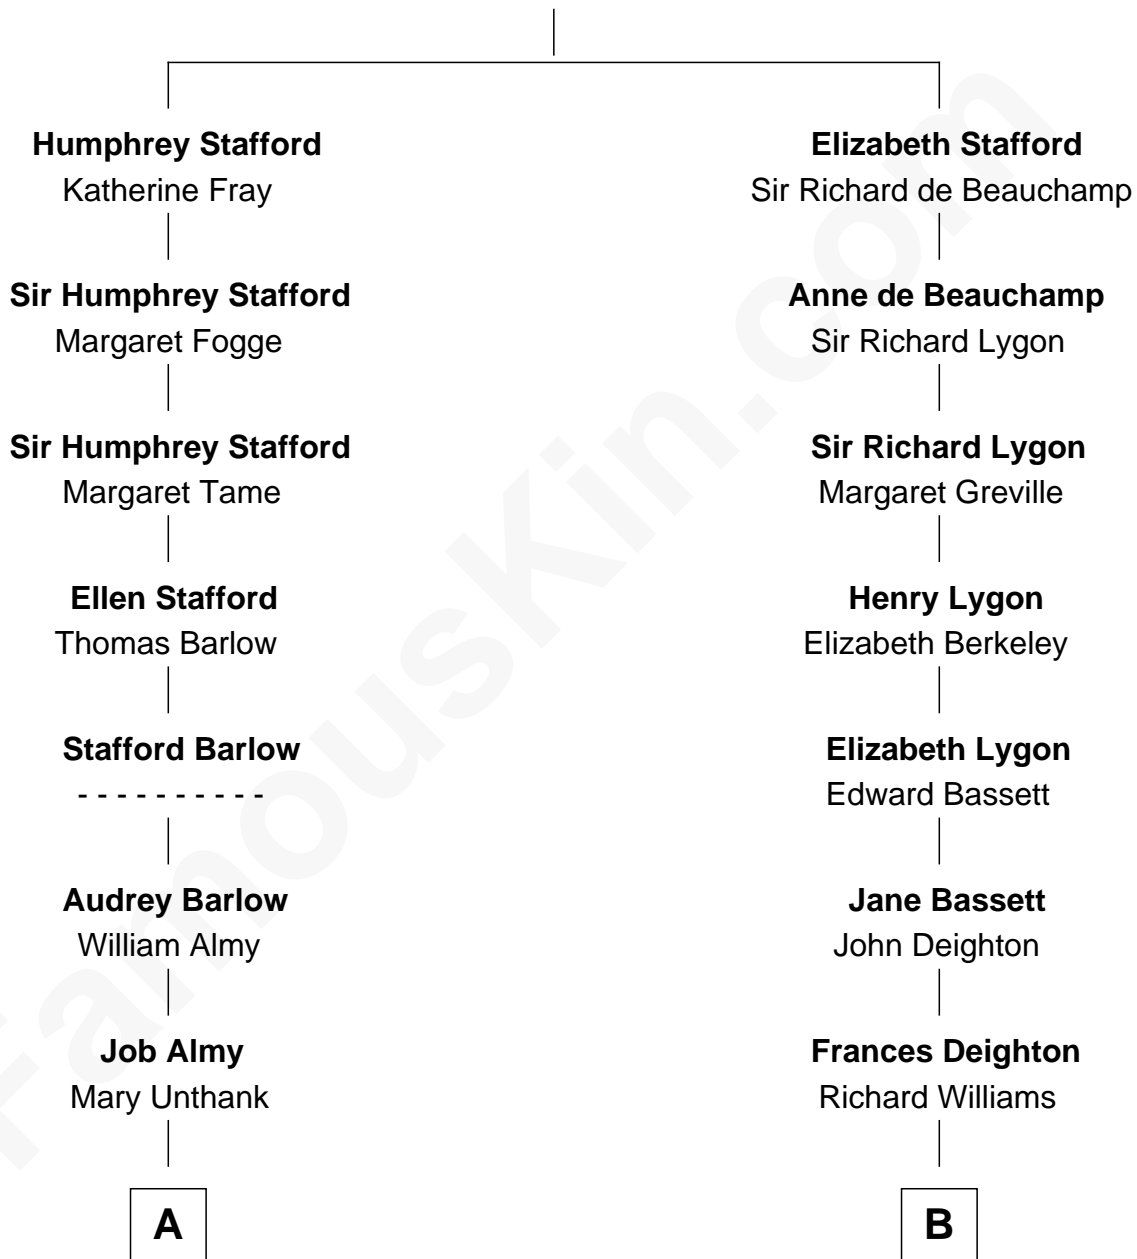

FamousKin.com

Relationship Chart of

Robert Townsend

Member of the Culper Spy Ring during the American Revolution

10th cousin 4 times removed of

General Douglas MacArthur
U.S. Army - World War II

Sir Humphrey Stafford
Eleanor Aylesbury

A

Audrey Almy
James Townsend

Jacob Townsend
Phoebe Seaman

Samuel Townsend
Sarah Stoddard

Robert Townsend
Spy known as "Culper Jr."

B

Benjamin Williams
Rebecca Macy

Benjamin Williams
Abigail Parsons